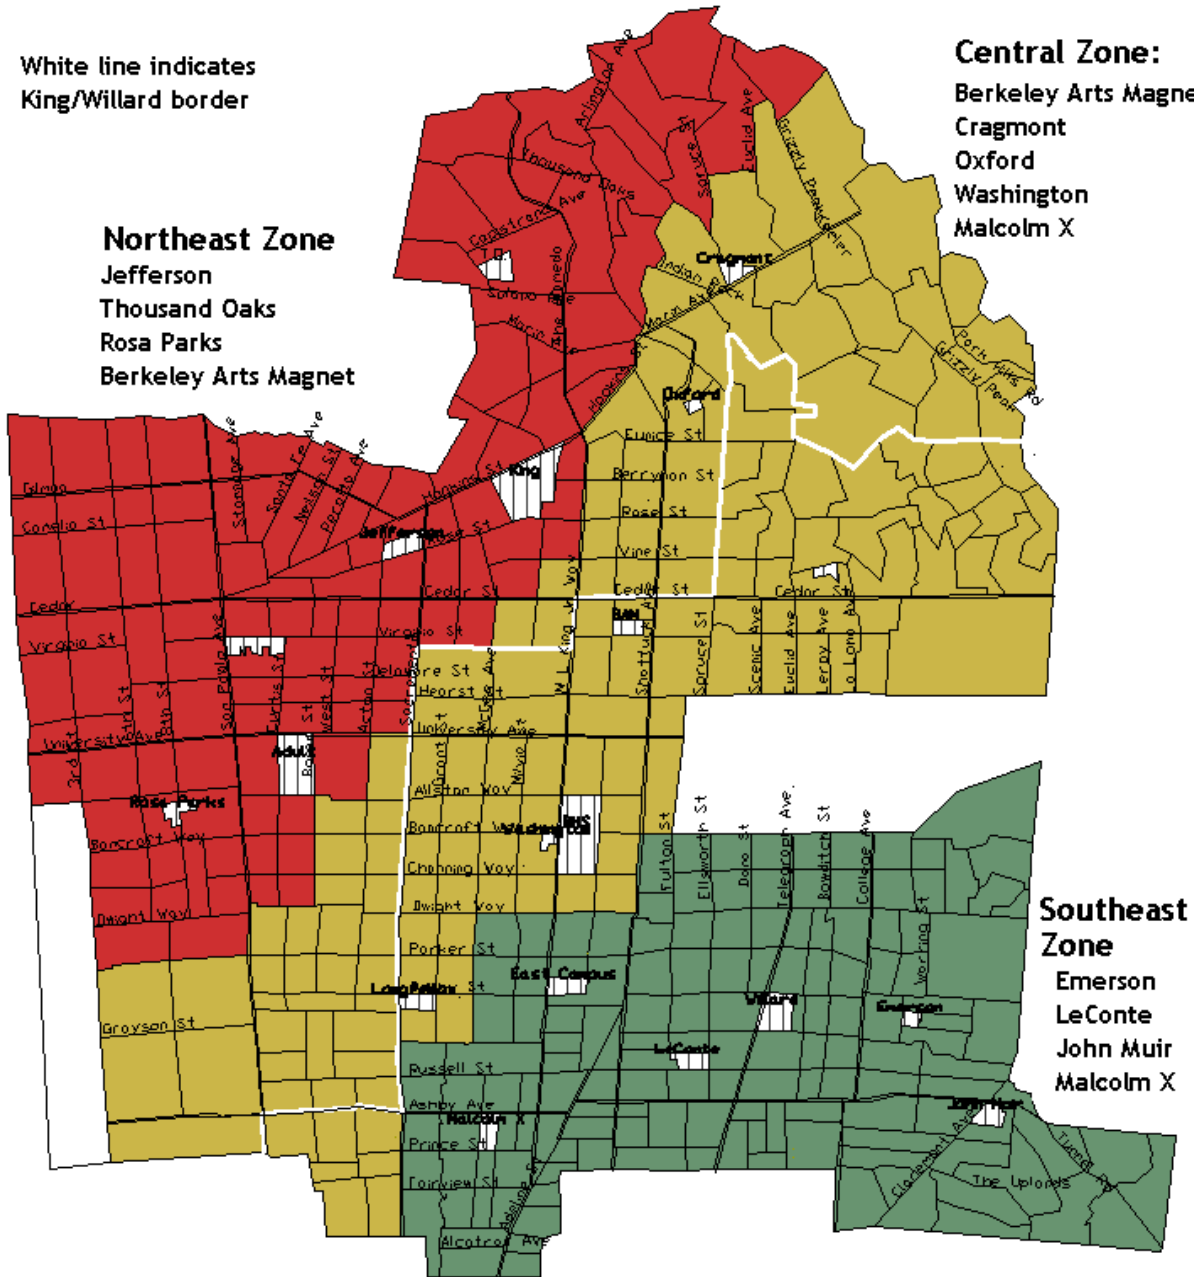

# Elementary School Attendance Zones

12/8/2011

White line indicates  
King/Willard border

**Northeast Zone**  
Jefferson  
Thousand Oaks  
Rosa Parks  
Berkeley Arts Magnet

**Central Zone:**  
Berkeley Arts Magnet  
Cragmont  
Oxford  
Washington  
Malcolm X

**Southeast Zone**  
Emerson  
LeConte  
John Muir  
Malcolm X