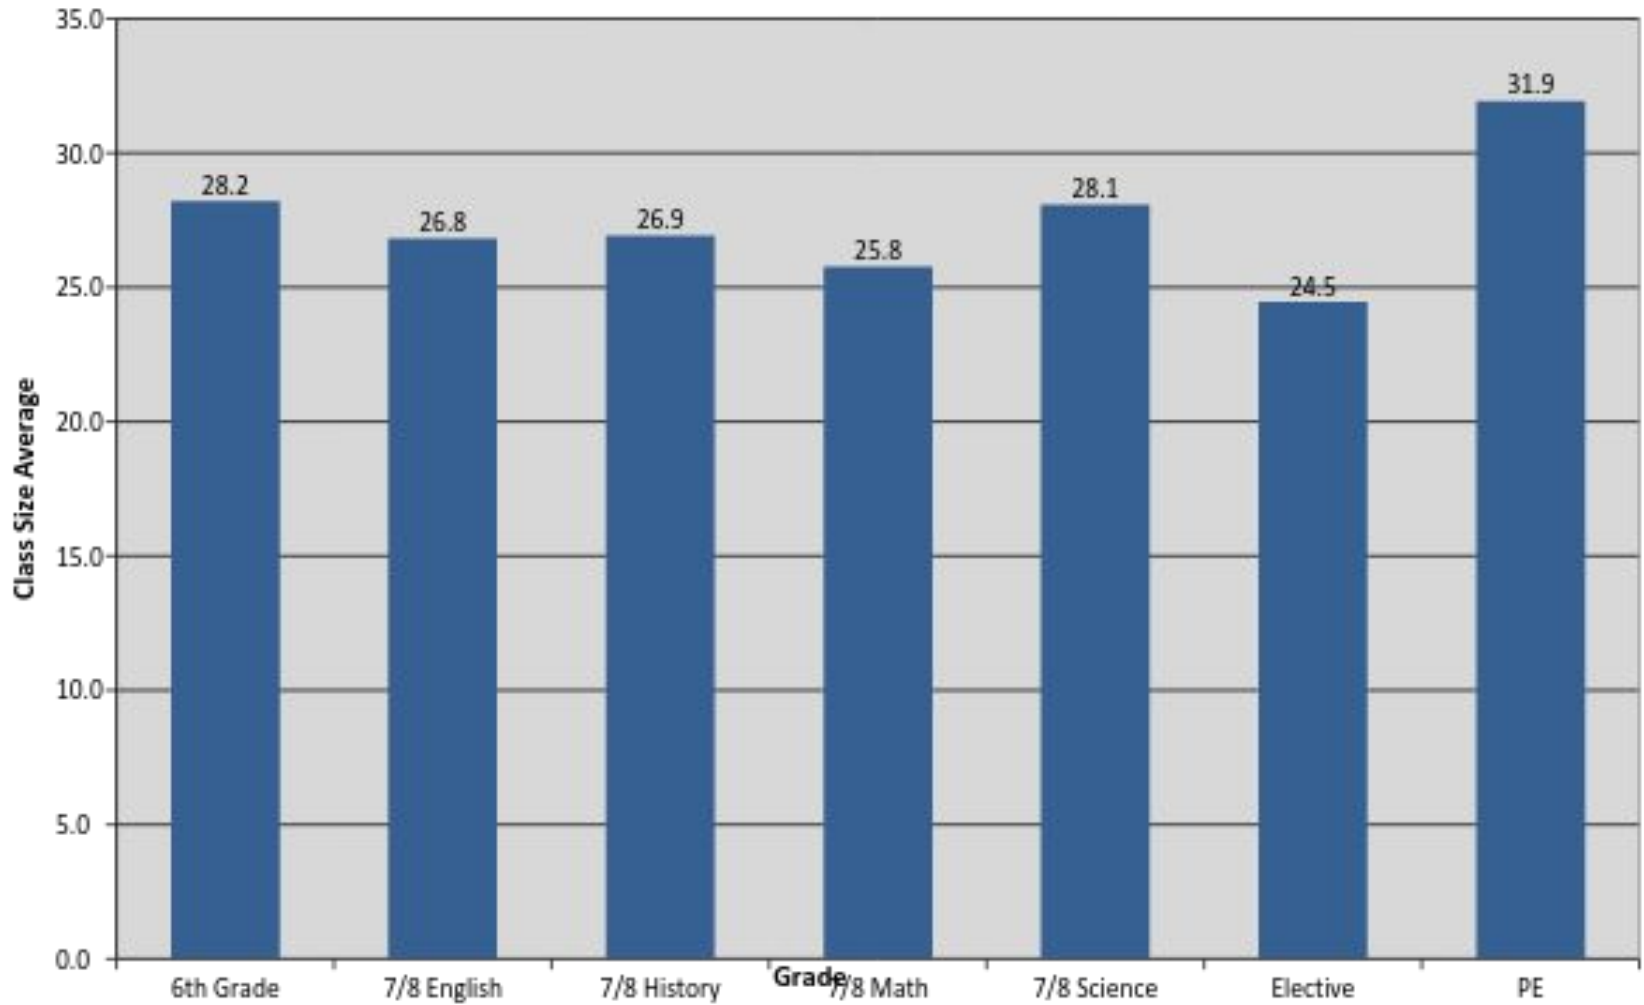

Berkeley Unified School District Longfellow Class Size Average by Subject