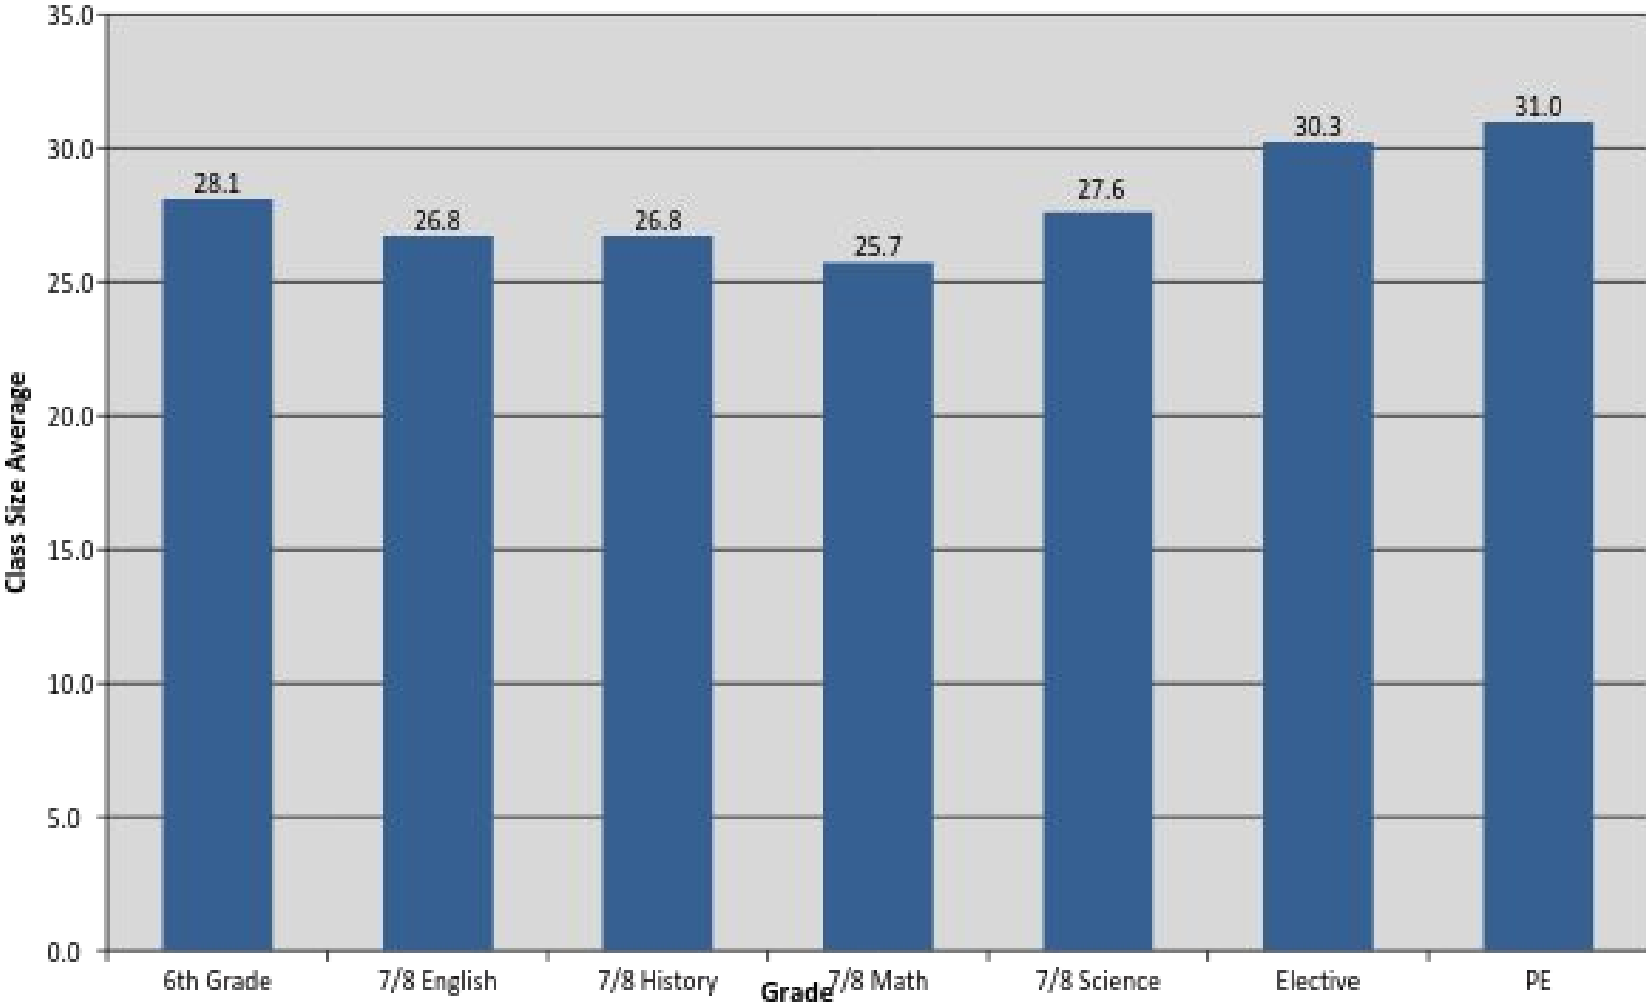

# Berkeley Unified School District Middle School Class Size Average by Subject

# Berkeley Unified School District King Middle School Class Size Average