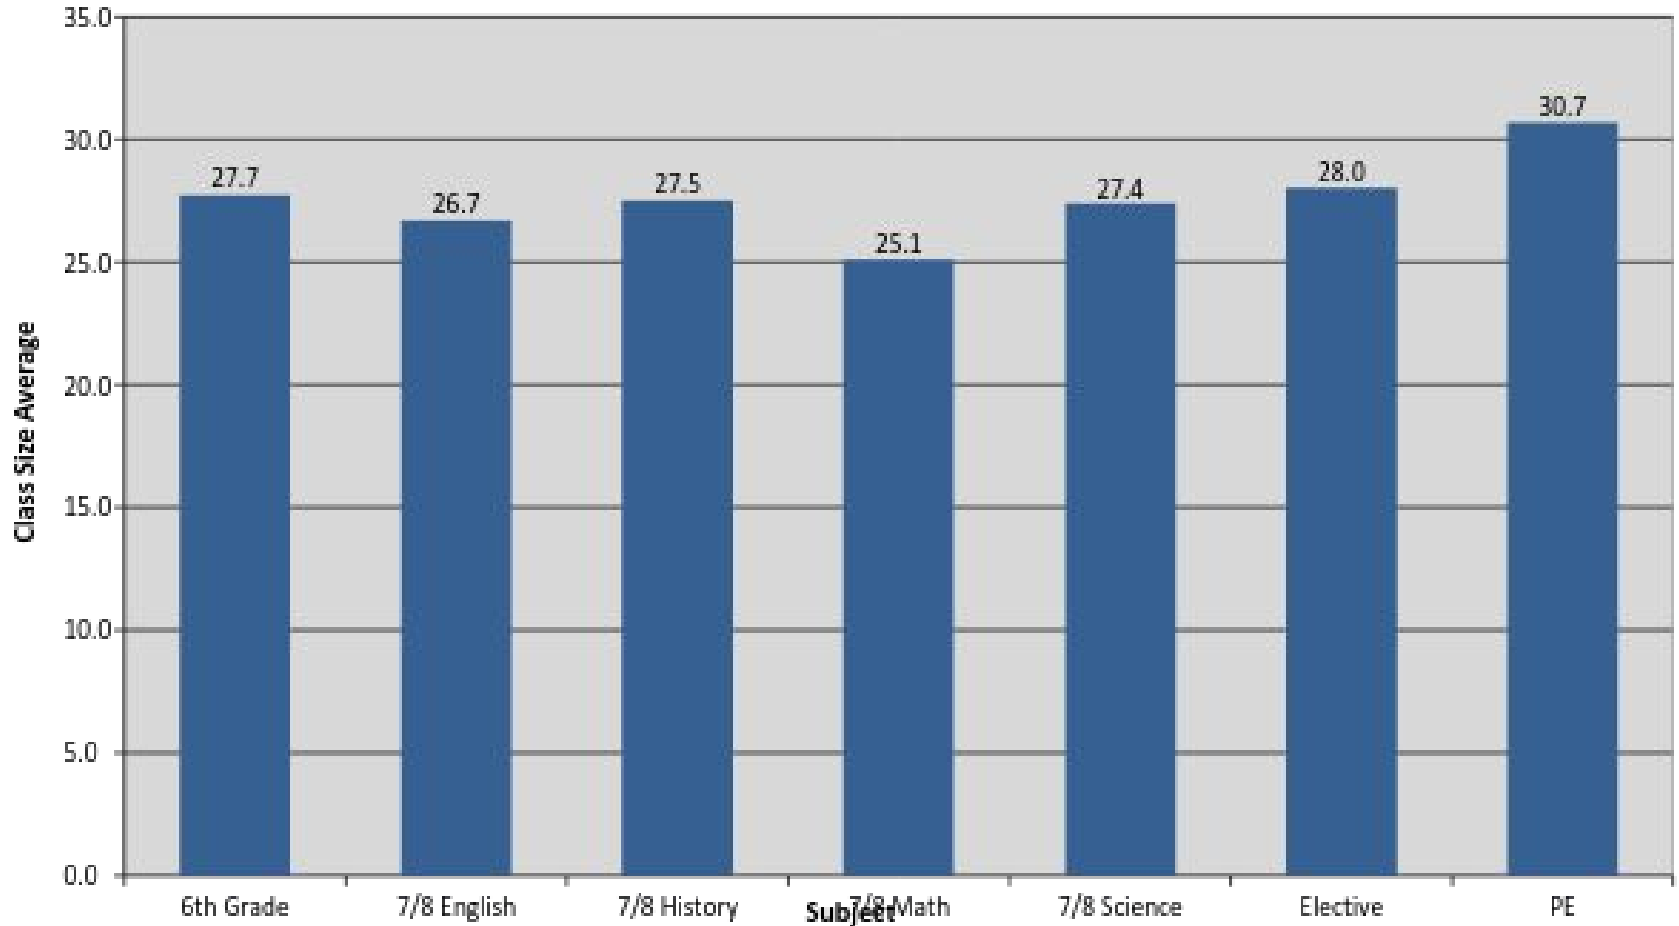

# Berkeley Unified School District Middle School Class Size Average by Subject