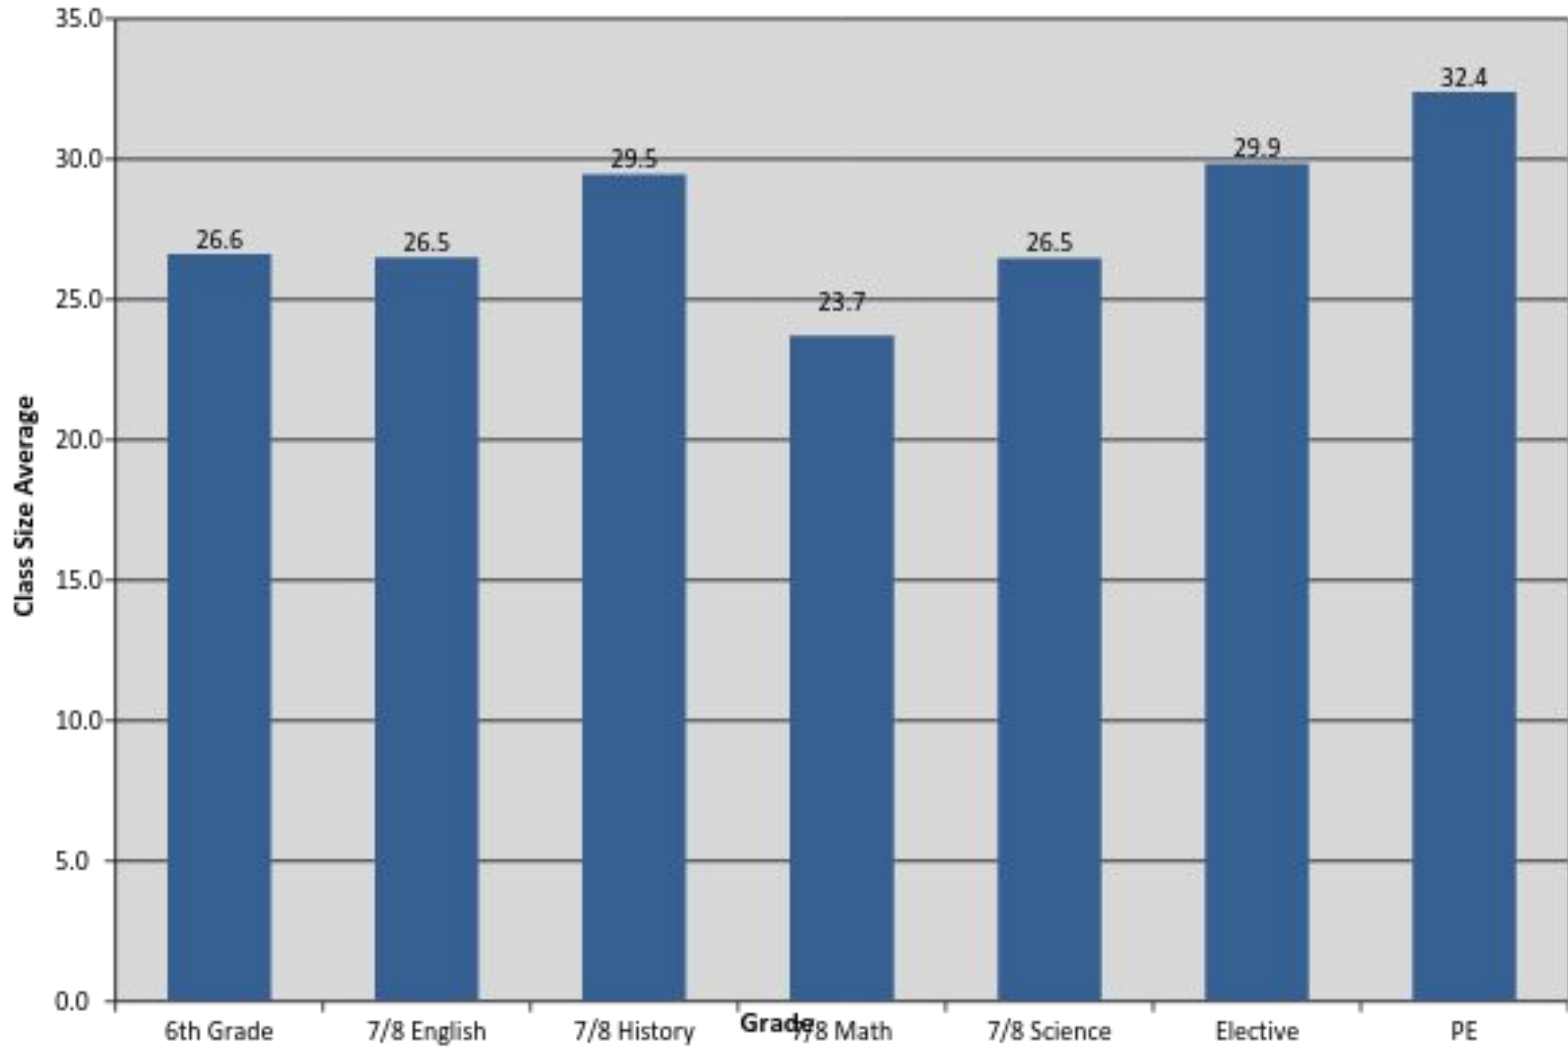

Berkeley Unified School District Willard Class Size Average by Subject