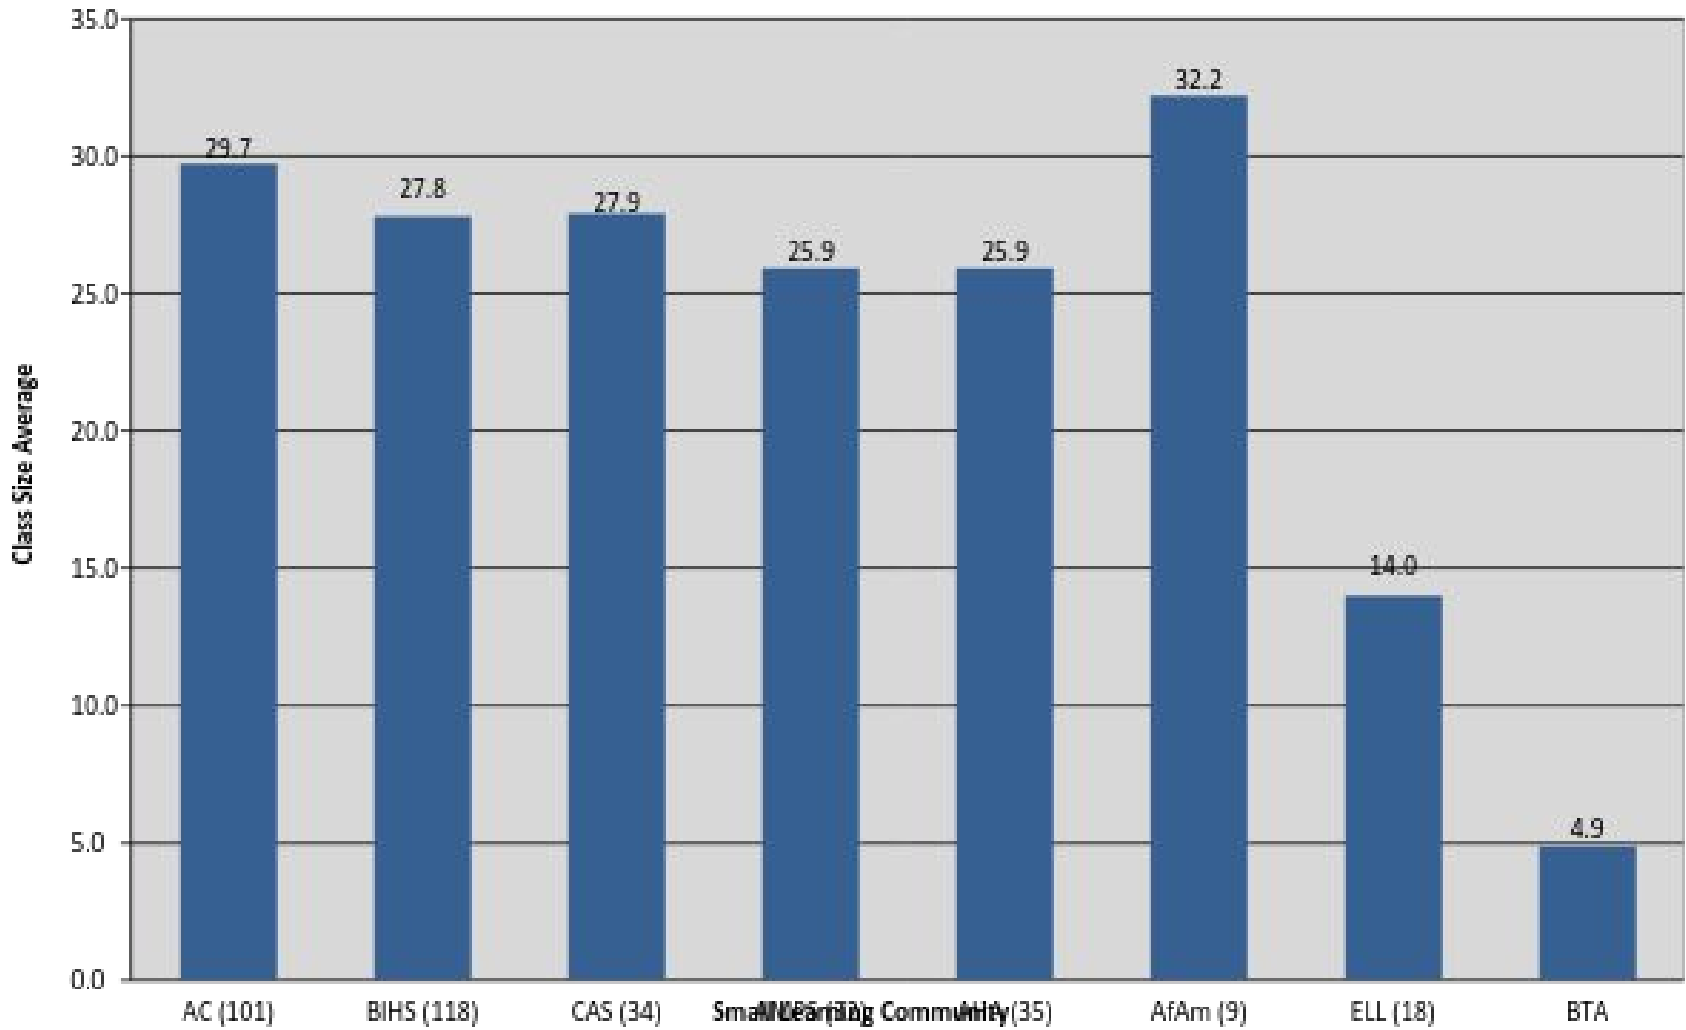

Berkeley Unified School District High School Overall Average by Small Learning Community