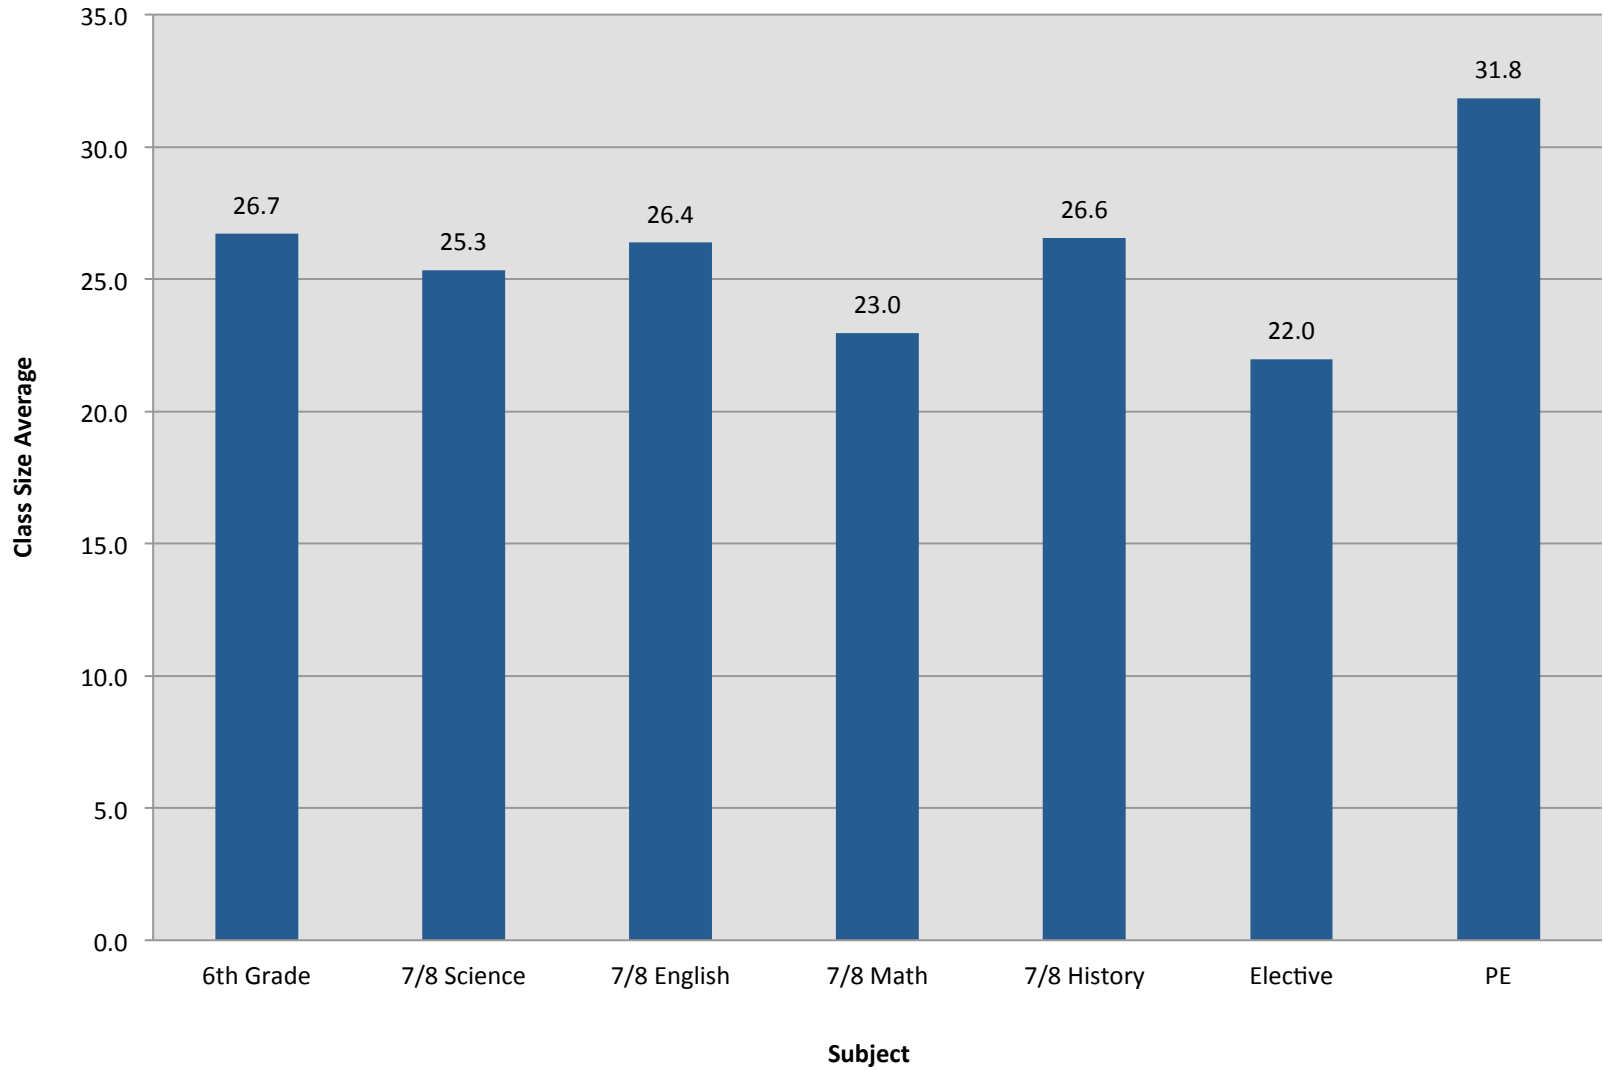

Berkeley Unified School District

Longfellow Middle School Class Size Average