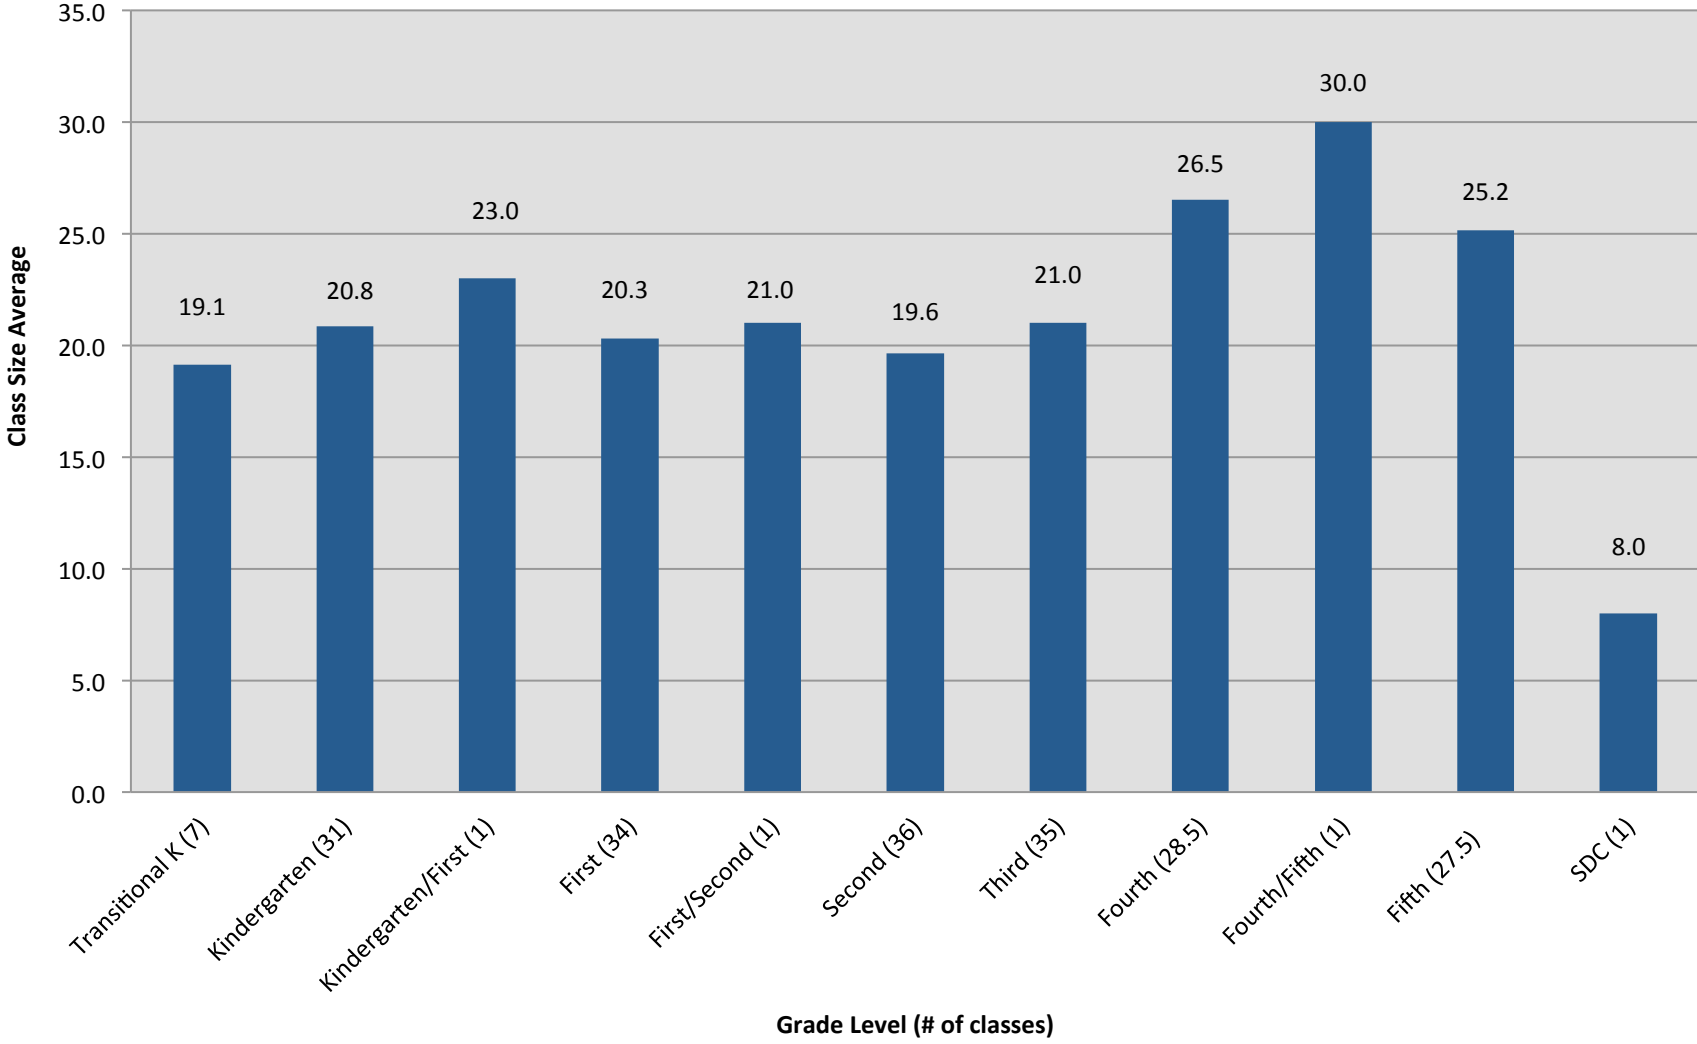

# Berkeley Unified School District

## Elementary Class Size Average\* by Grade

\*Regular Classrooms Teachers

# Northwest Zone