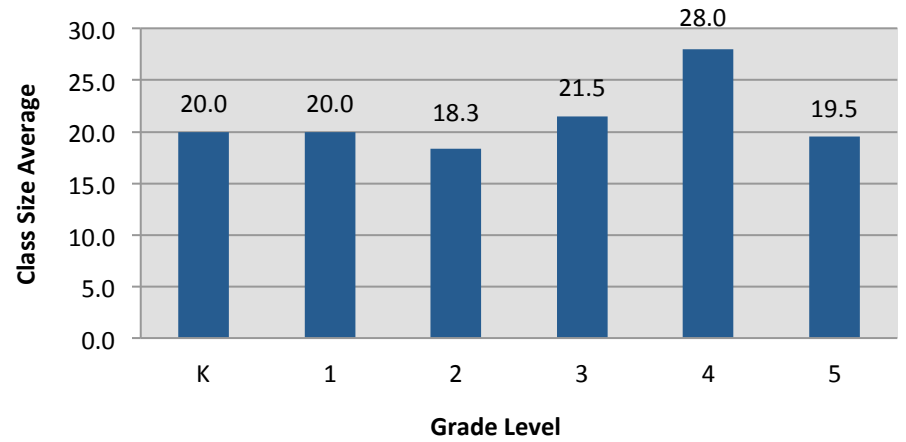

Southeast Zone

Emerson

John Muir

LeConte

Malcolm X