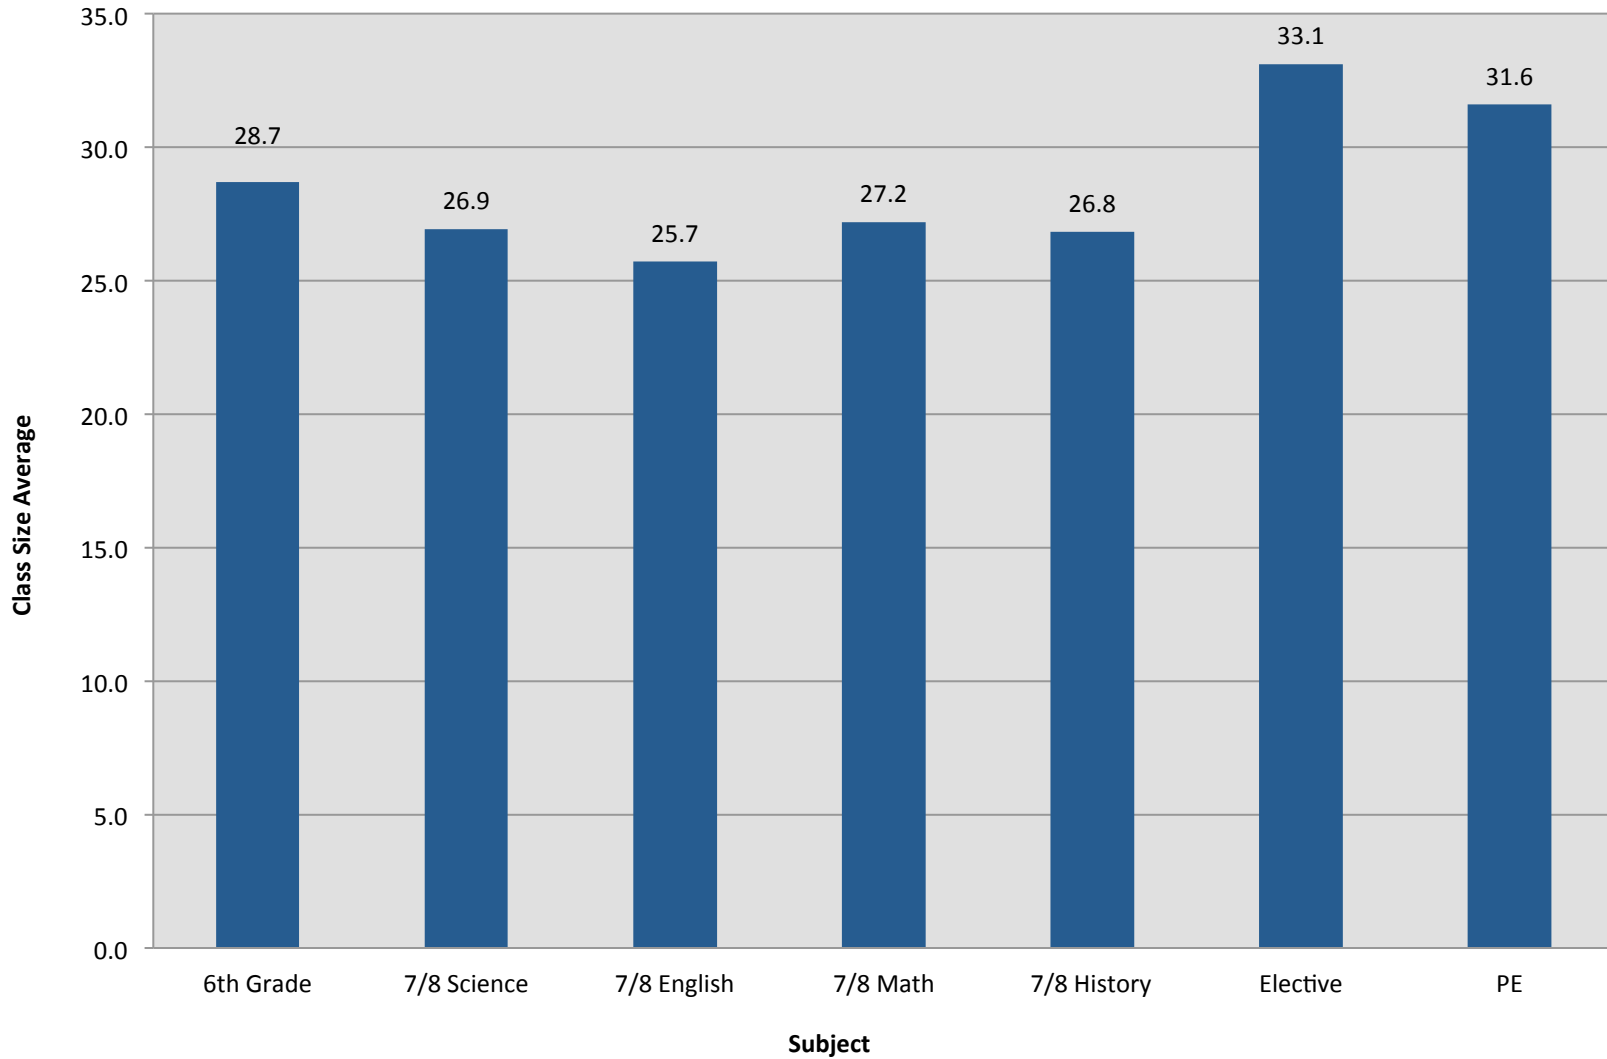

Berkeley Unified School District

Willard Middle School Class Size Average