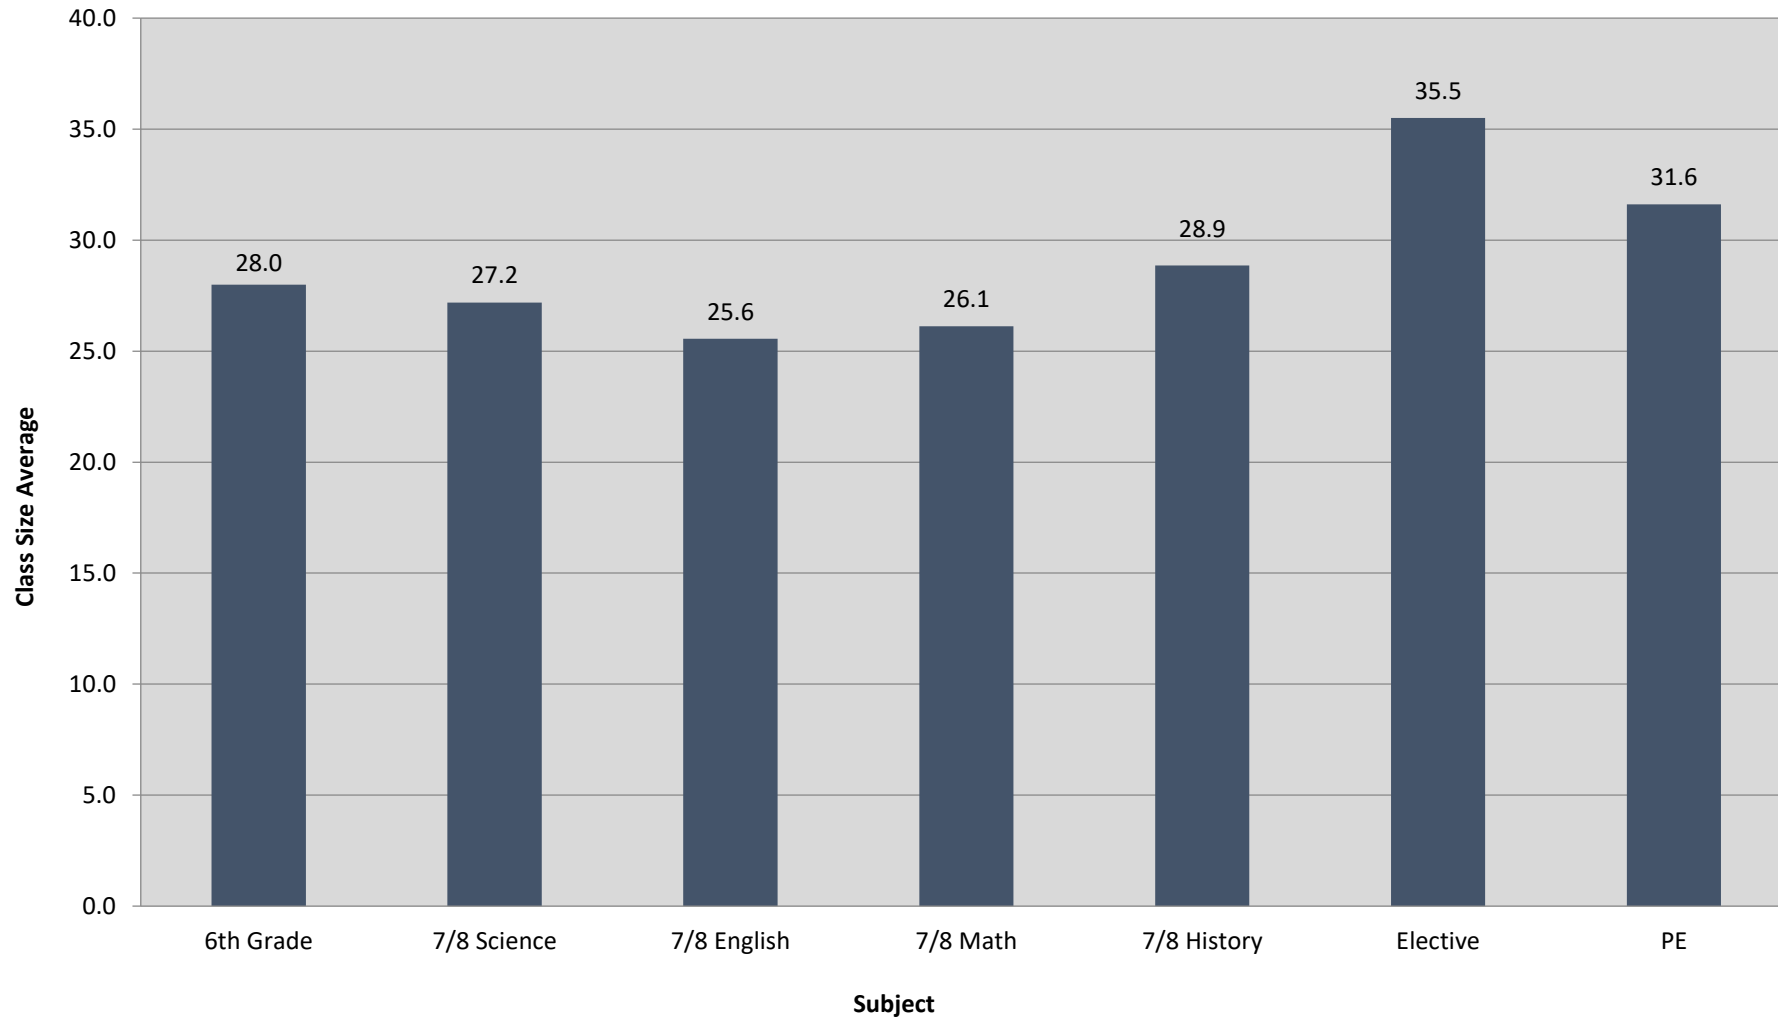

Berkeley Unified School District

Willard Middle School Class Size Average