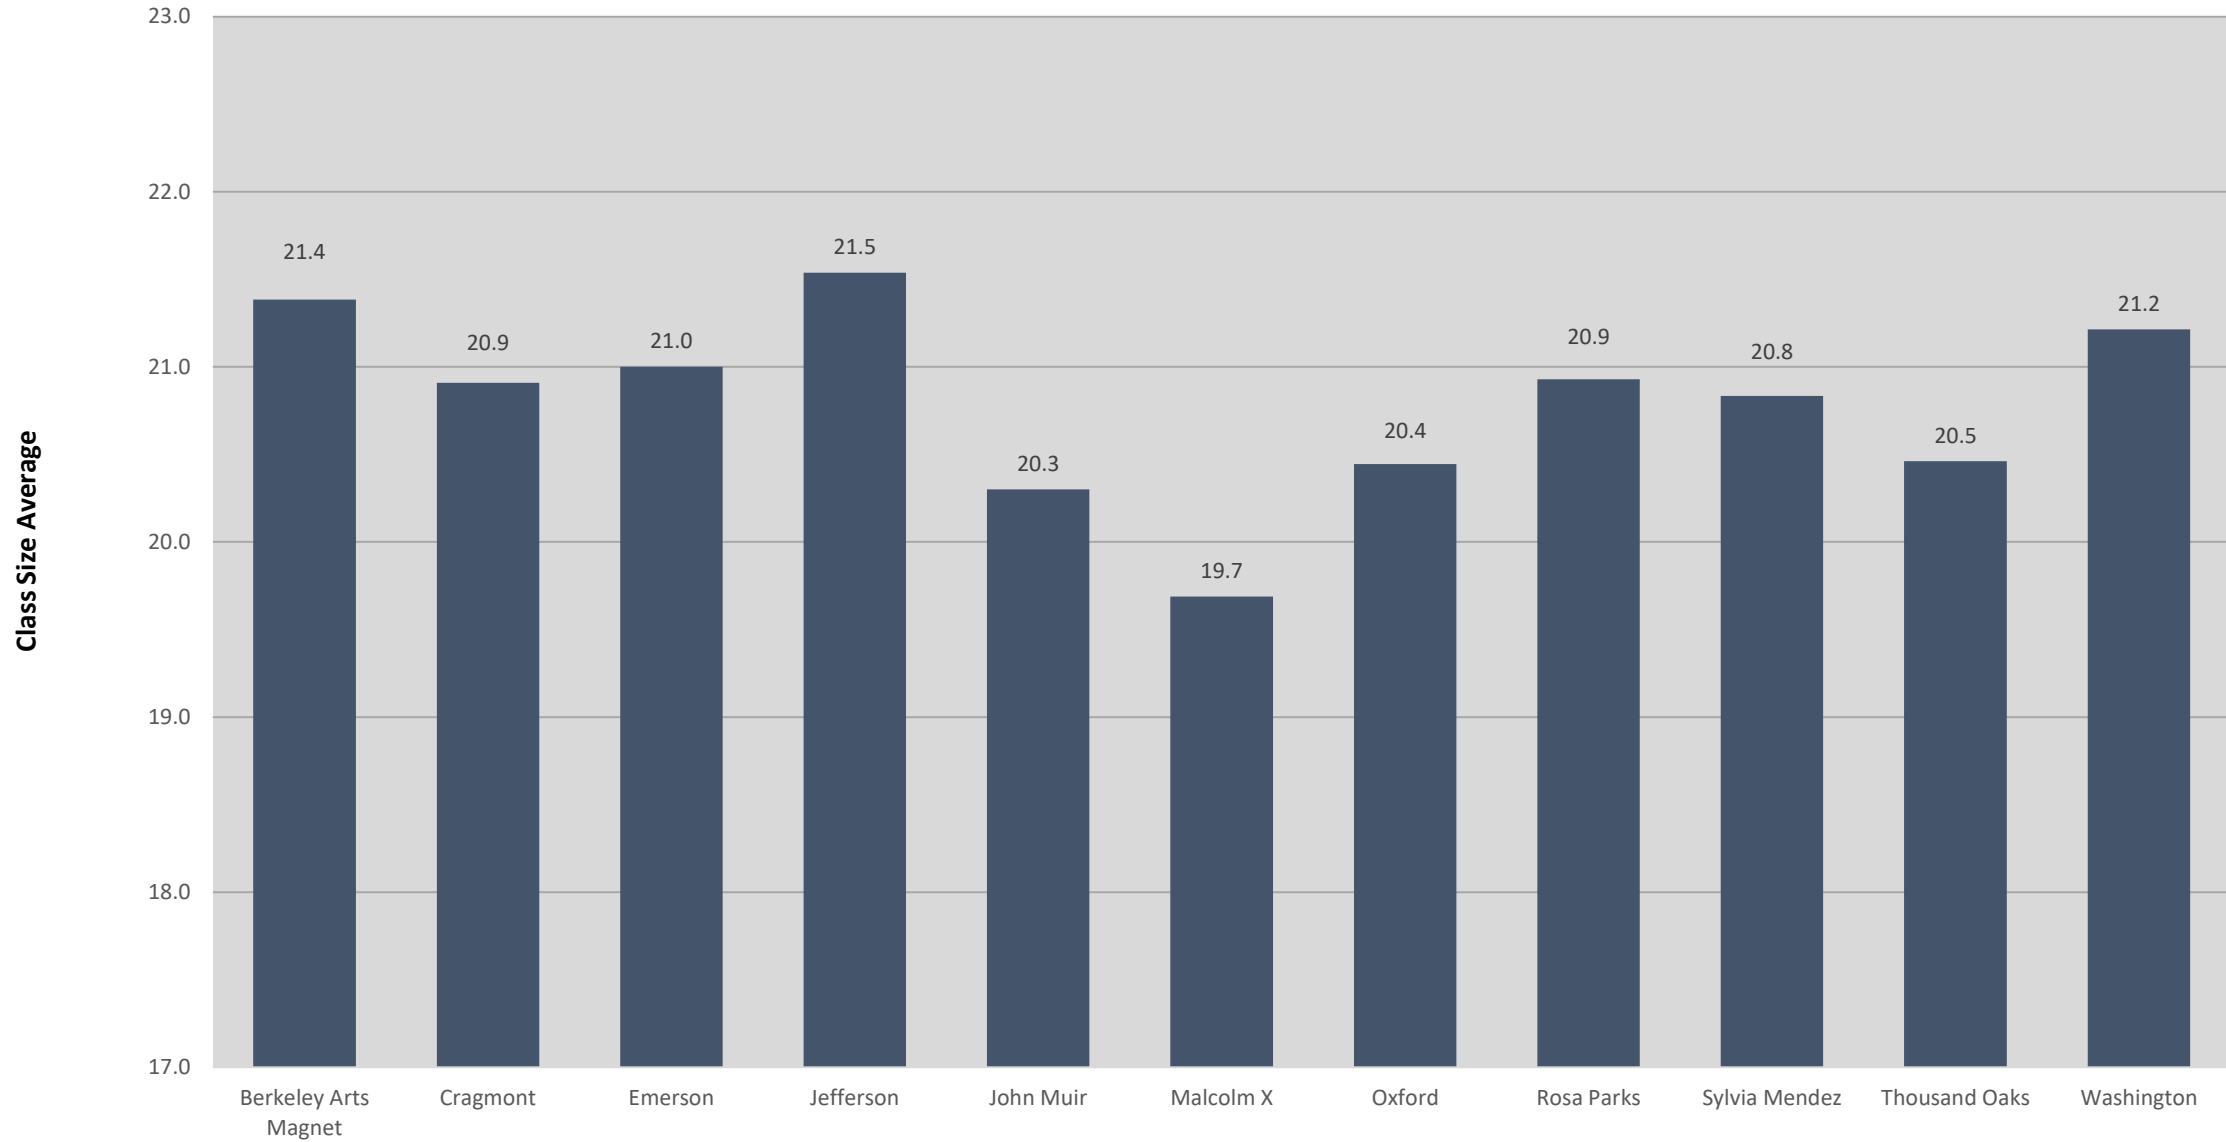

Class Size Average K-3

Elementary Schools

Admissions 09/19/2018