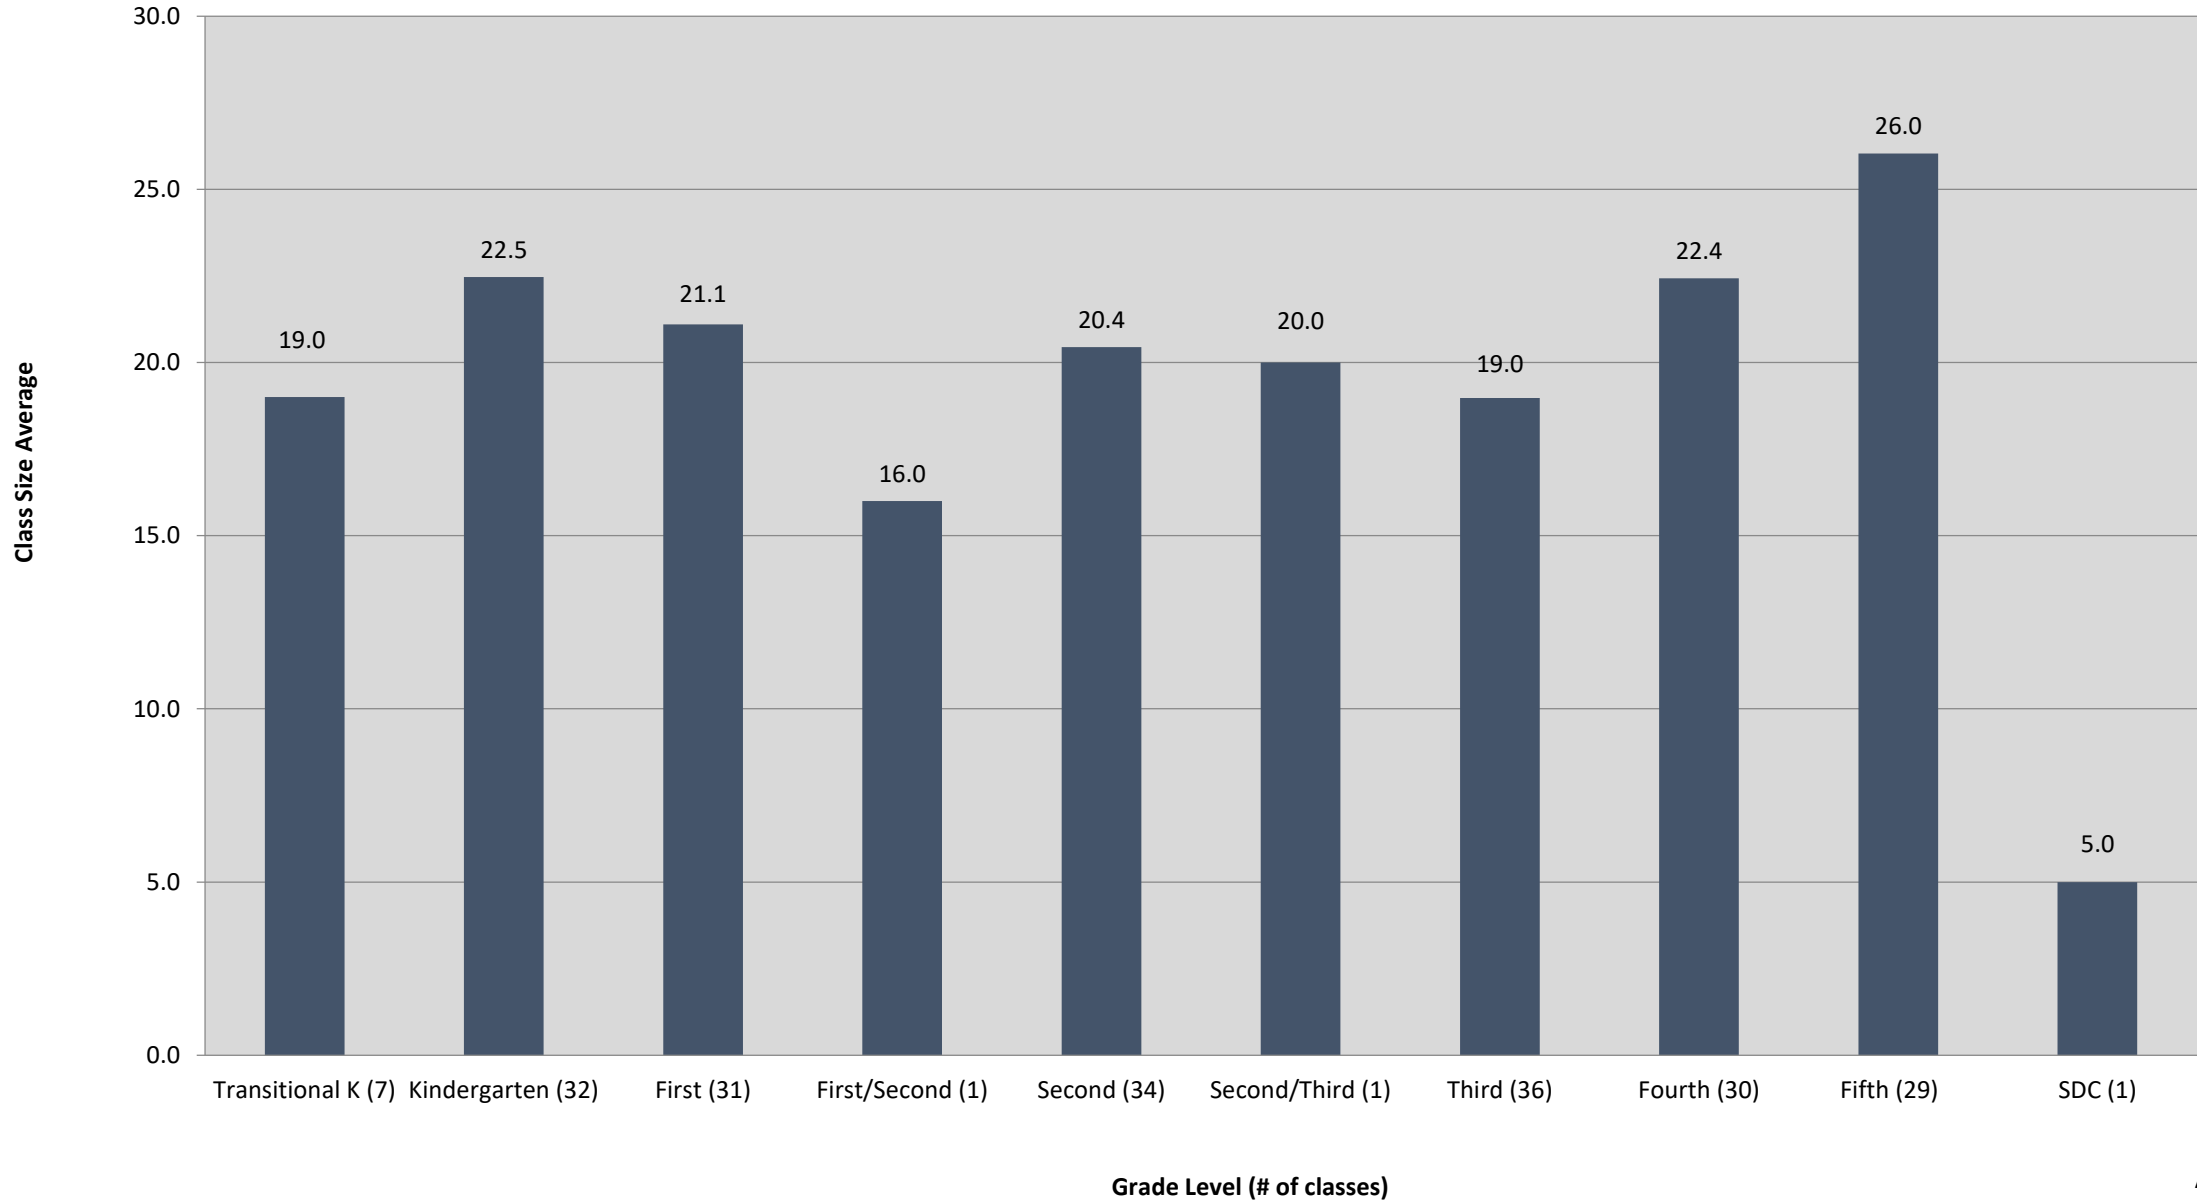

## Berkeley Unified School District Elementary Class Size Average\* by Grade