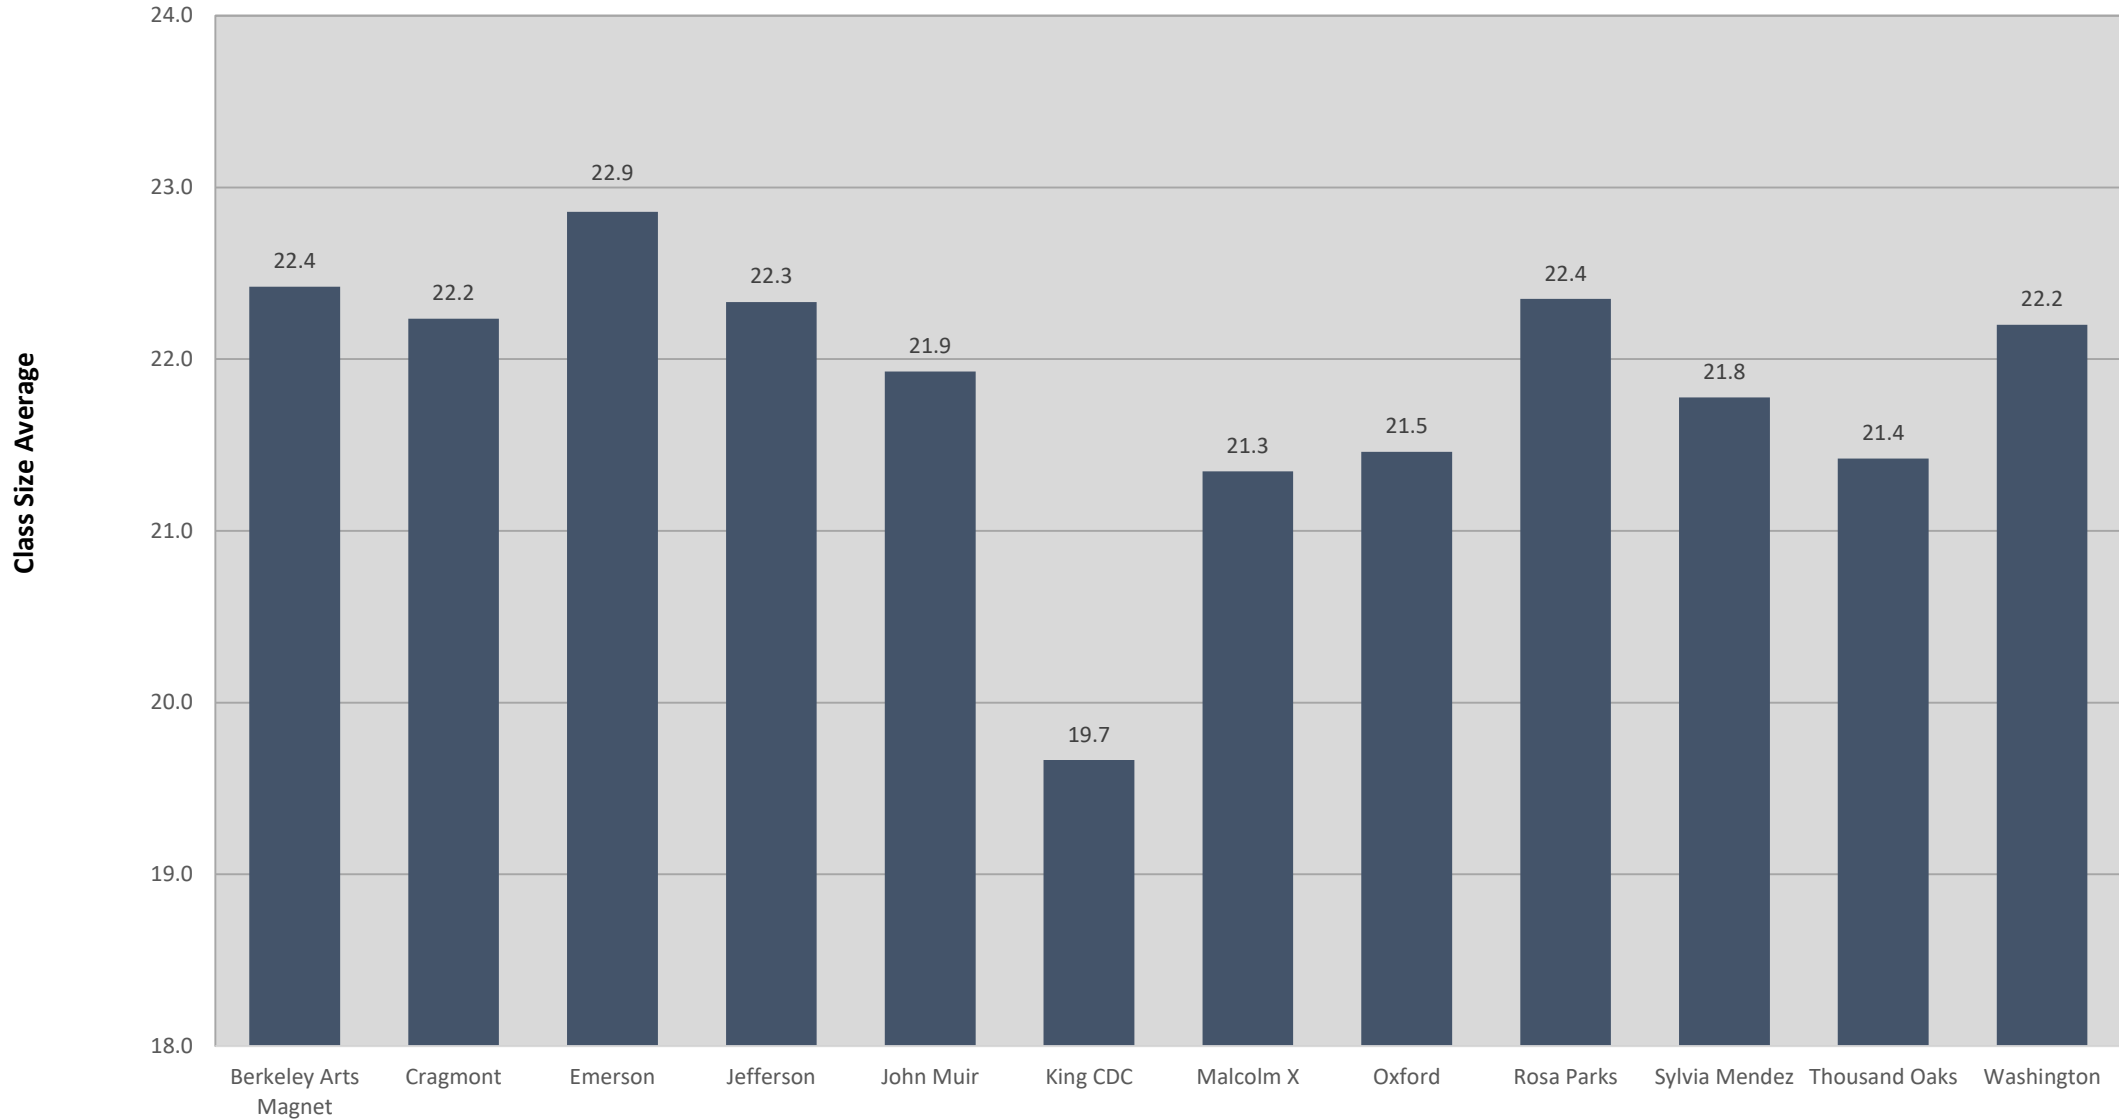

Class Size Average by Site

Elementary Schools