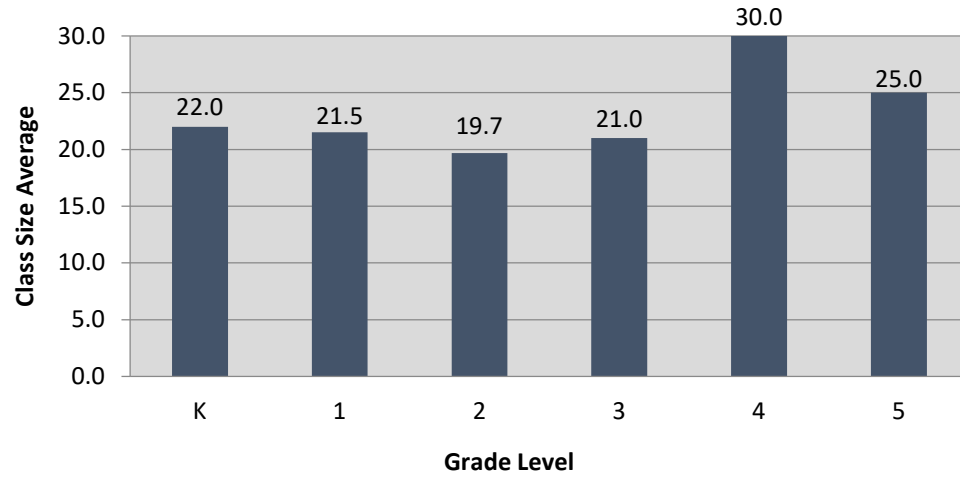

Southeast Zone

Emerson