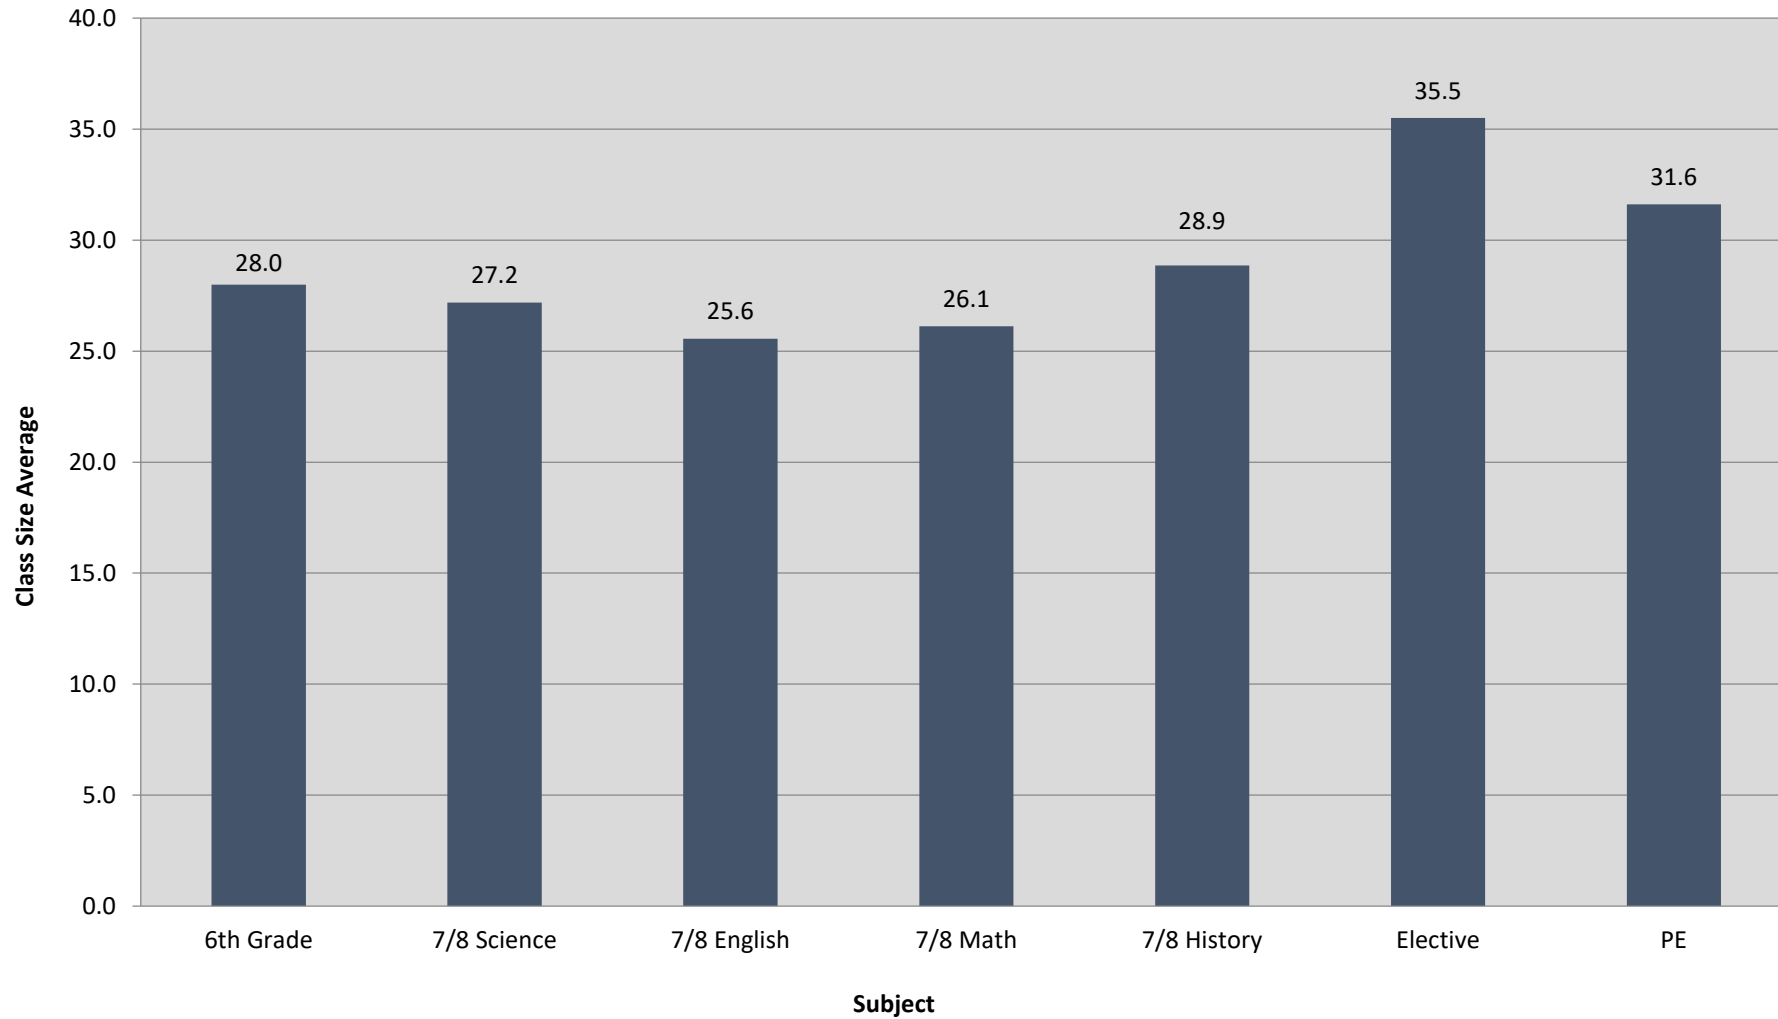

Berkeley Unified School District

Willard Middle School Class Size Average