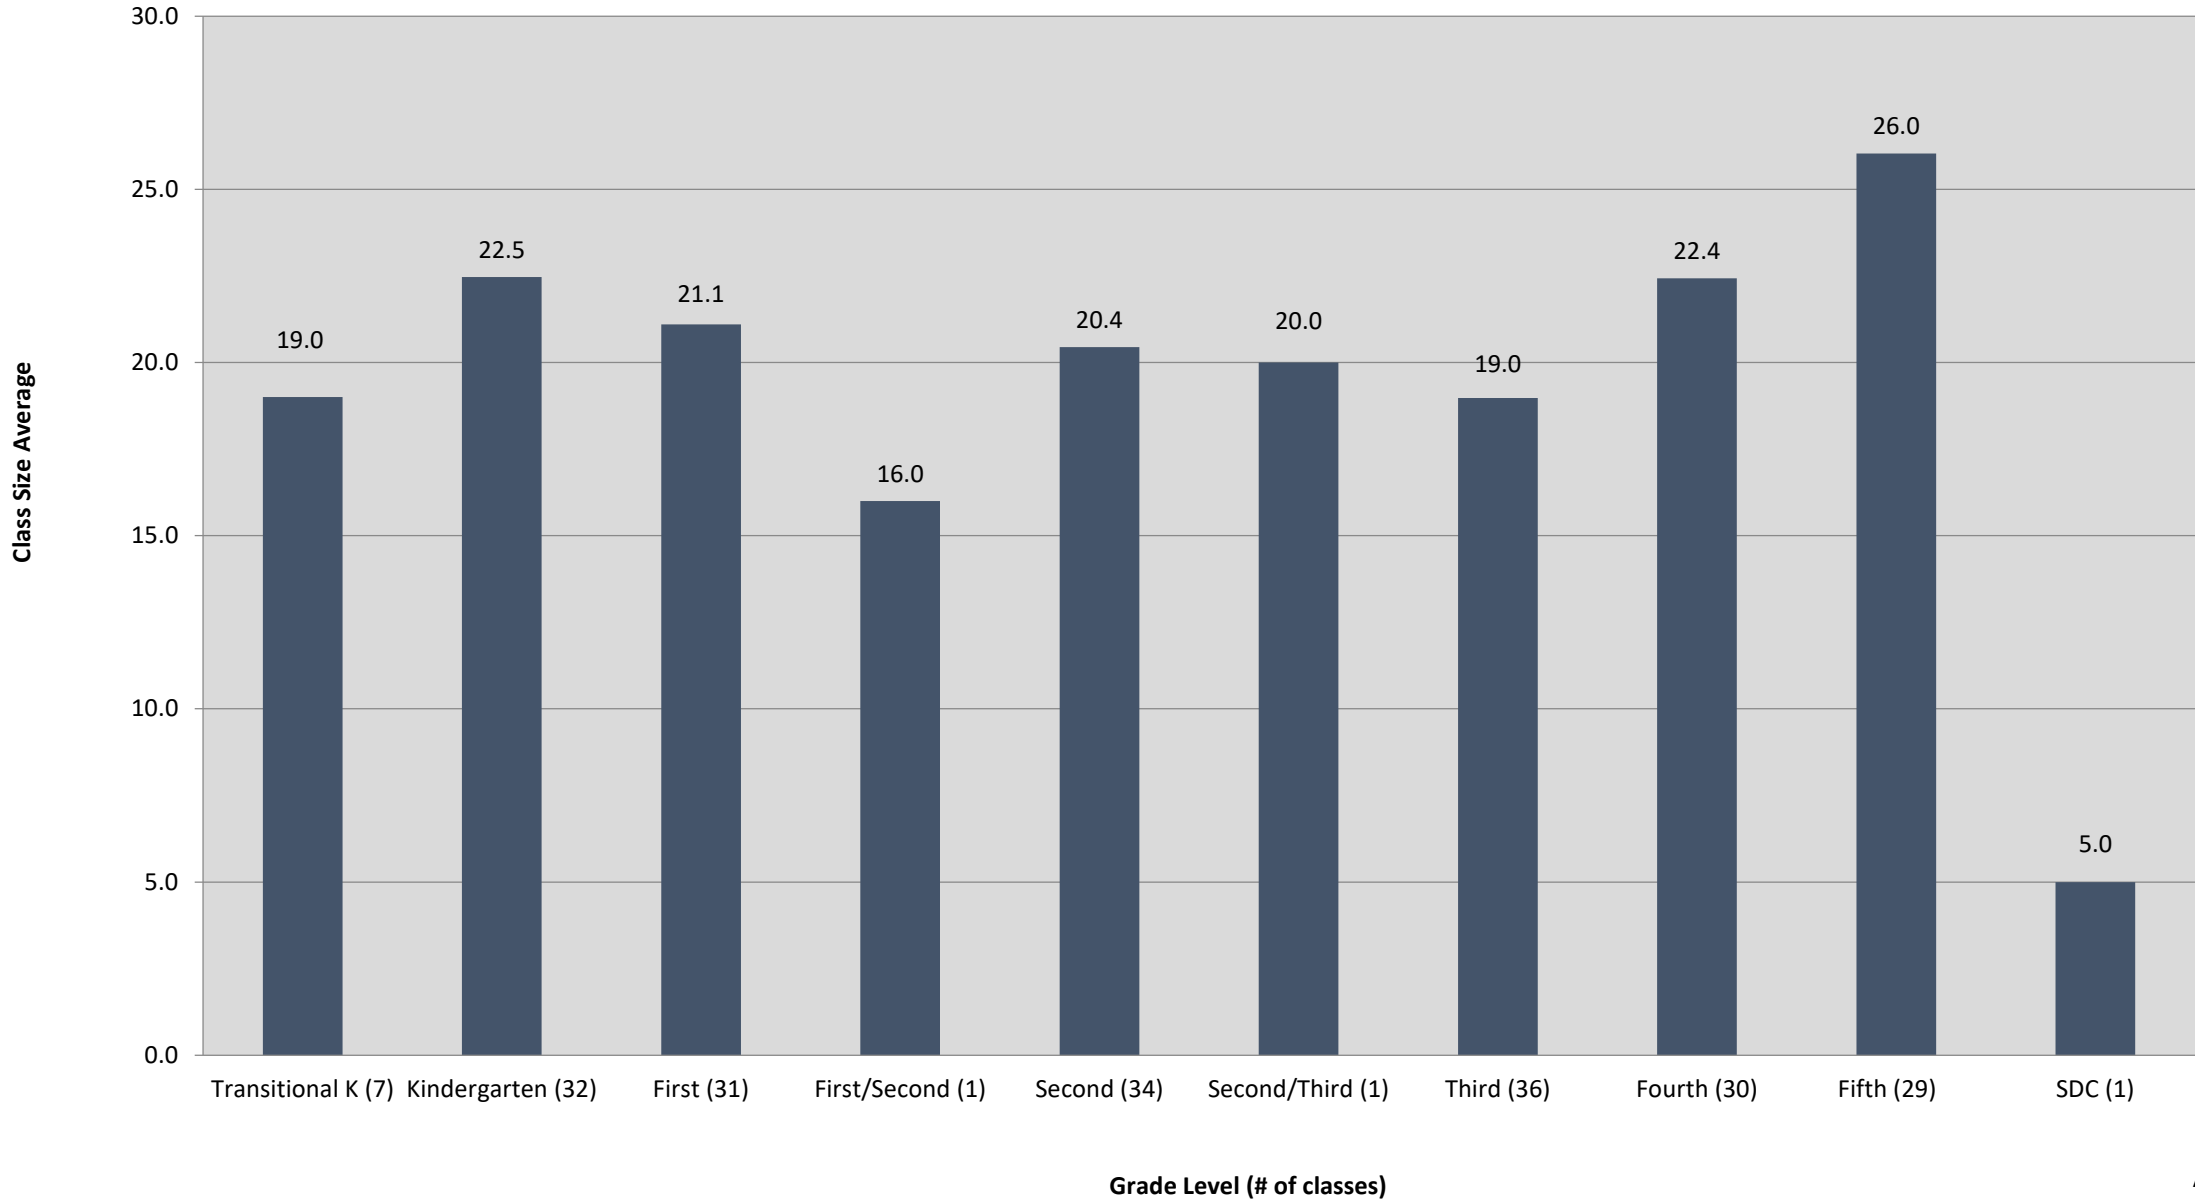

## Berkeley Unified School District Elementary Class Size Average\* by Grade