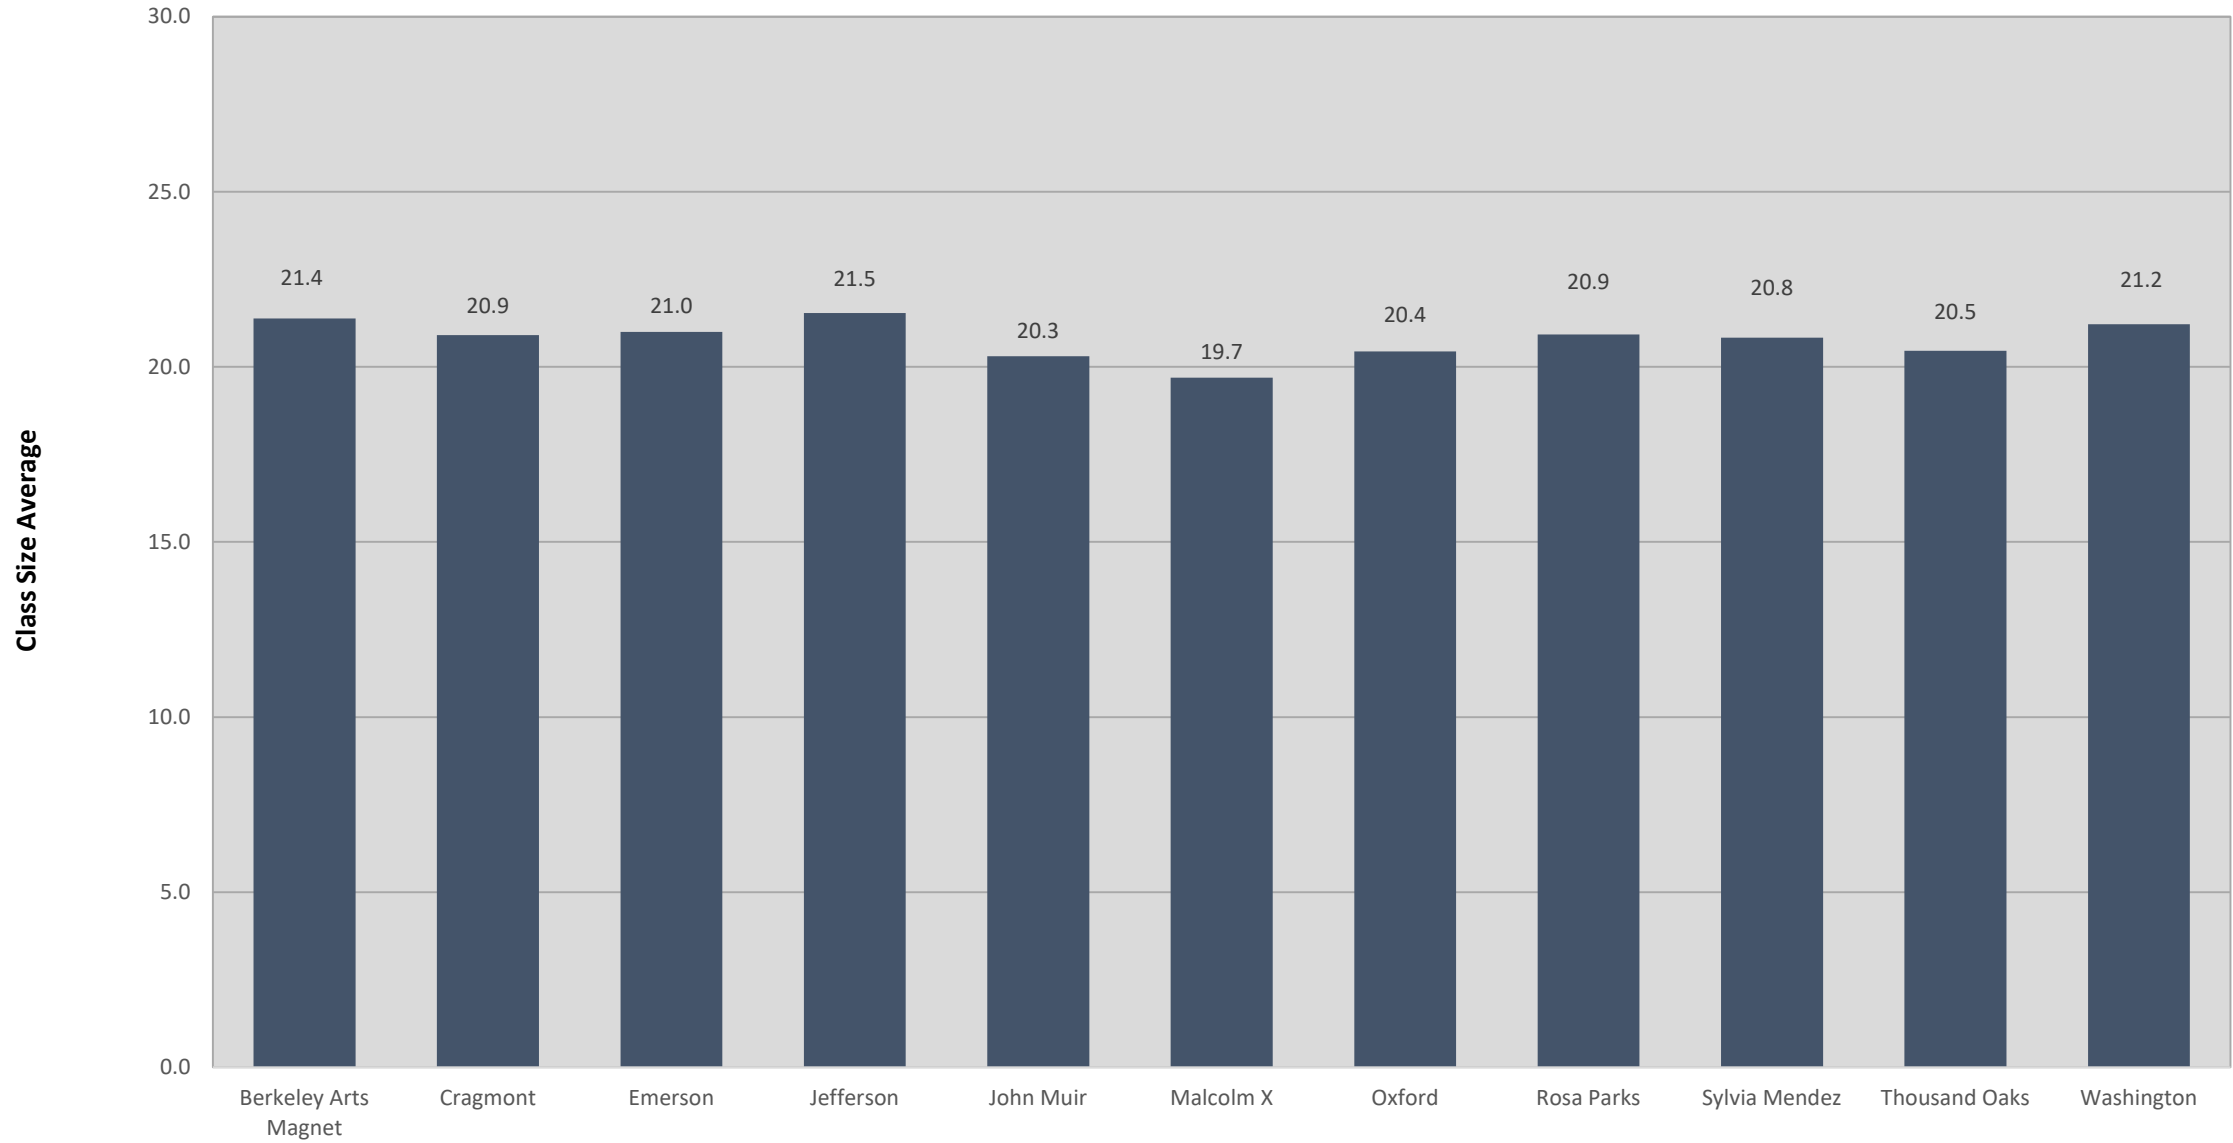

K-3 Class Size Average

Elementary Schools

Admissions 09/19/2018