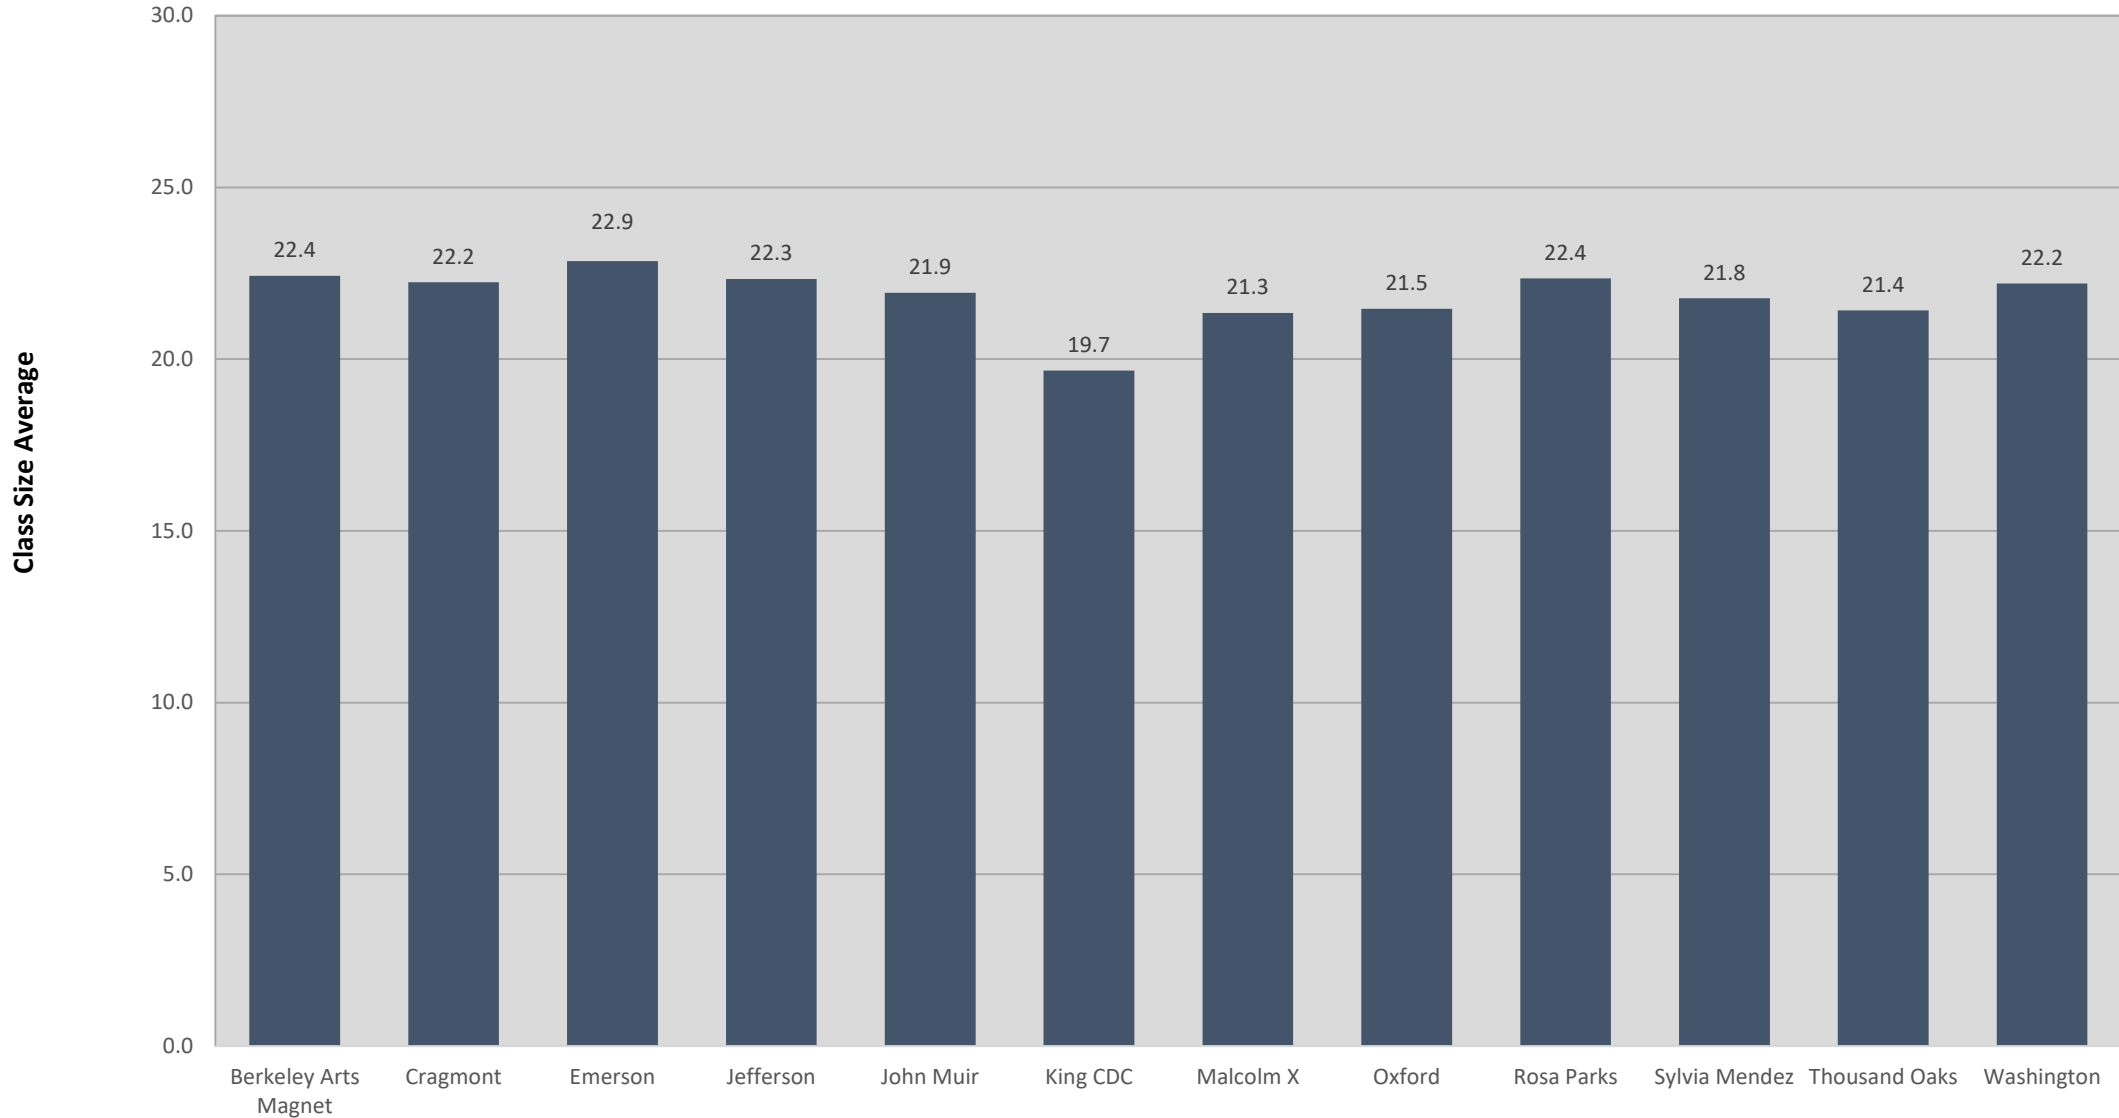

K-5 Class Size Average by Site

Elementary Schools