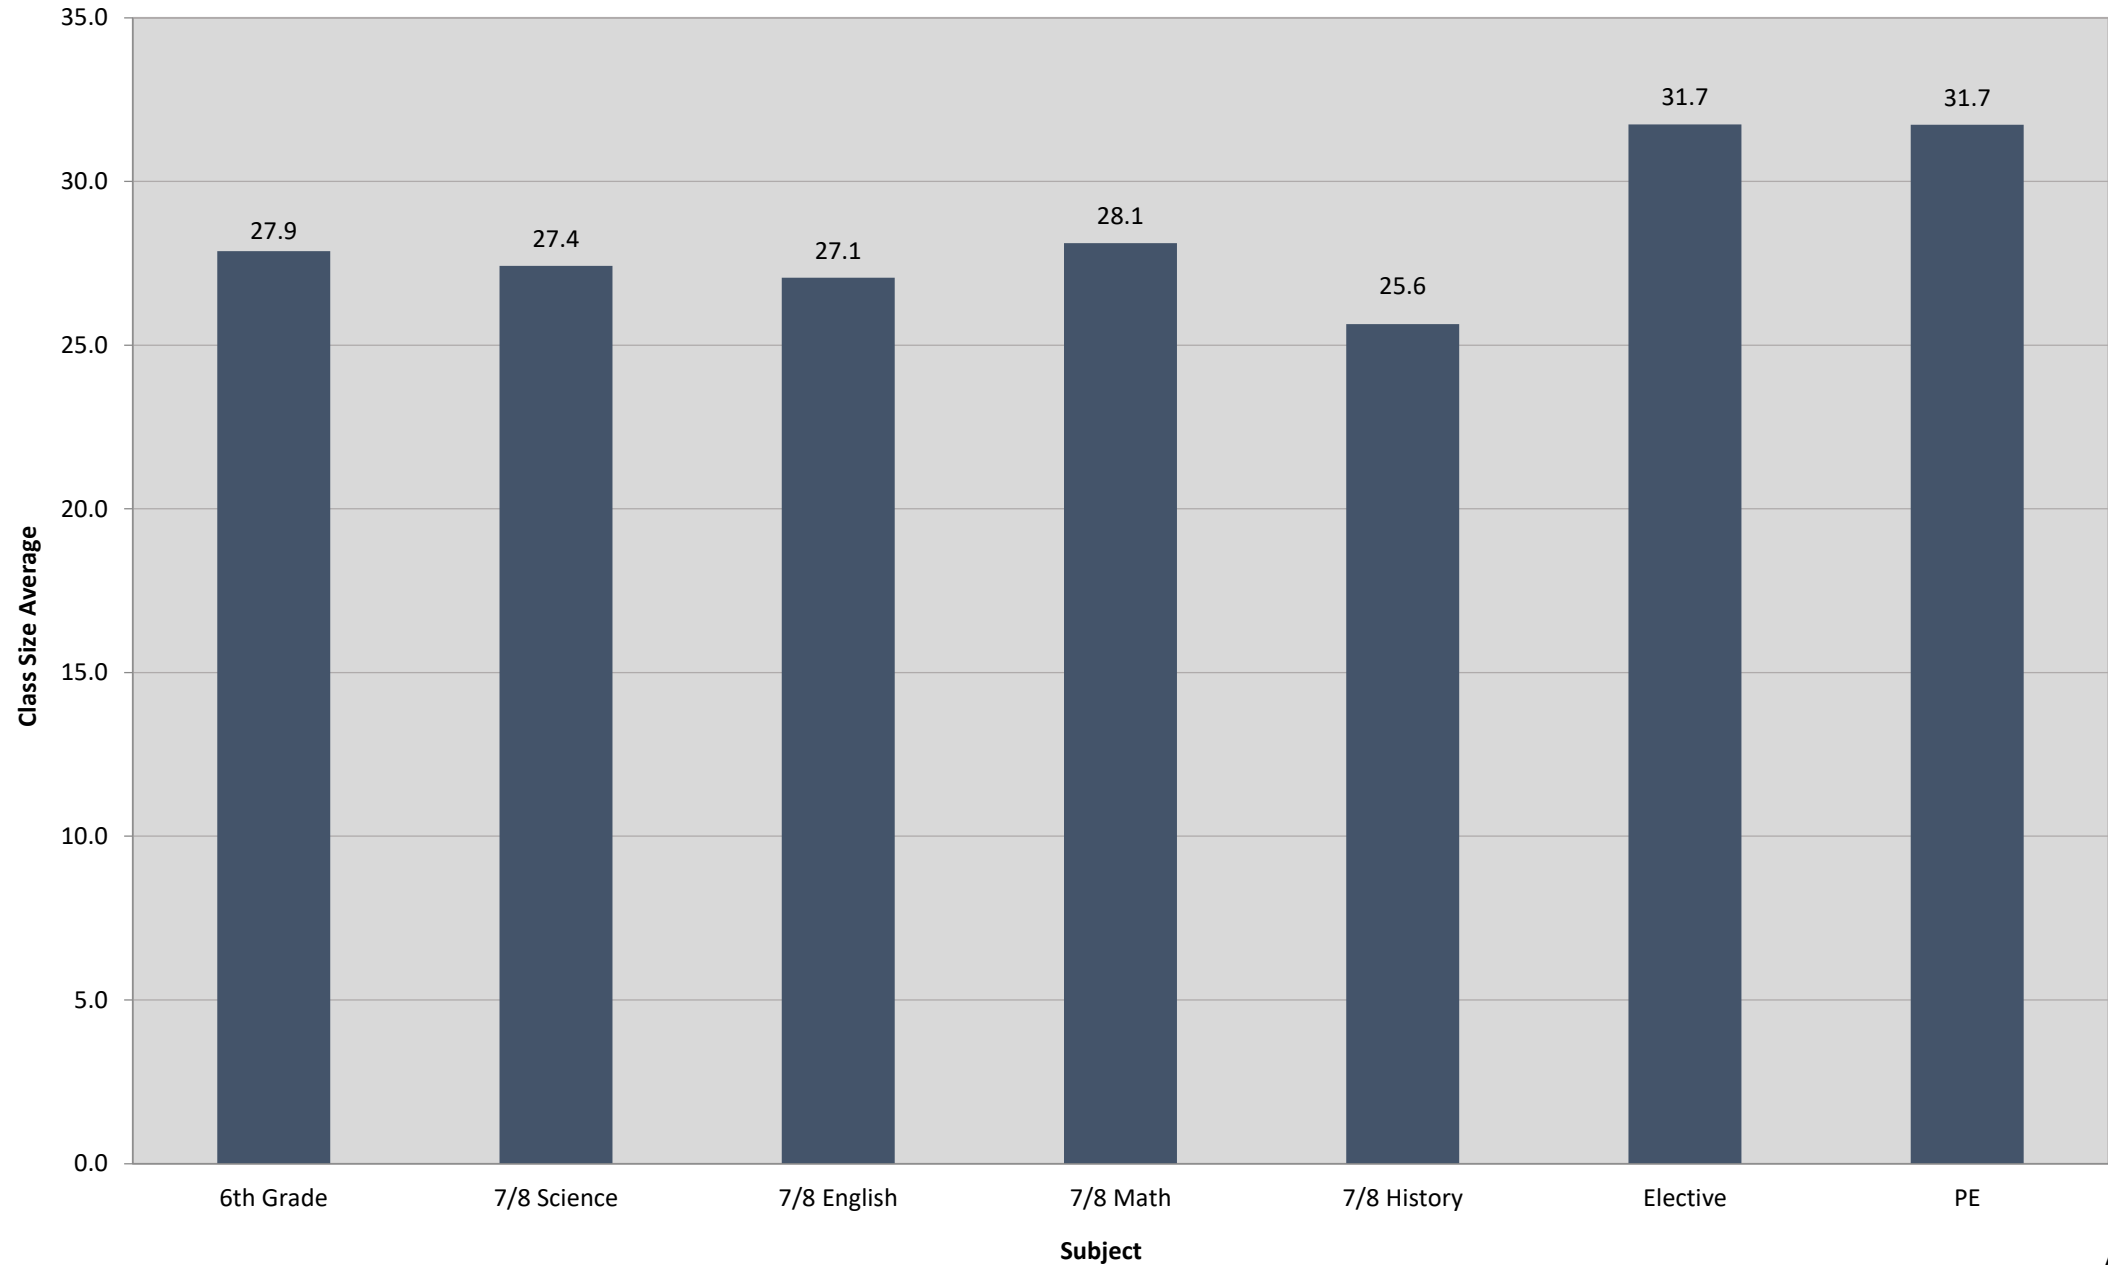

Berkeley Unified School District

Willard Middle School Class Size Average