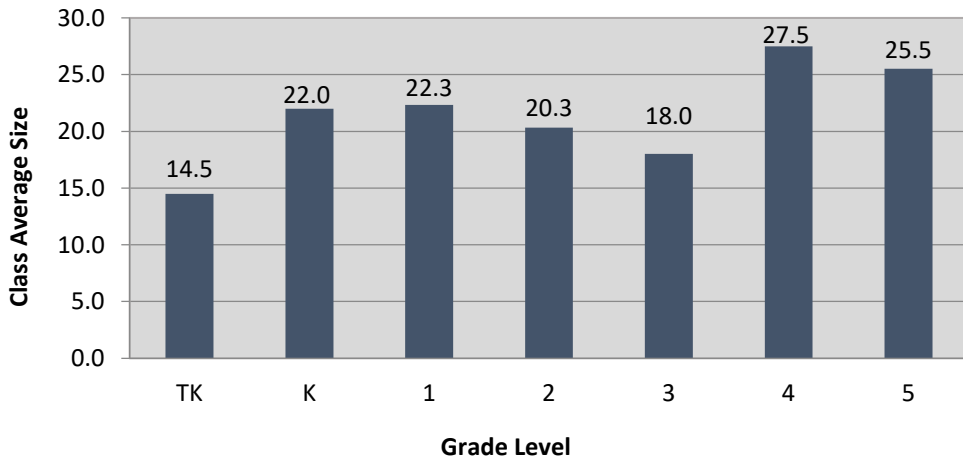

Sylvia Mendez