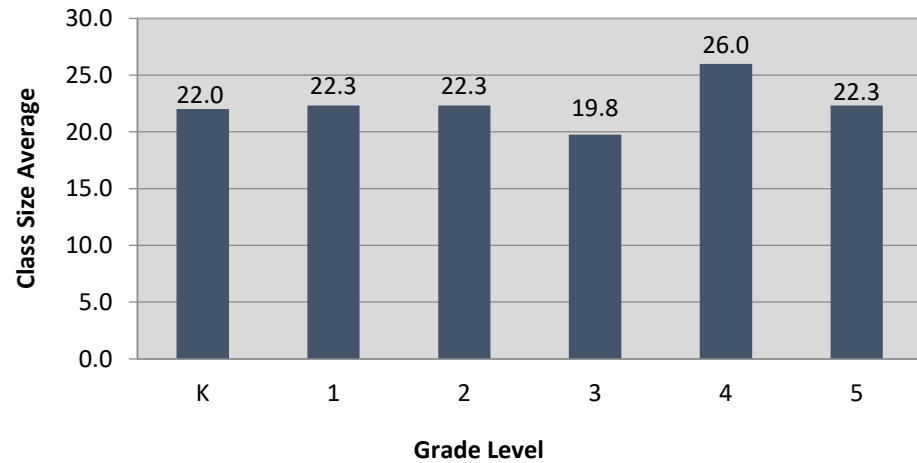

Washington