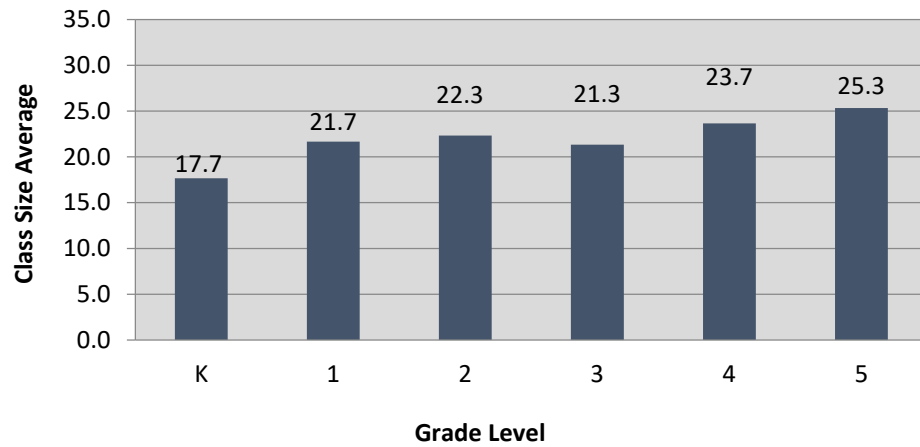

Berkeley Unified School District Elementary Class Size Average* by Grade

Northwest Zone

Jefferson

Rosa Parks

Thousand Oaks

Central Zone

Cragmont

Oxford

Washington

Berkeley Arts Magnet

Southeast Zone

Emerson

John Muir

Sylvia Mendez

Malcolm X

Class Size Average Grades K-3