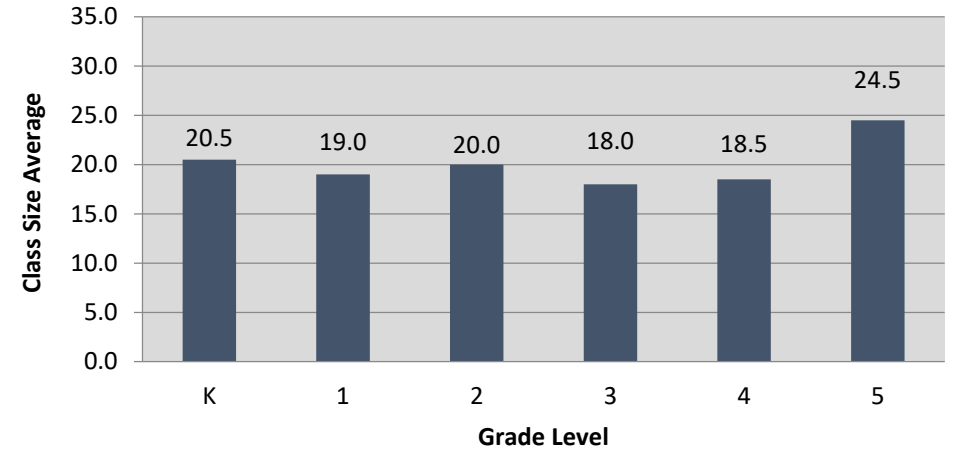

Berkeley Unified School District Elementary Class Size Average* by Grade

Northwest Zone

Jefferson

Rosa Parks

Thousand Oaks

Central Zone

Cragmont

Oxford

Washington

Berkeley Arts Magnet

Southeast Zone

Emerson

John Muir

Sylvia Mendez

Malcolm X

Class Size Average Grades K-3