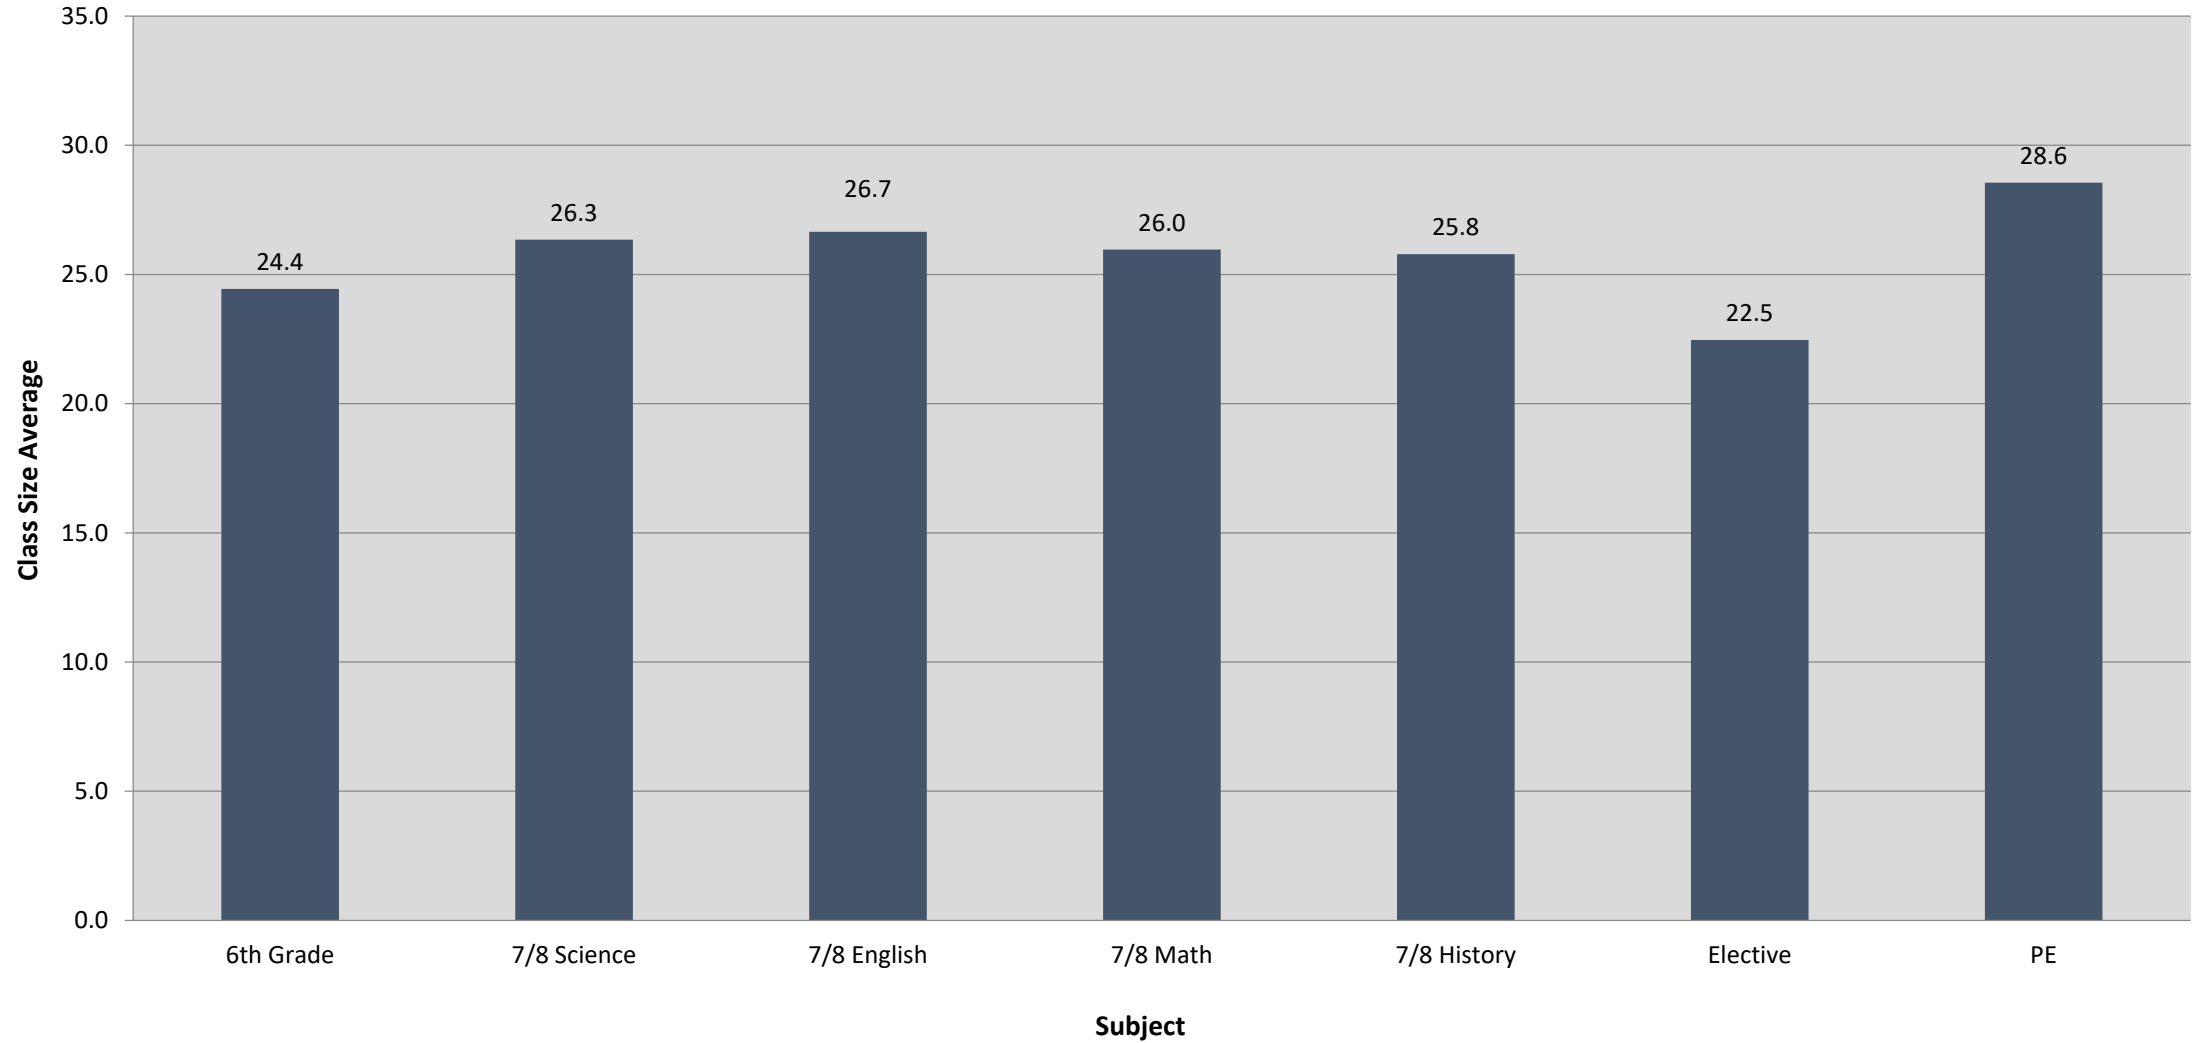

Berkeley Unified School District

Middle School Class Size Average by Subject