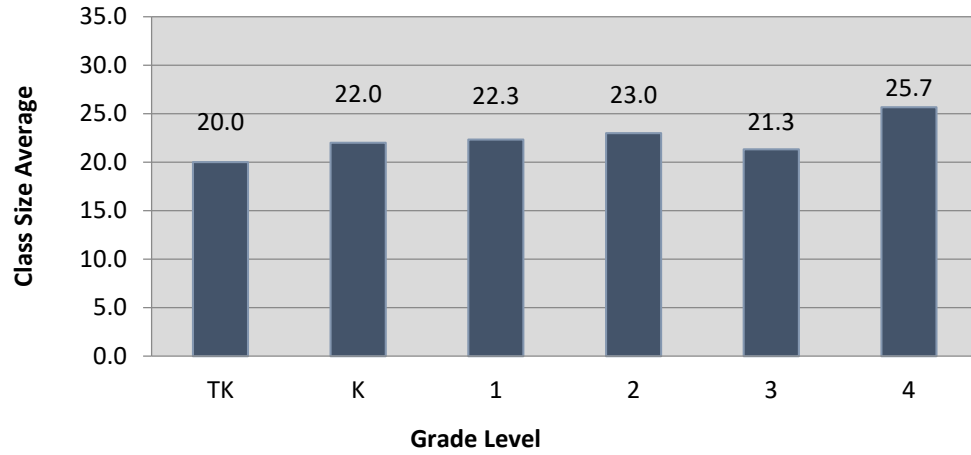

Berkeley Unified School District Elementary Class Size Average* by Grade

Northwest Zone

Jefferson

Rosa Parks

Thousand Oaks

Central Zone

Cragmont

Oxford

Washington

Berkeley Arts Magnet

Southeast Zone

Emerson

John Muir

Sylvia Mendez

Malcolm X

Class Size Average Grades K-3