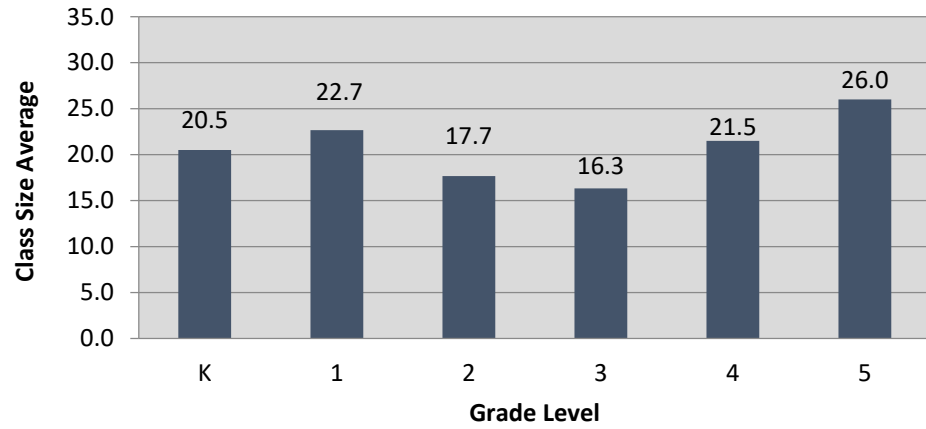

Berkeley Unified School District Elementary Class Size Average* by Grade

Northwest Zone

Jefferson

Rosa Parks

Thousand Oaks

Central Zone

Cragmont

Oxford

Washington

Berkeley Arts Magnet

Southeast Zone

Emerson

John Muir

Sylvia Mendez

Malcolm X

Class Size Average Grades K-3