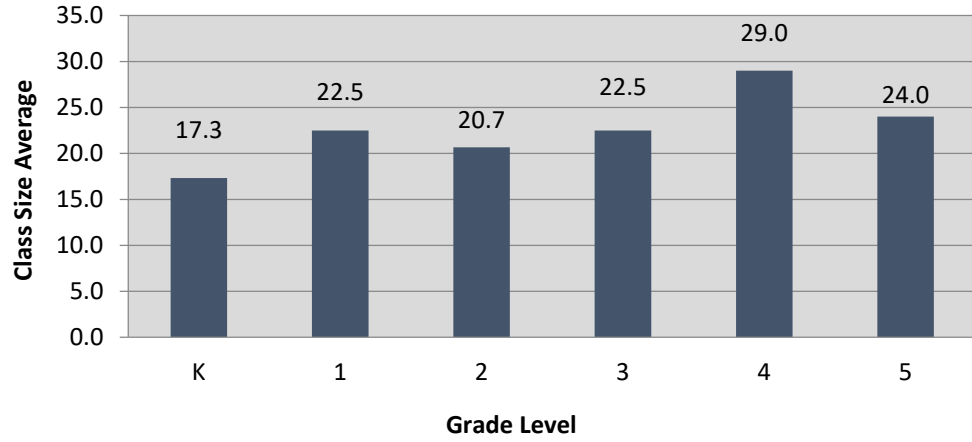

Washington

Berkeley Arts Magnet

Southeast Zone

Emerson

John Muir

Sylvia Mendez

Malcolm X

Class Size Average Grades K-3