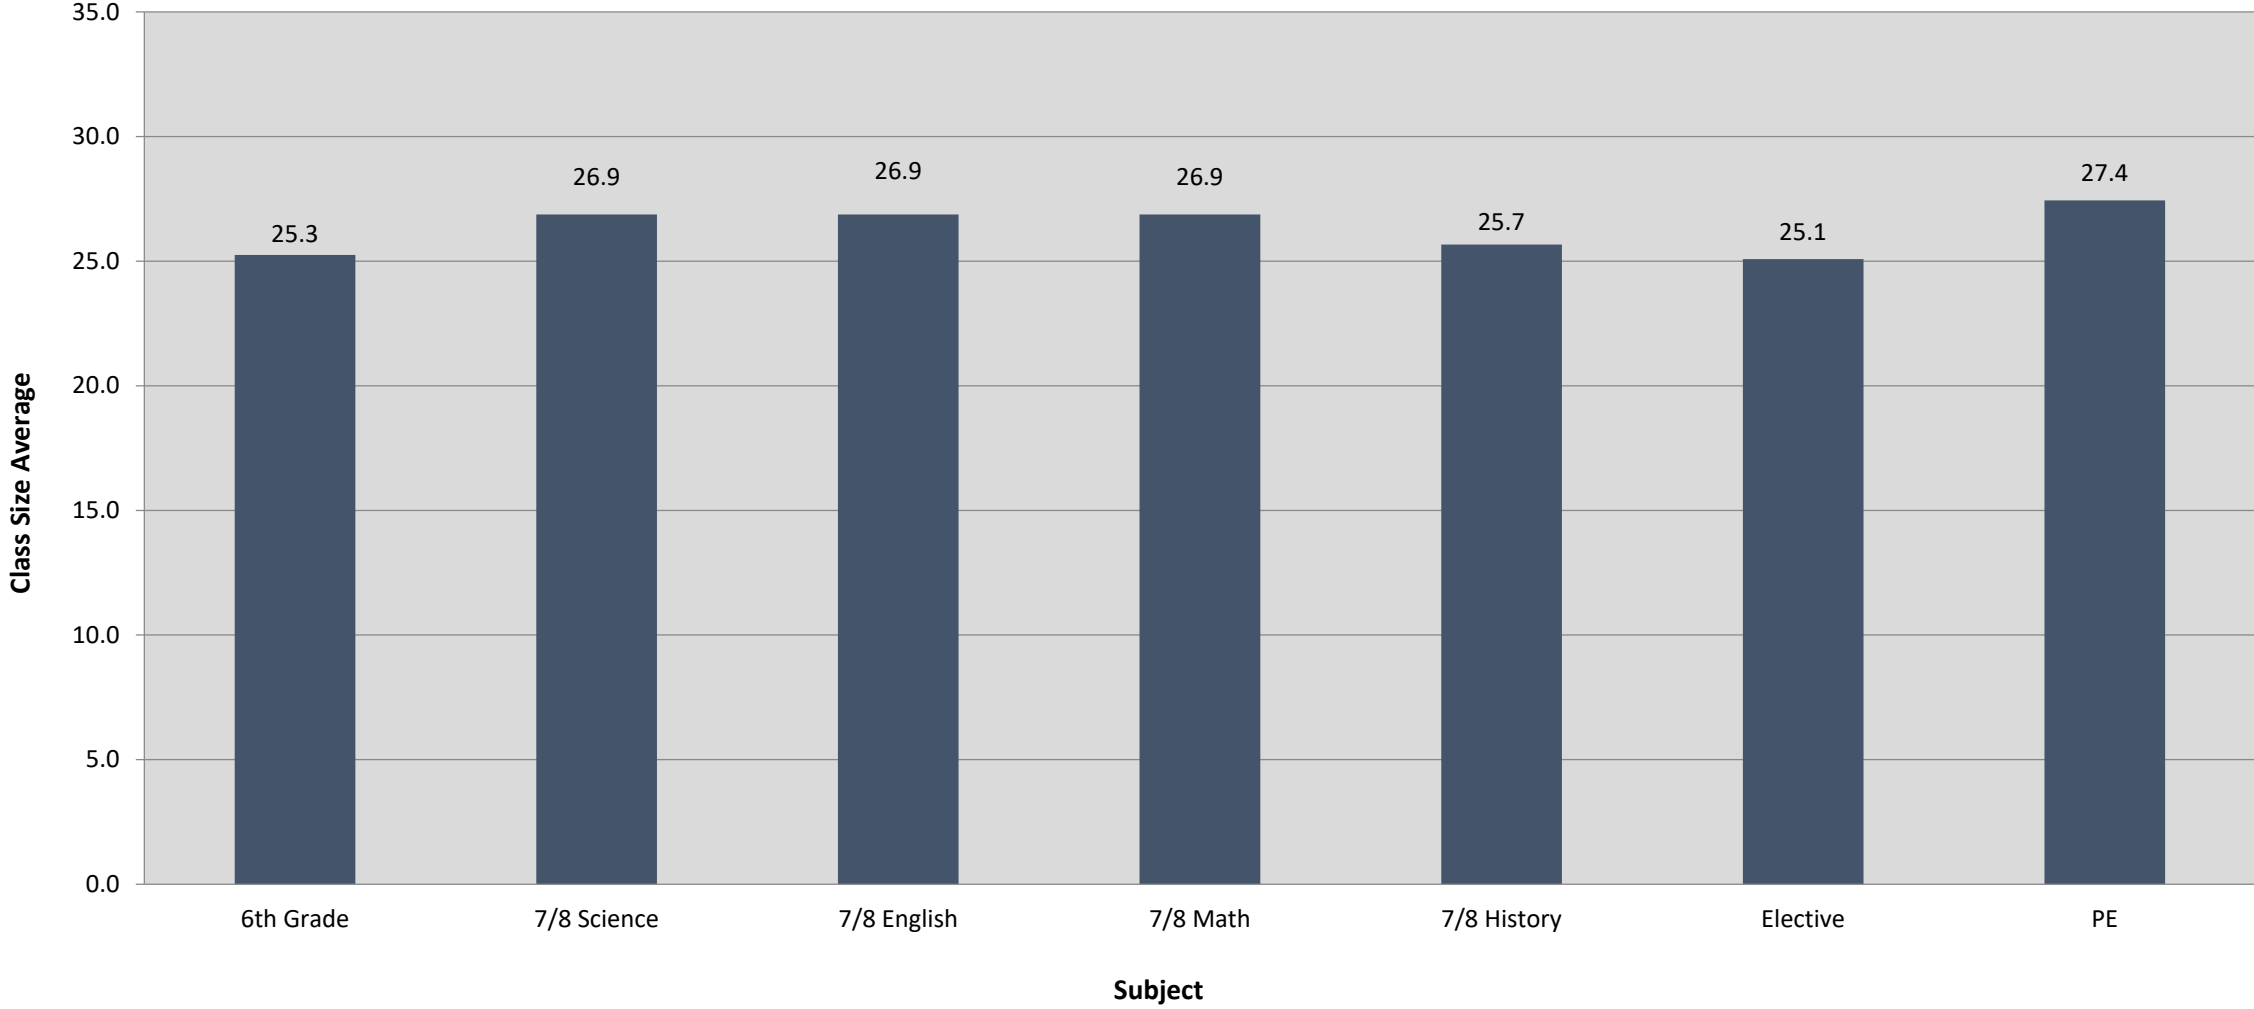

Longfellow Middle School Class Size Average

Berkeley Unified School District

Willard Middle School Class Size Average

Berkeley High School

Overall Average by Small Learning Community (SLC)

Berkeley High School