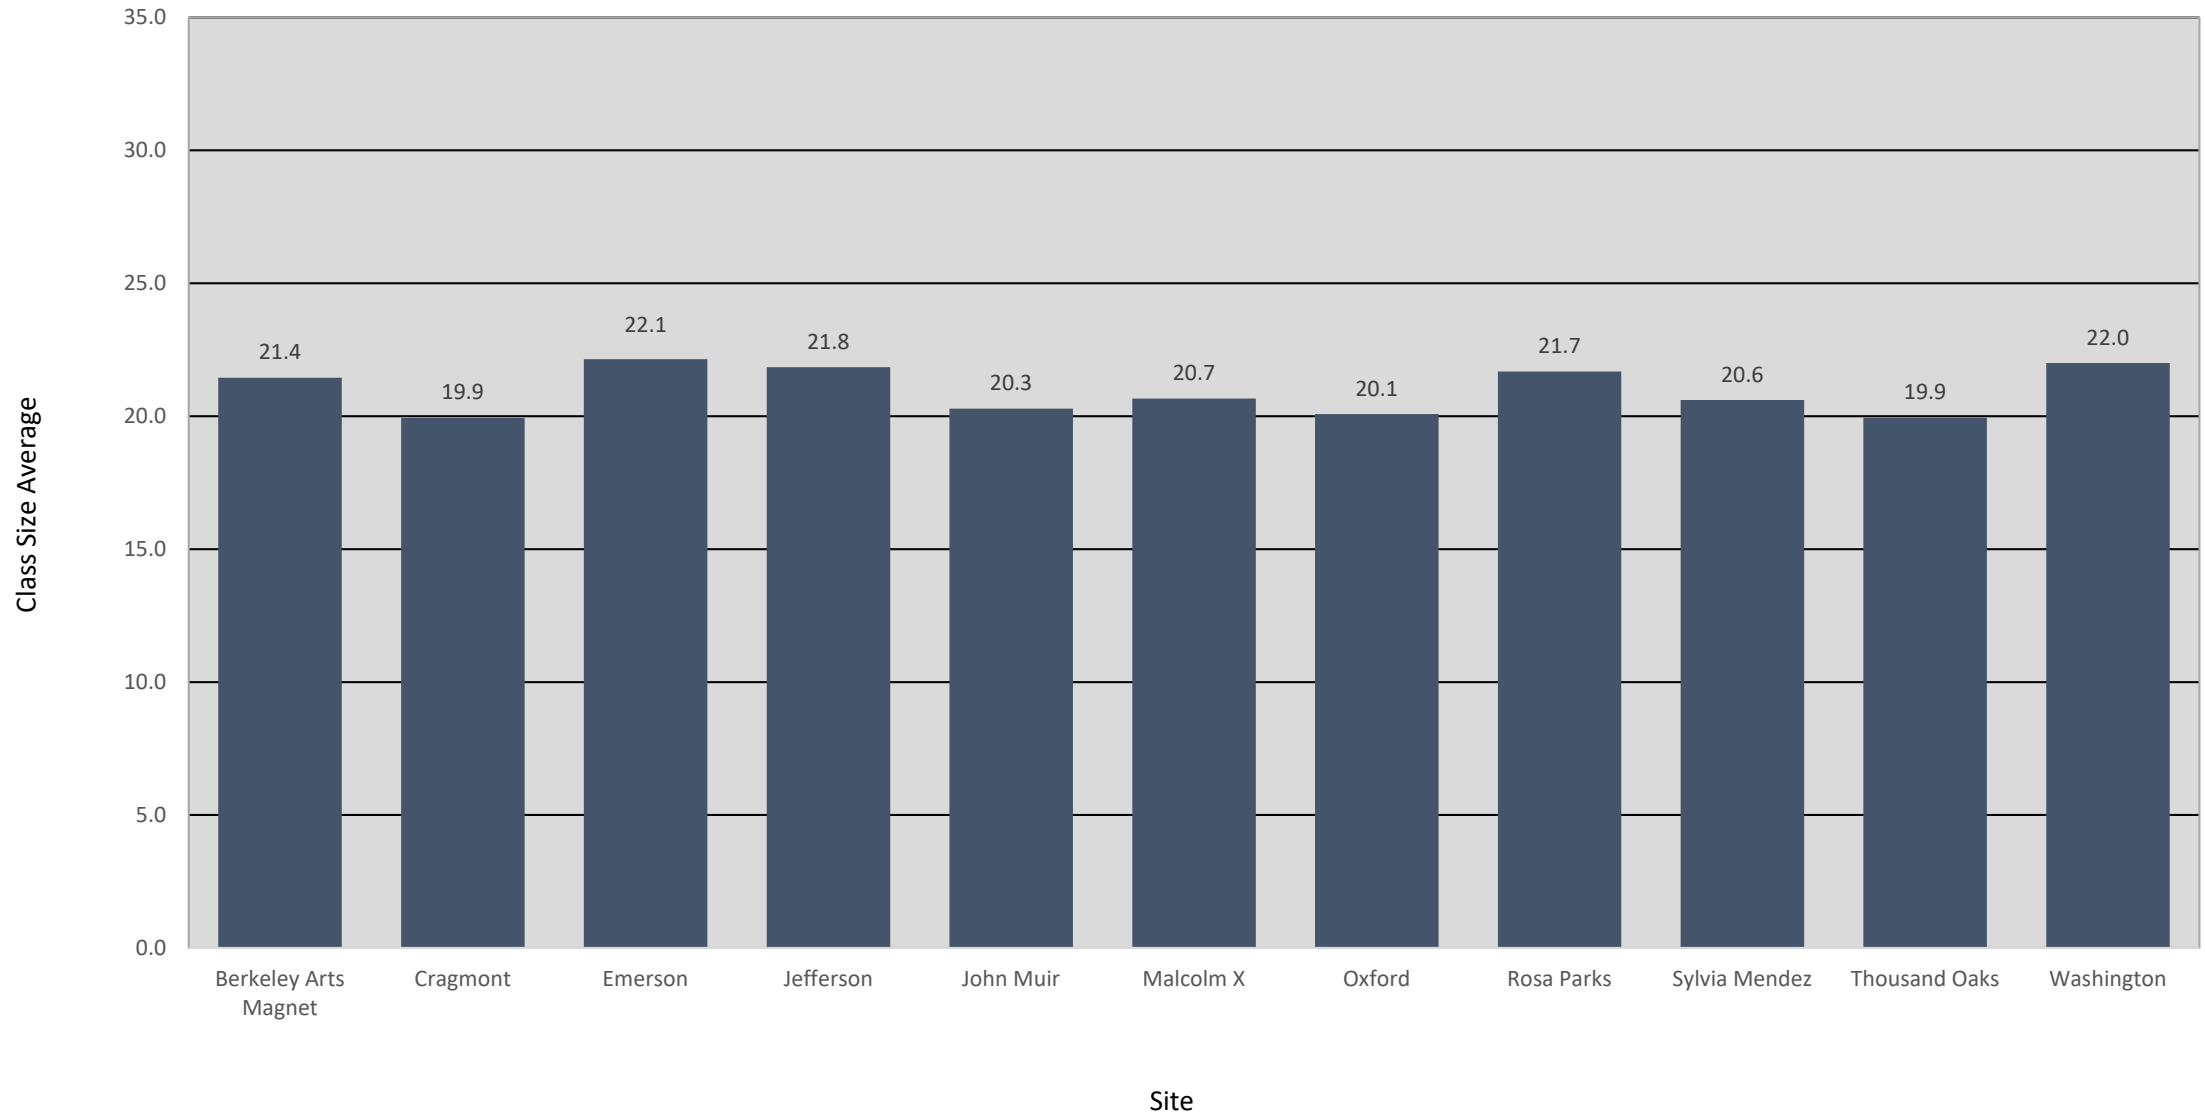

Class Size Average by Elementary School Grades K-5