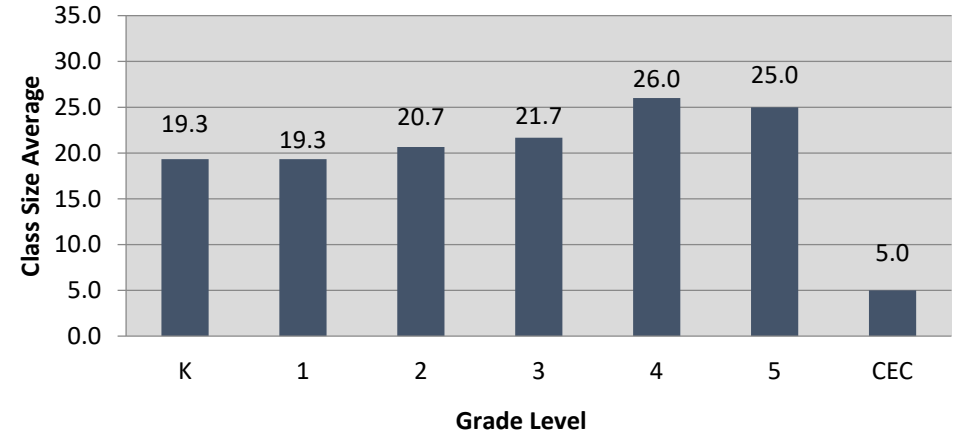

Berkeley Unified School District Elementary Class Size Average* by Grade

Northwest Zone

Jefferson

Rosa Parks

Thousand Oaks

Central Zone

Cragmont

Oxford

Washington

Berkeley Arts Magnet

Southeast Zone

Emerson

John Muir

Sylvia Mendez

Malcolm X

Class Size Average Grades K-3