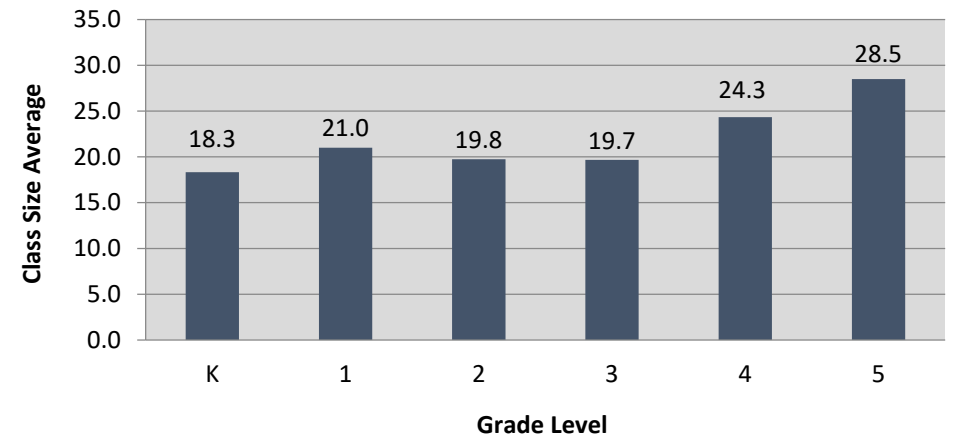

Berkeley Unified School District Elementary Class Size Average* by Grade

Northwest Zone

Jefferson

Rosa Parks

Thousand Oaks

Central Zone

Cragmont

Oxford

Washington

Berkeley Arts Magnet

Southeast Zone

Emerson

John Muir

Sylvia Mendez

Malcolm X

Class Size Average Grades K-3