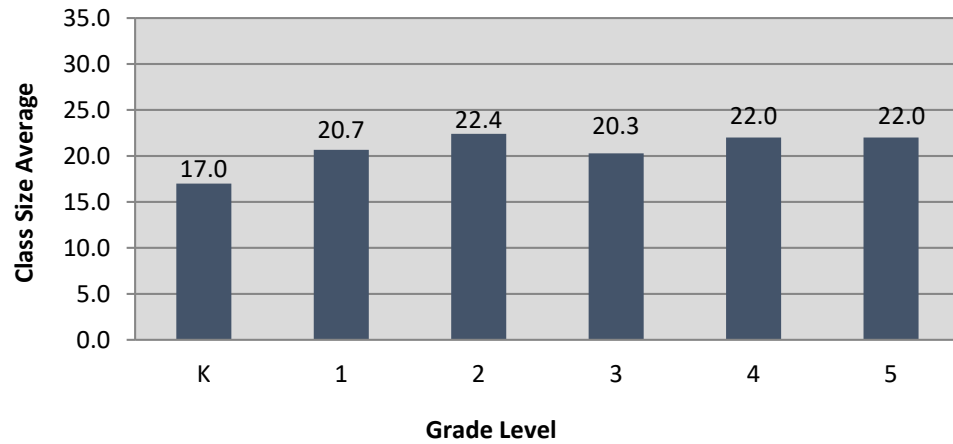

Berkeley Unified School District Elementary Class Size Average* by Grade

Northwest Zone

Jefferson

Rosa Parks

Thousand Oaks

Central Zone

Cragmont

Oxford

Washington

Berkeley Arts Magnet

Southeast Zone

Emerson

John Muir

Sylvia Mendez

Malcolm X

Class Size Average Grades K-3