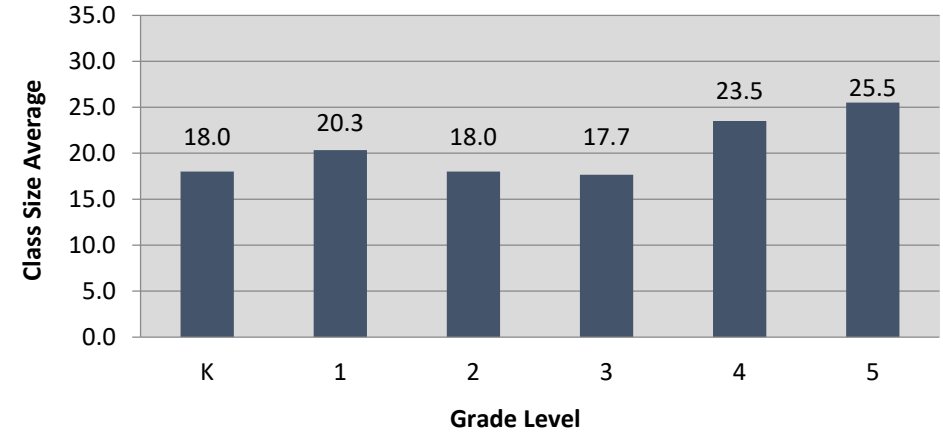

Washington

Berkeley Arts Magnet

Southeast Zone

Emerson

John Muir

Sylvia Mendez

Malcolm X

Class Size Average Grades K-3