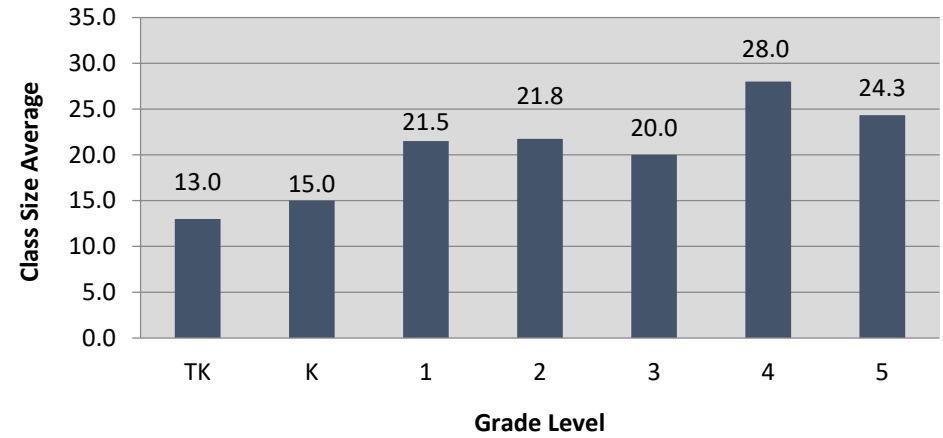

Washington

Berkeley Arts Magnet

Southeast Zone

Emerson

John Muir

Sylvia Mendez

Malcolm X

Class Size Average Grades K-3