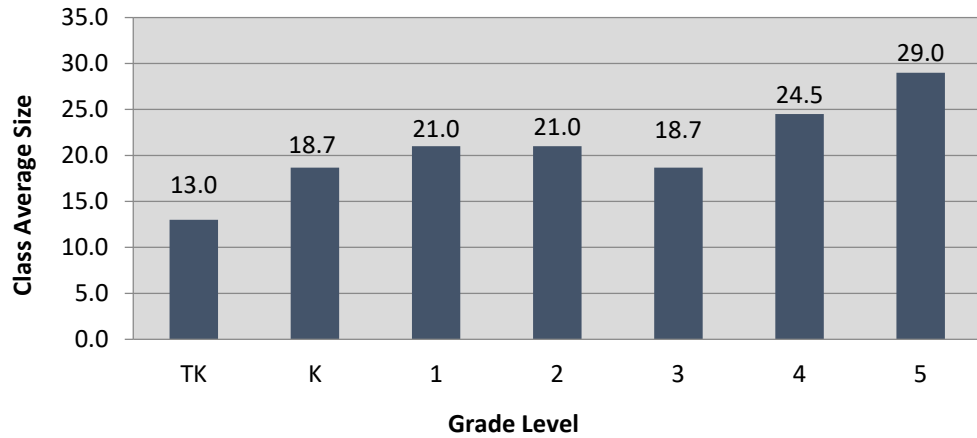

Washington

Berkeley Arts Magnet

Southeast Zone

Emerson

John Muir

Sylvia Mendez

Malcolm X

Class Size Average Grades K-3