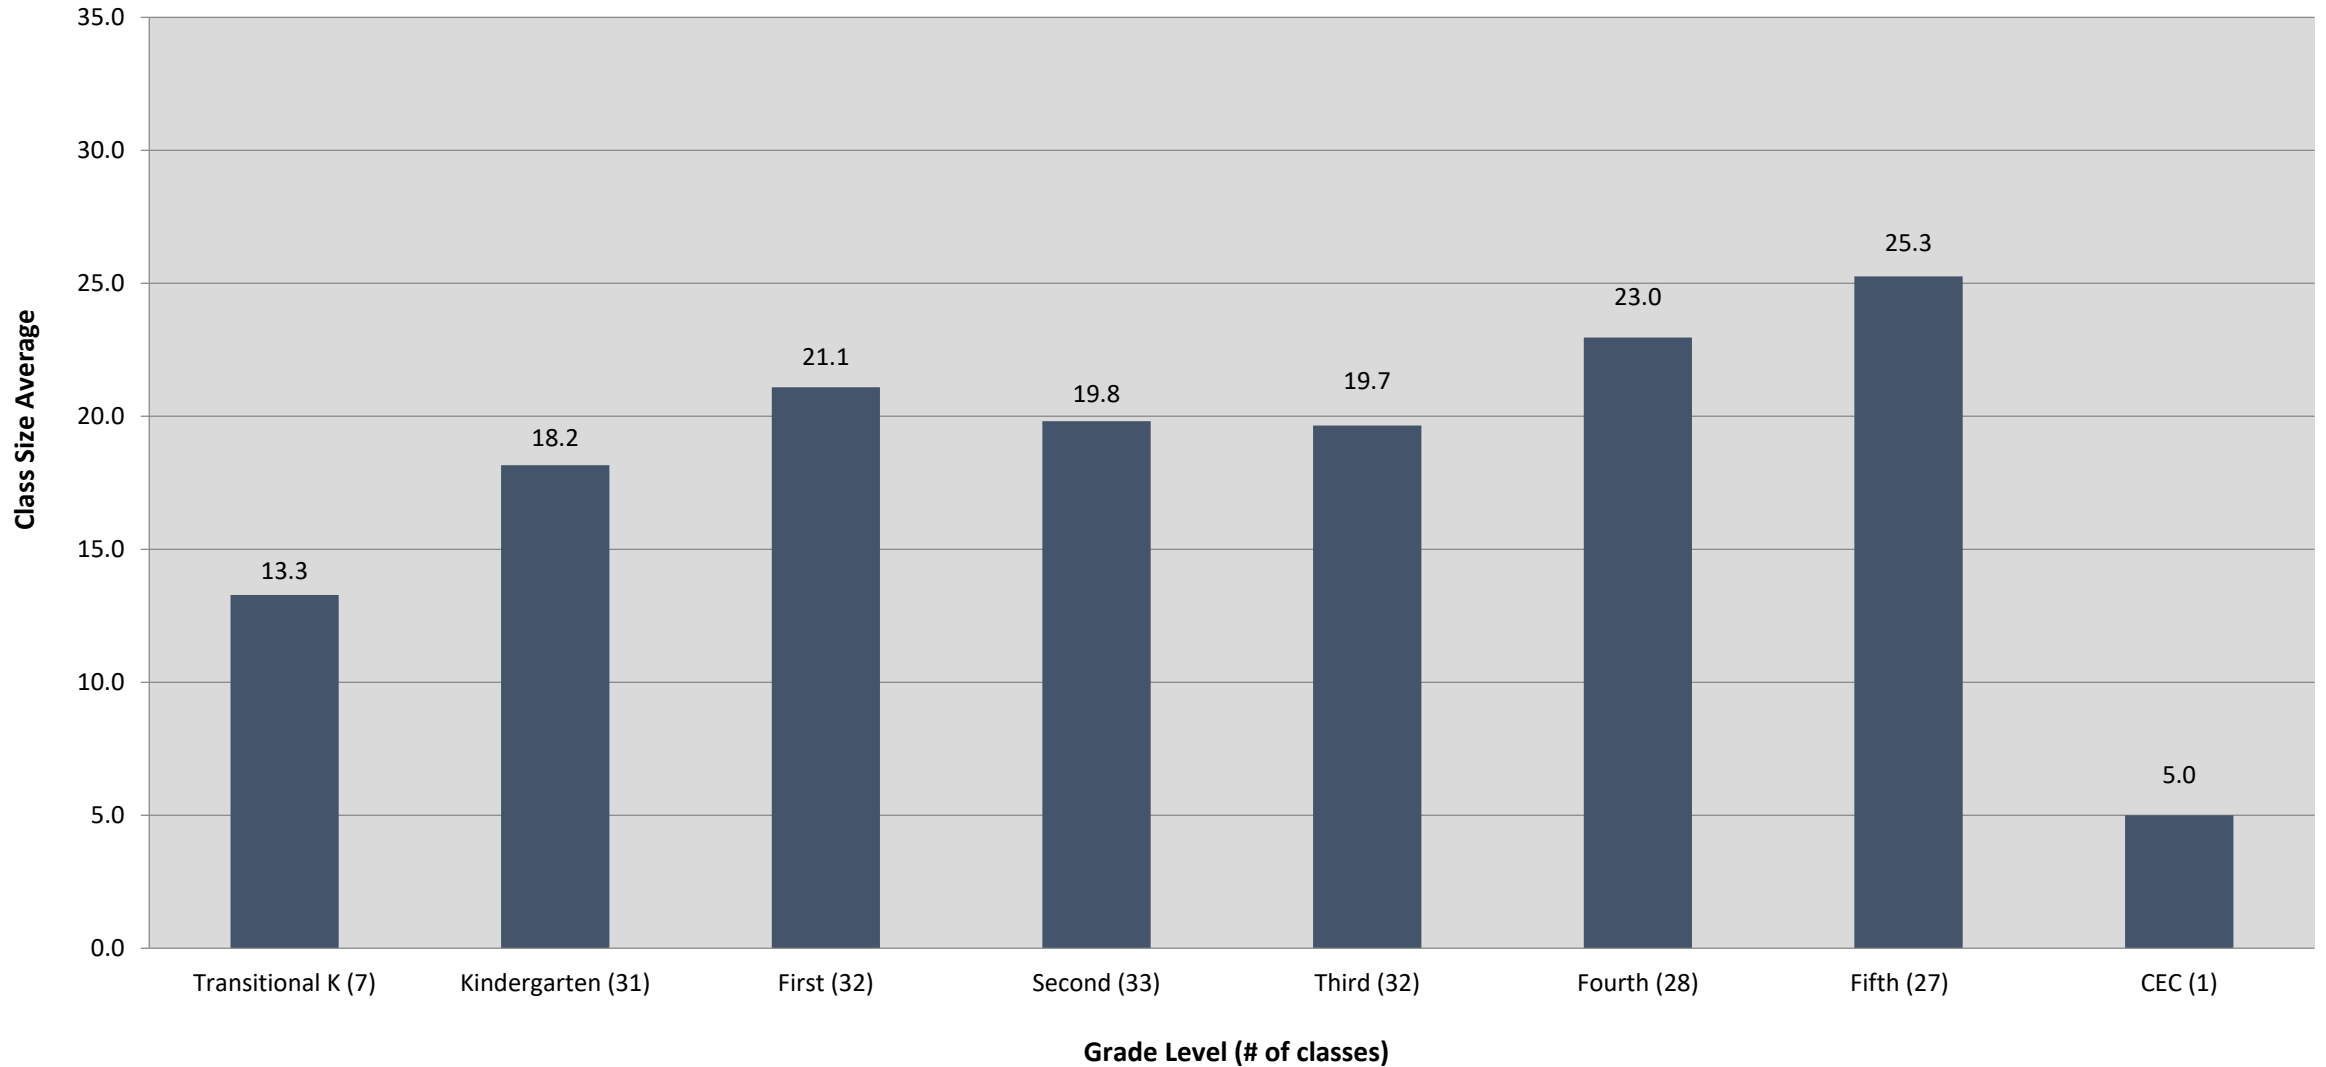

Berkeley Unified School District Elementary Class Size Average* by Grade

Northwest Zone

Jefferson

Rosa Parks

Thousand Oaks

Central Zone

Cragmont

Oxford

Washington

Berkeley Arts Magnet

Southeast Zone

Emerson

John Muir

Sylvia Mendez

Malcolm X

Class Size Average Grades K-3