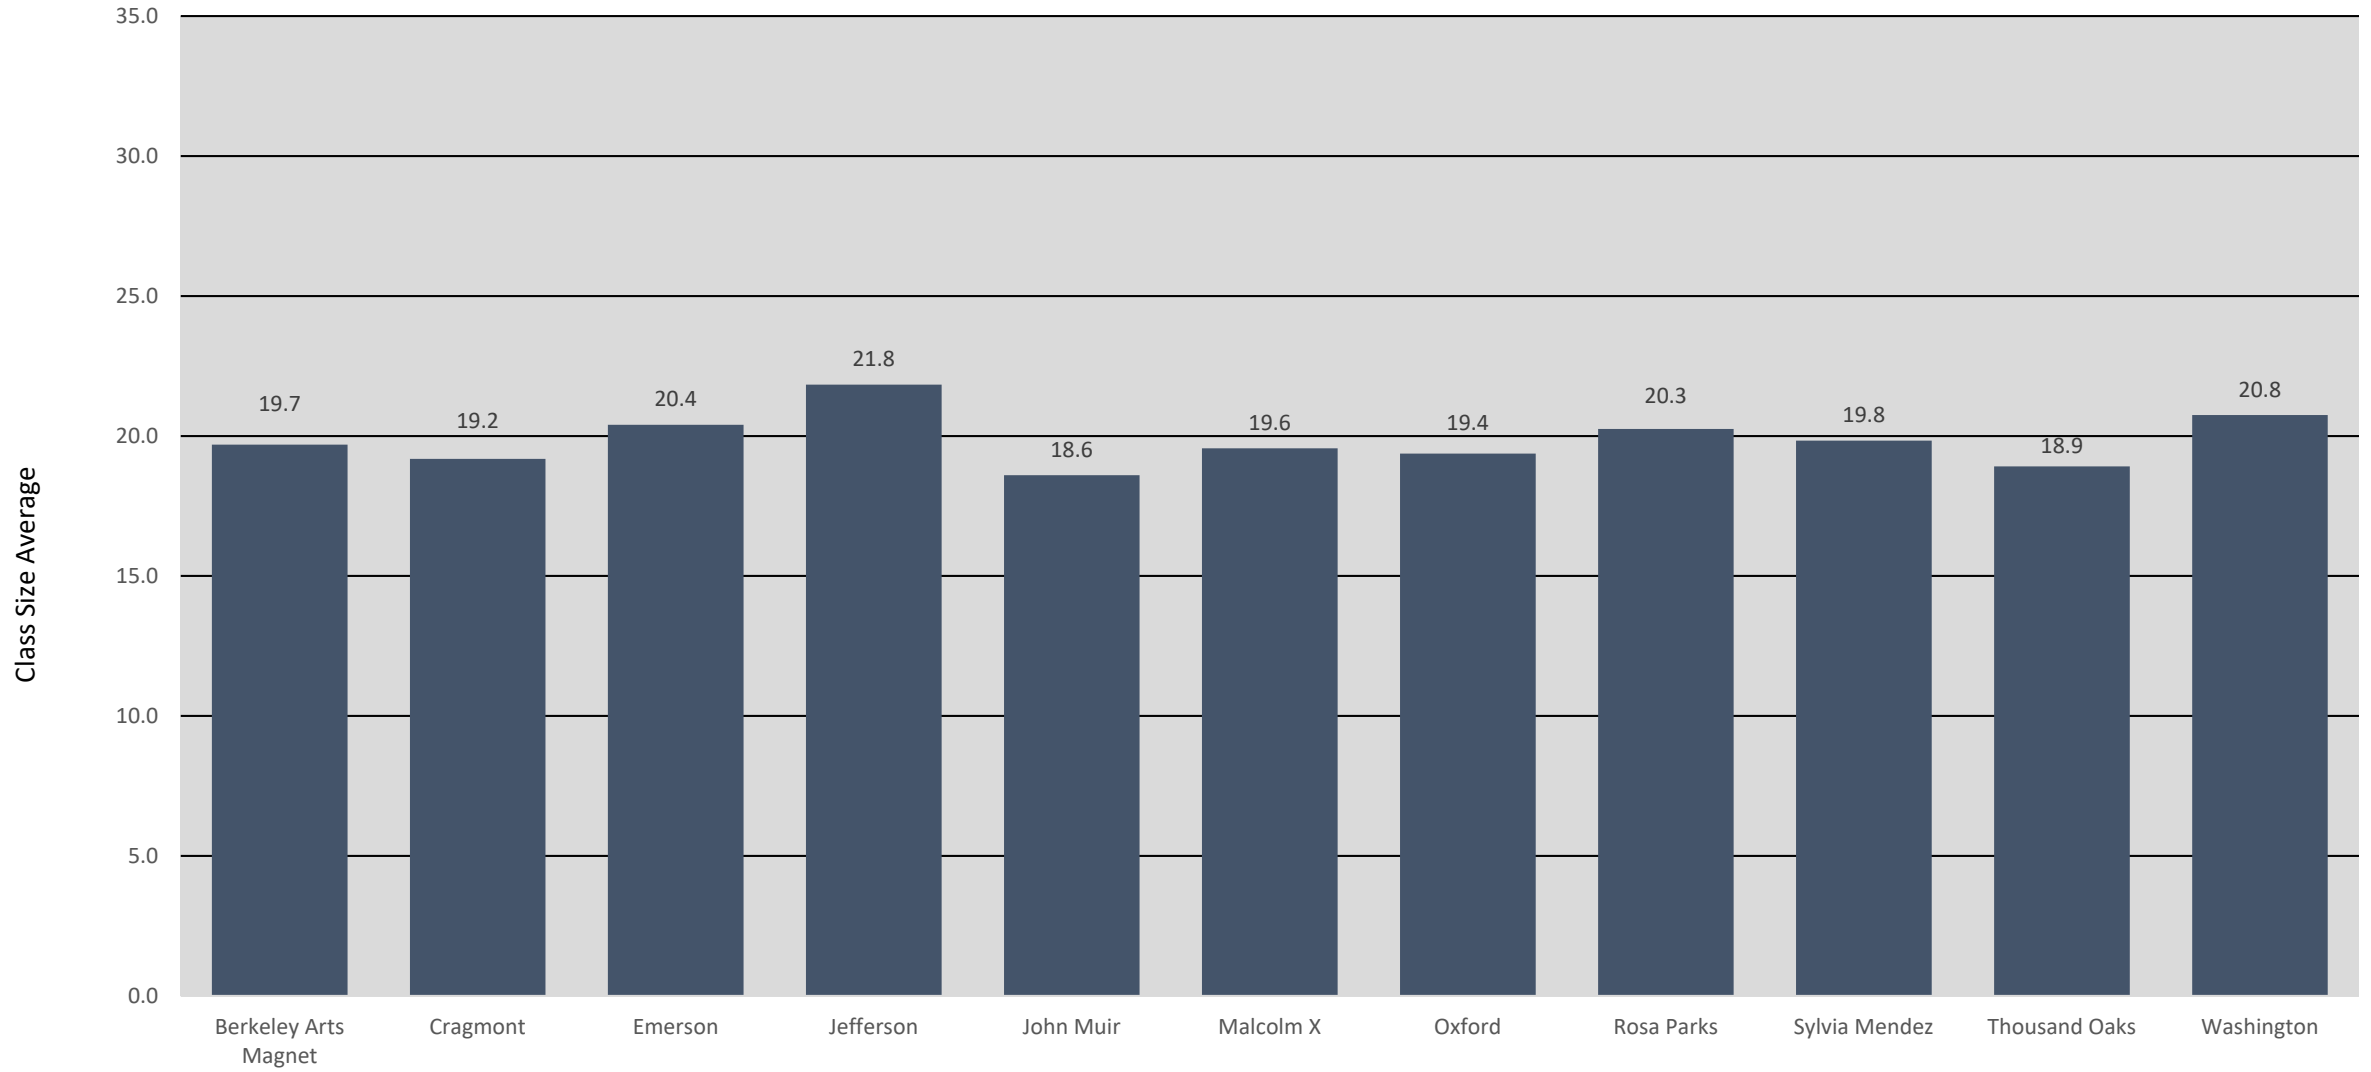

Washington

Berkeley Arts Magnet

Southeast Zone

Emerson

John Muir

Sylvia Mendez

Malcolm X

Class Size Average Grades K-3