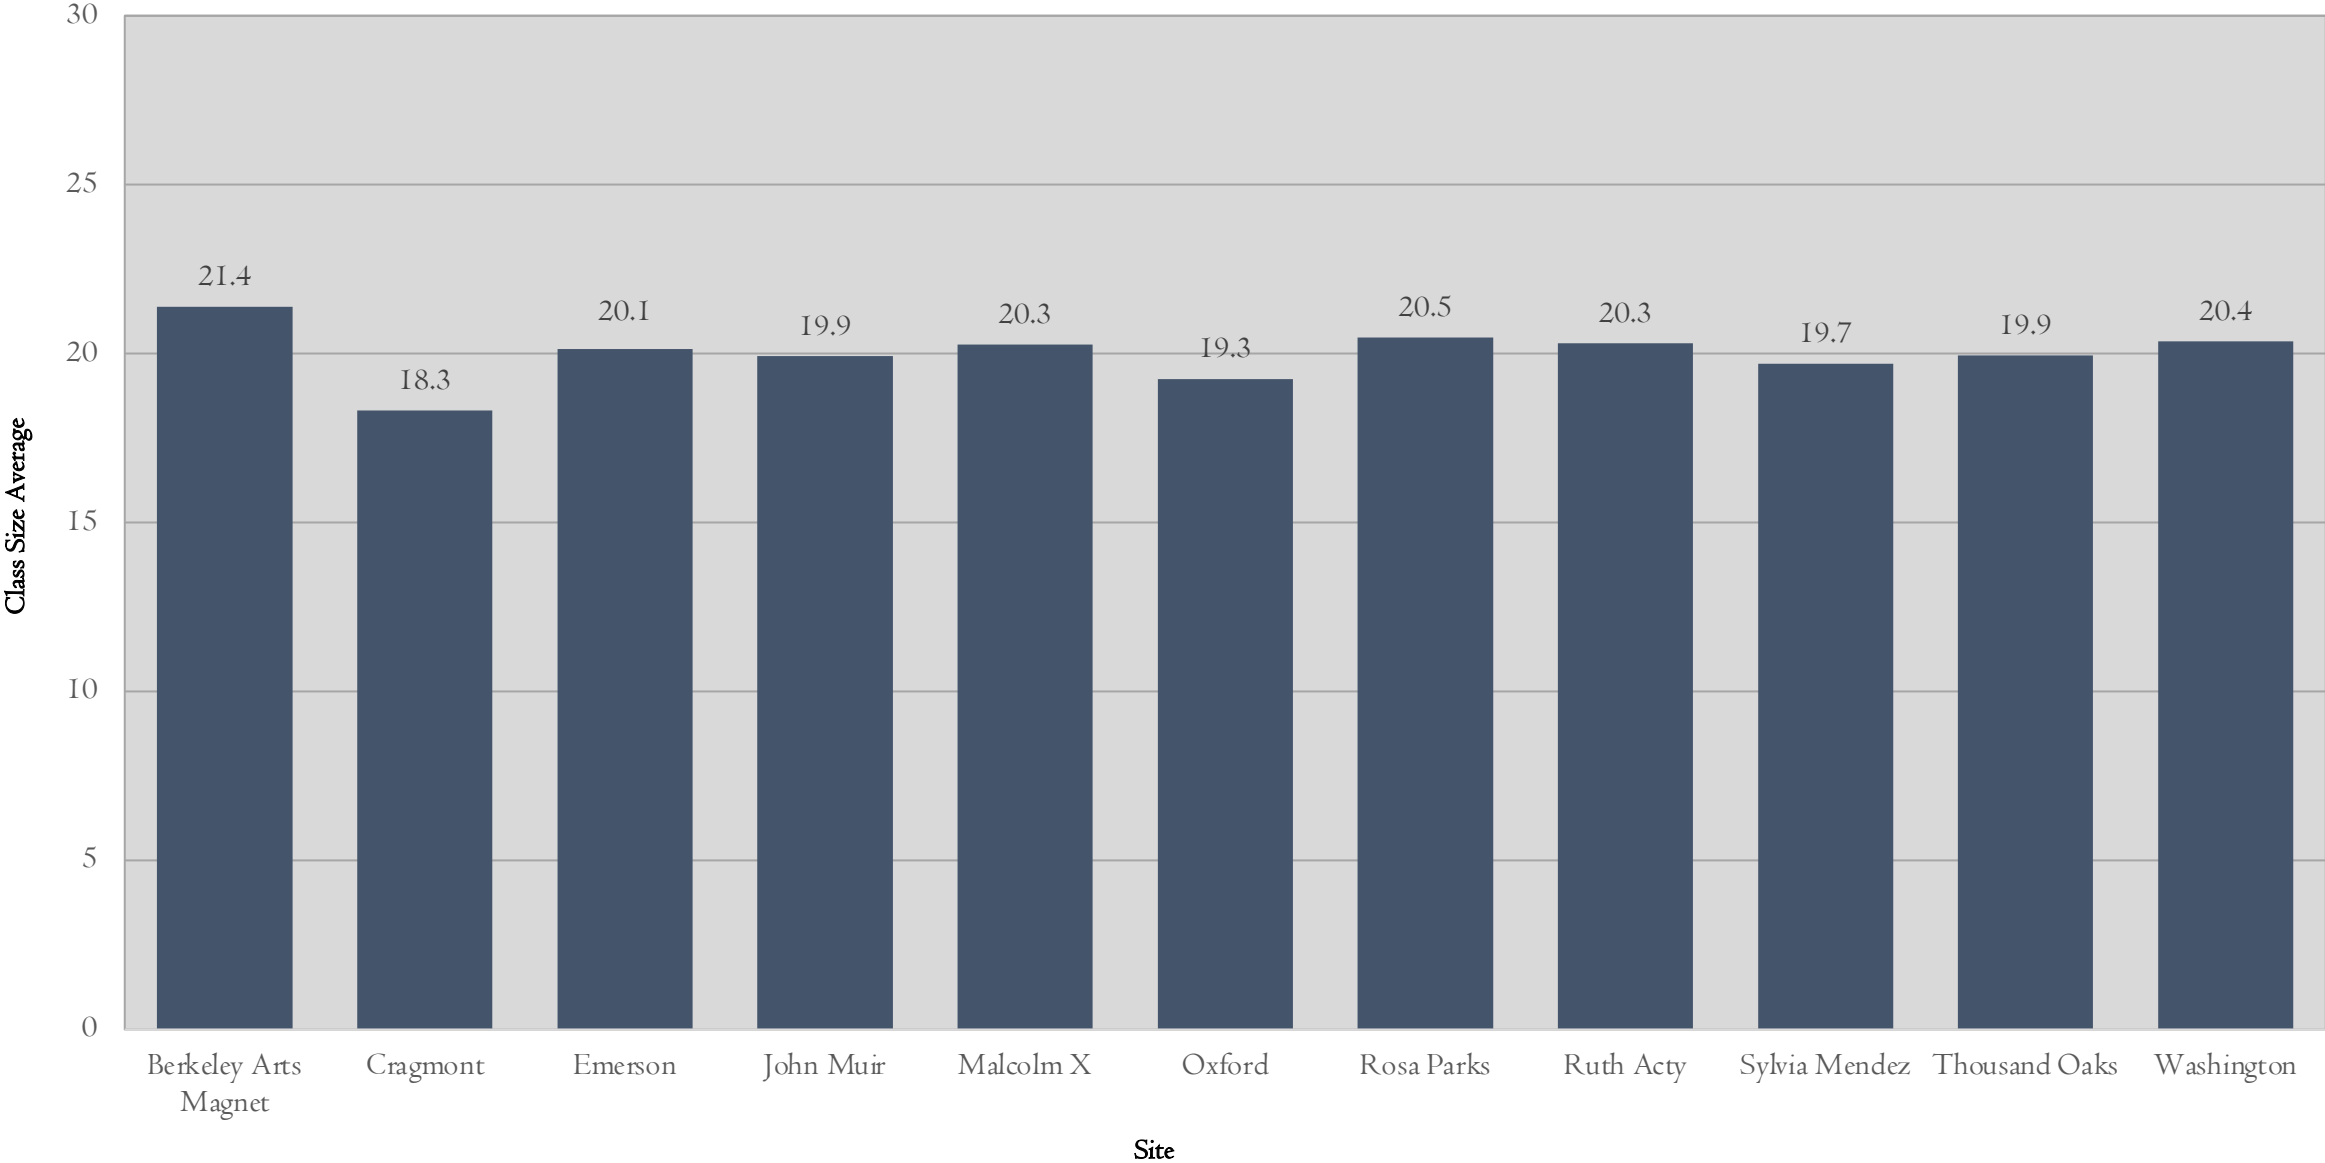

Berkeley Unified School District
Elementary Class Size Average* by Grade

Berkeley Unified School District

Class Size Average Grades K-4

Berkeley Unified School District
Class Size Average by Elementary School Grades K-5