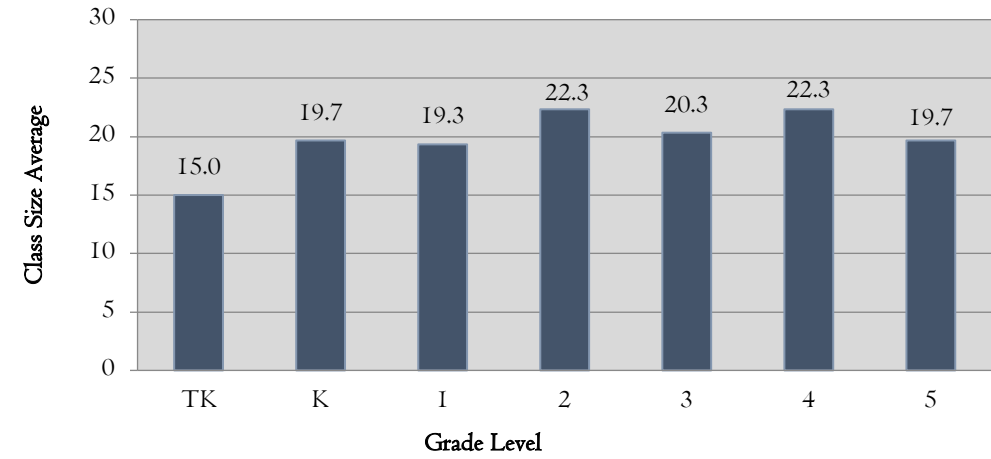

Northwest Zone

Ruth Acty