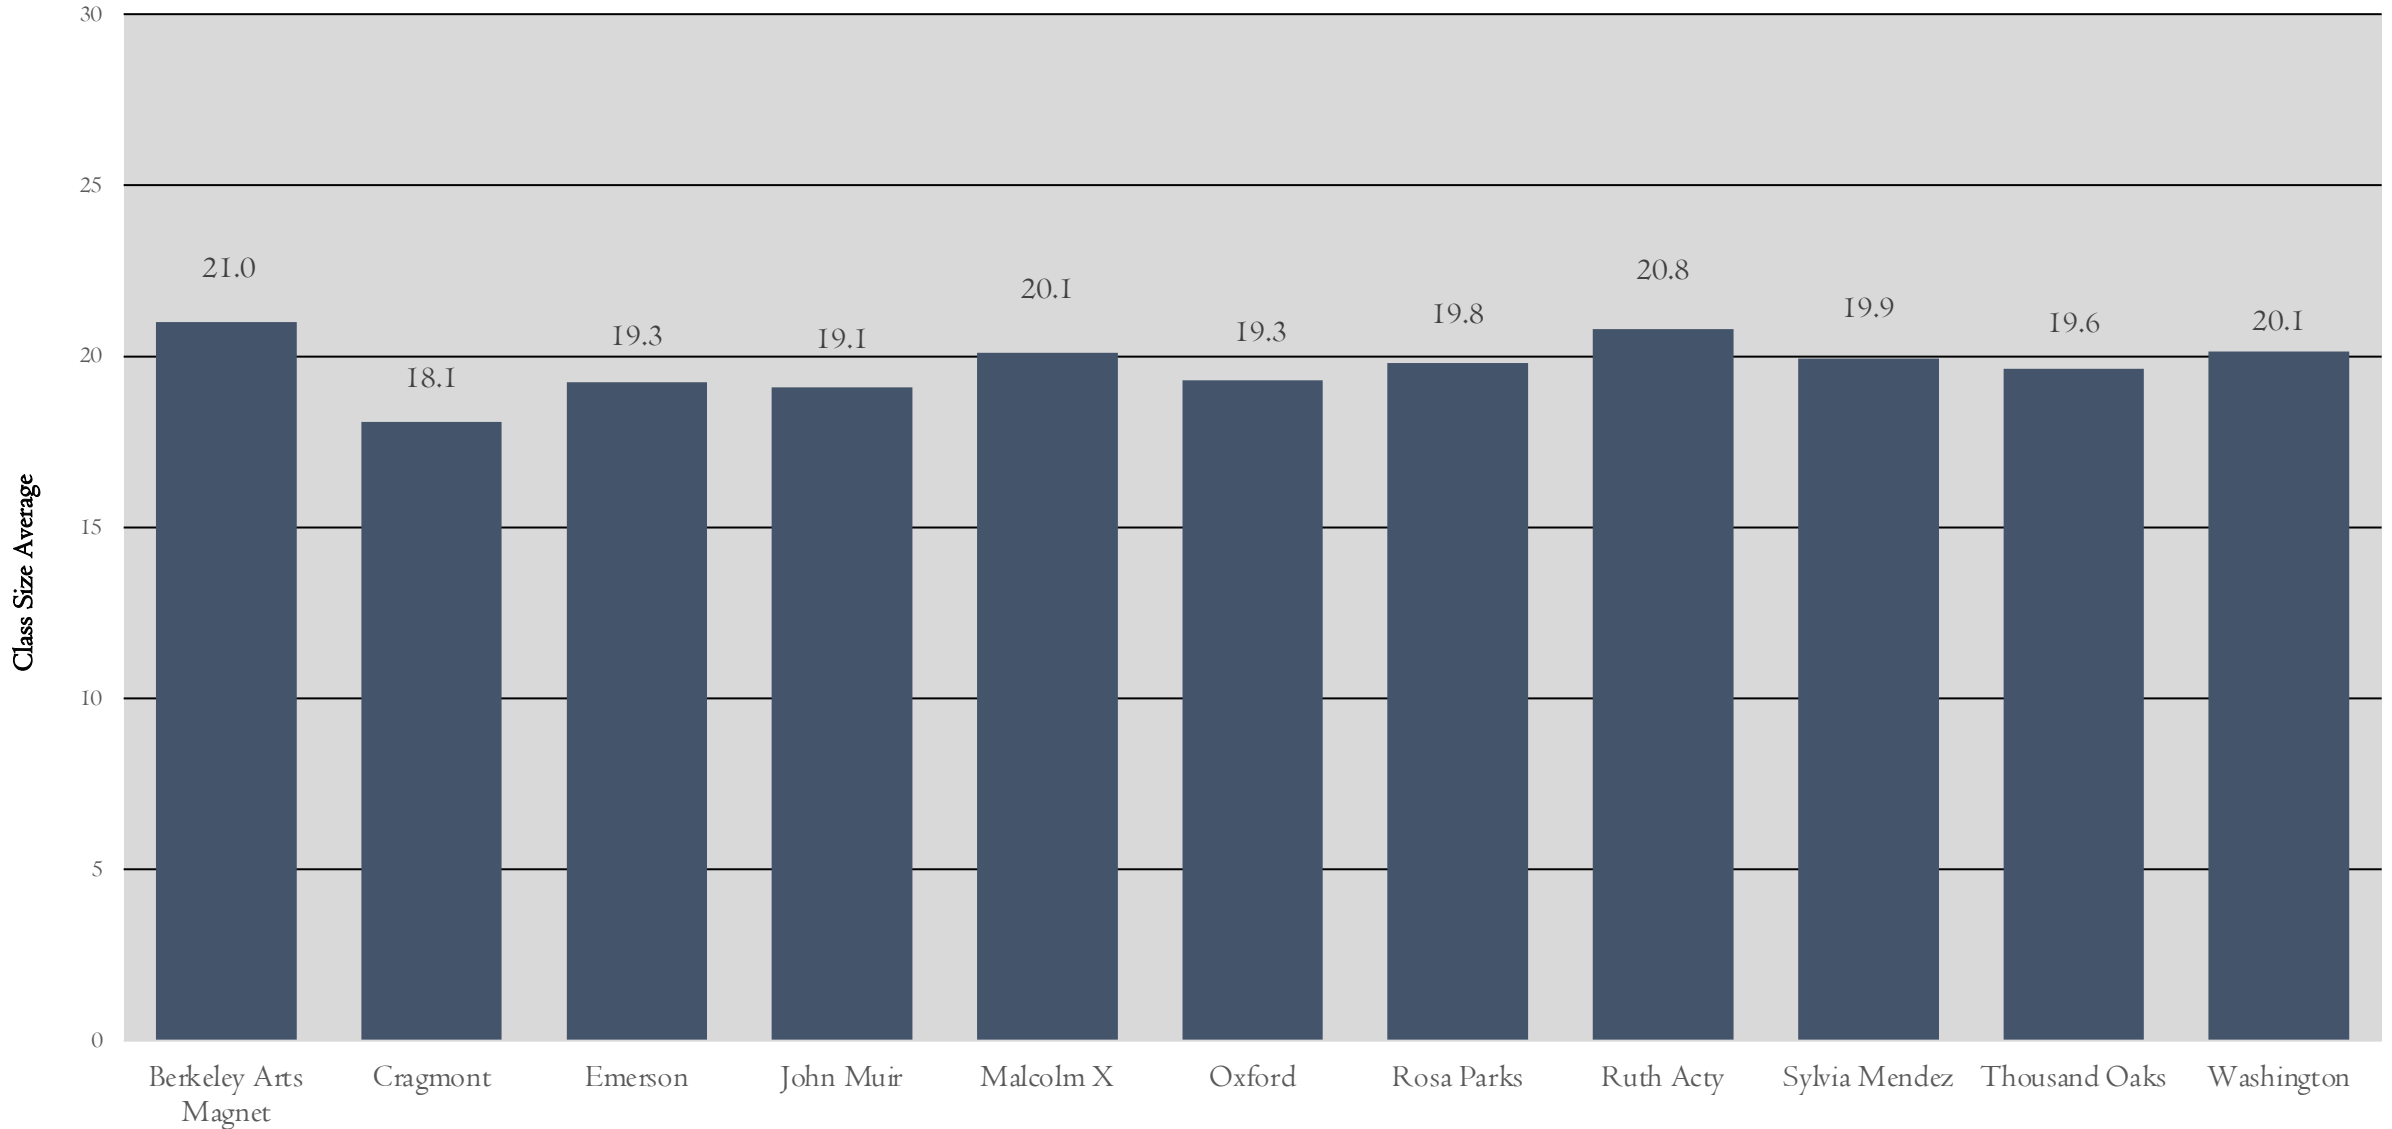

Berkeley Unified School District
Elementary Class Size Average* by Grade

Berkeley Unified School District

Class Size Average Grades K-4

Berkeley Unified School District
Class Size Average by Elementary School Grades K-5