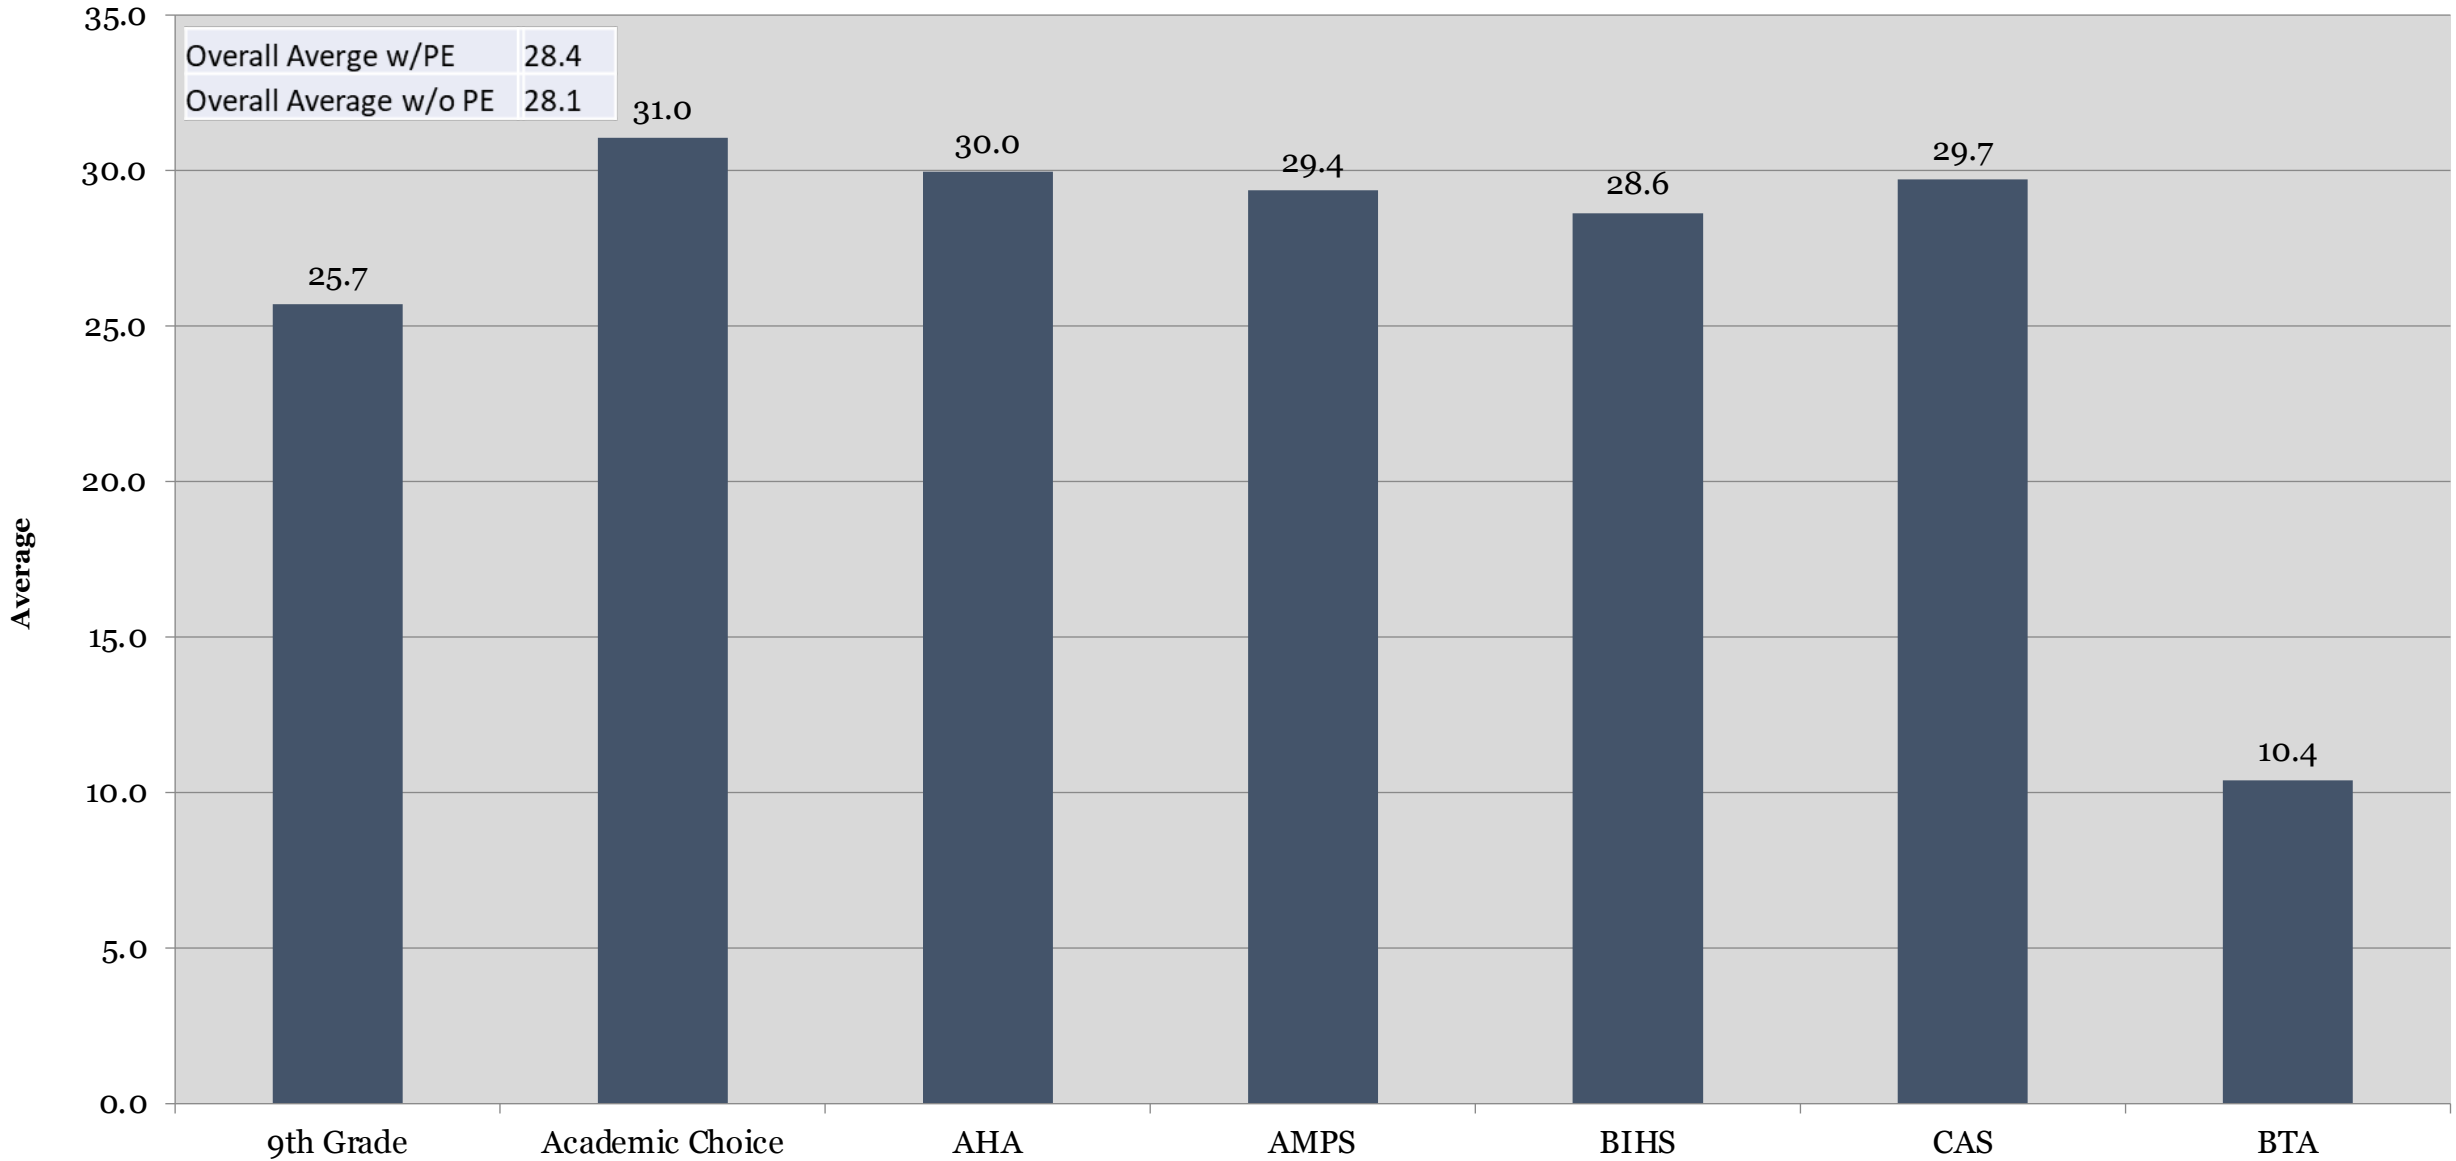

Berkeley High School Overall Average by Small Learning Community (SLC)

SLC