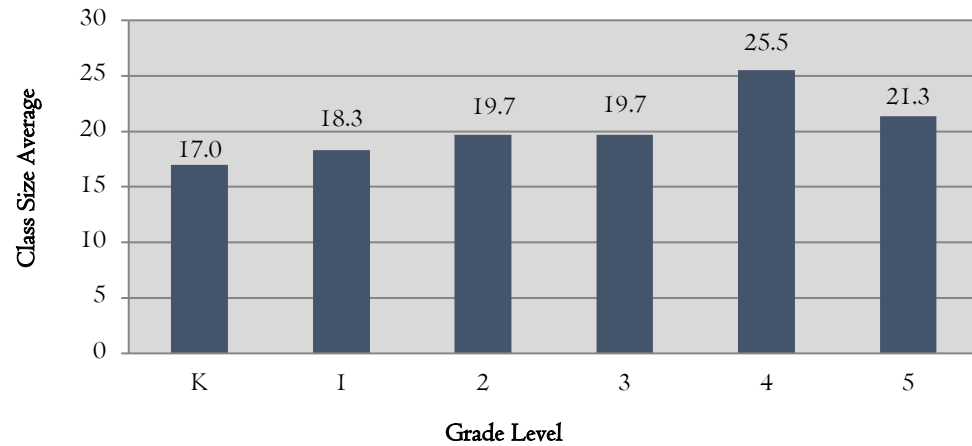

Thousand Oaks