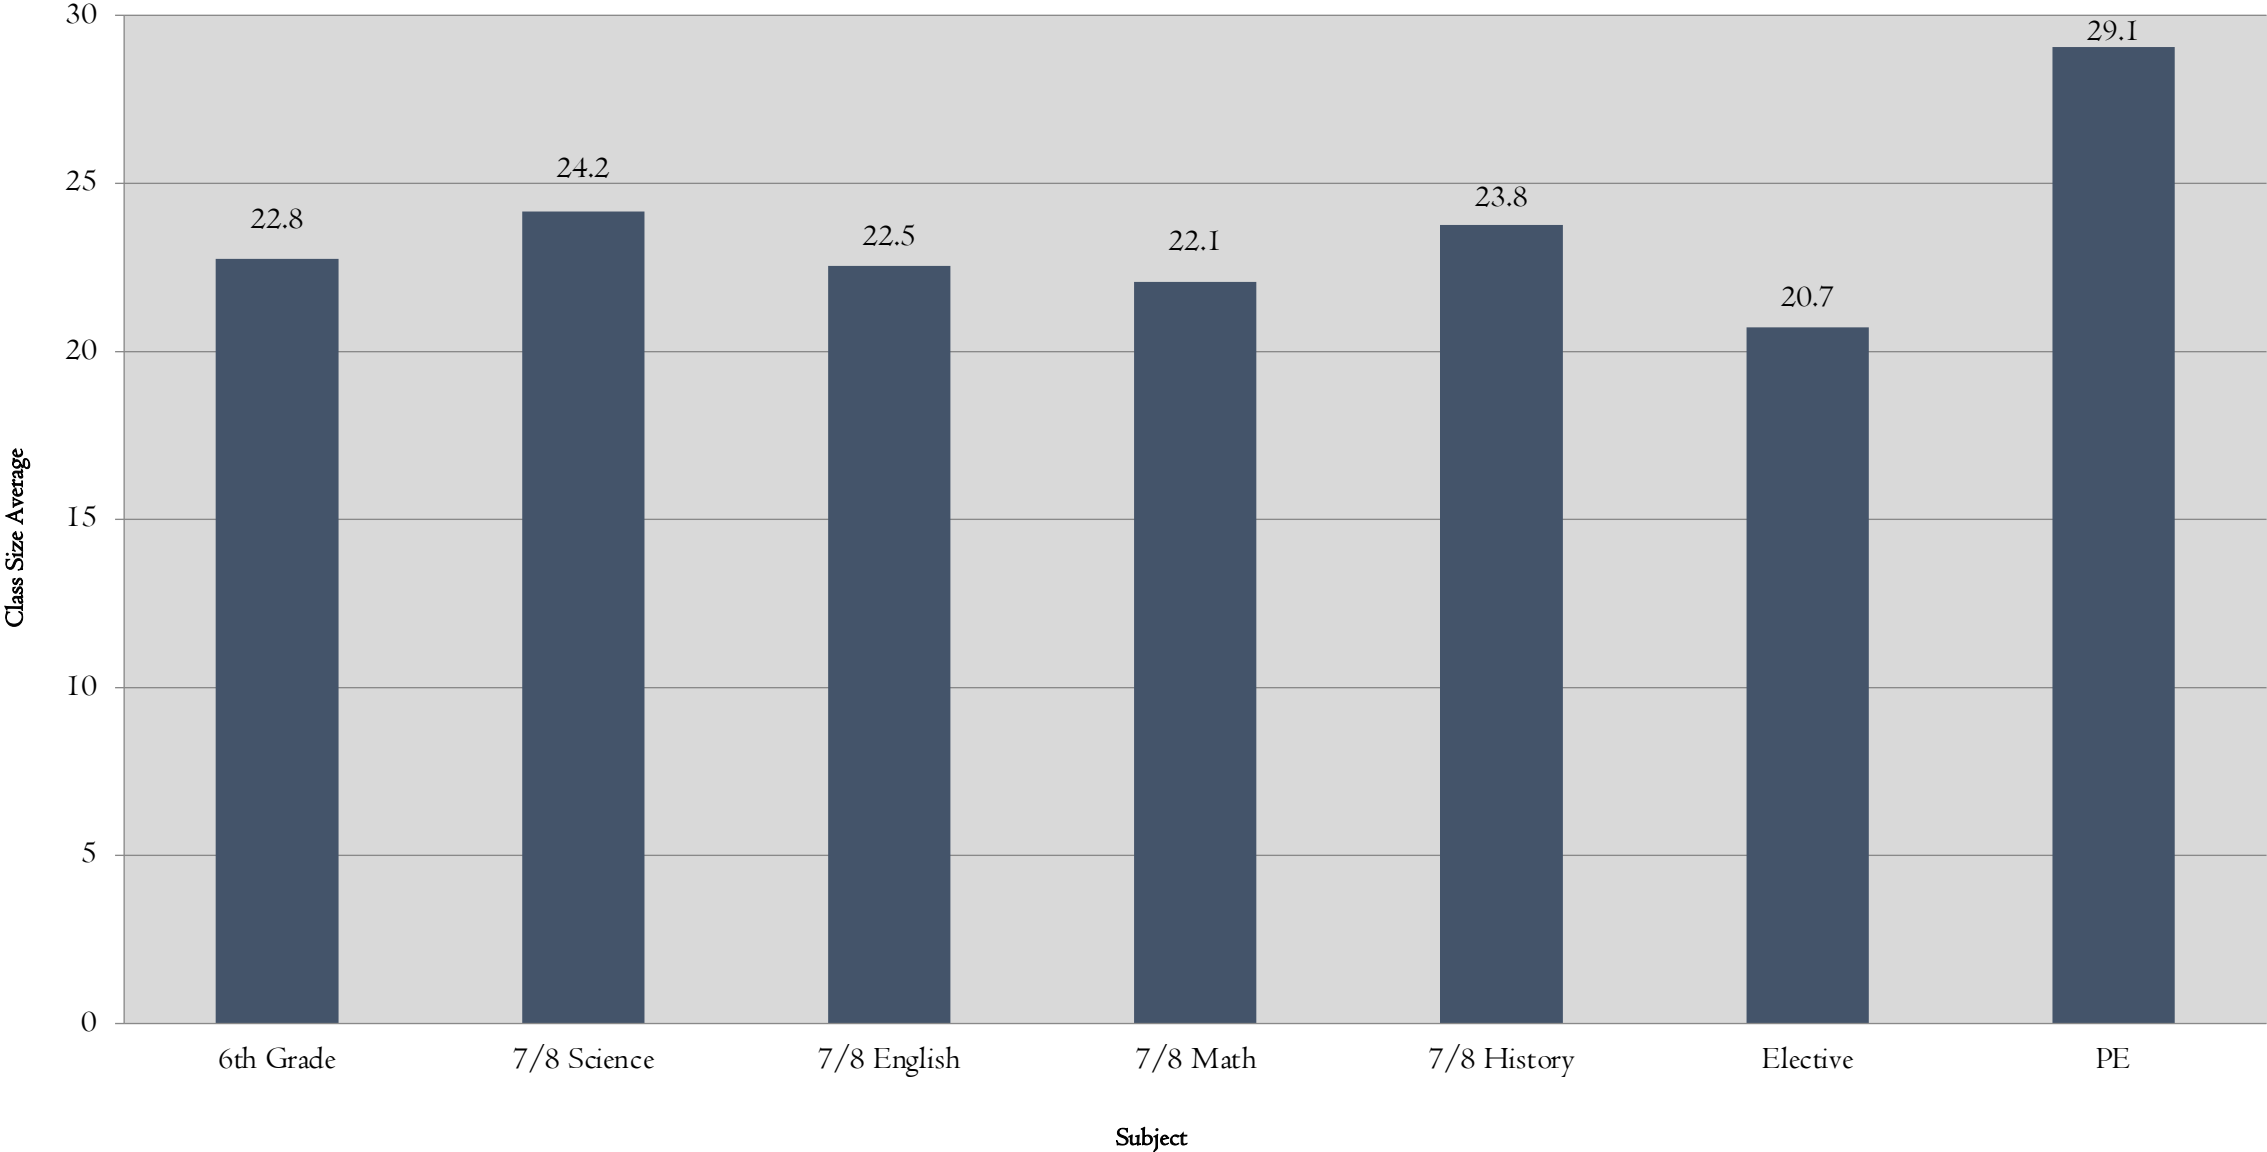

Berkeley Unified School District

Longfellow Middle School Class Size Average