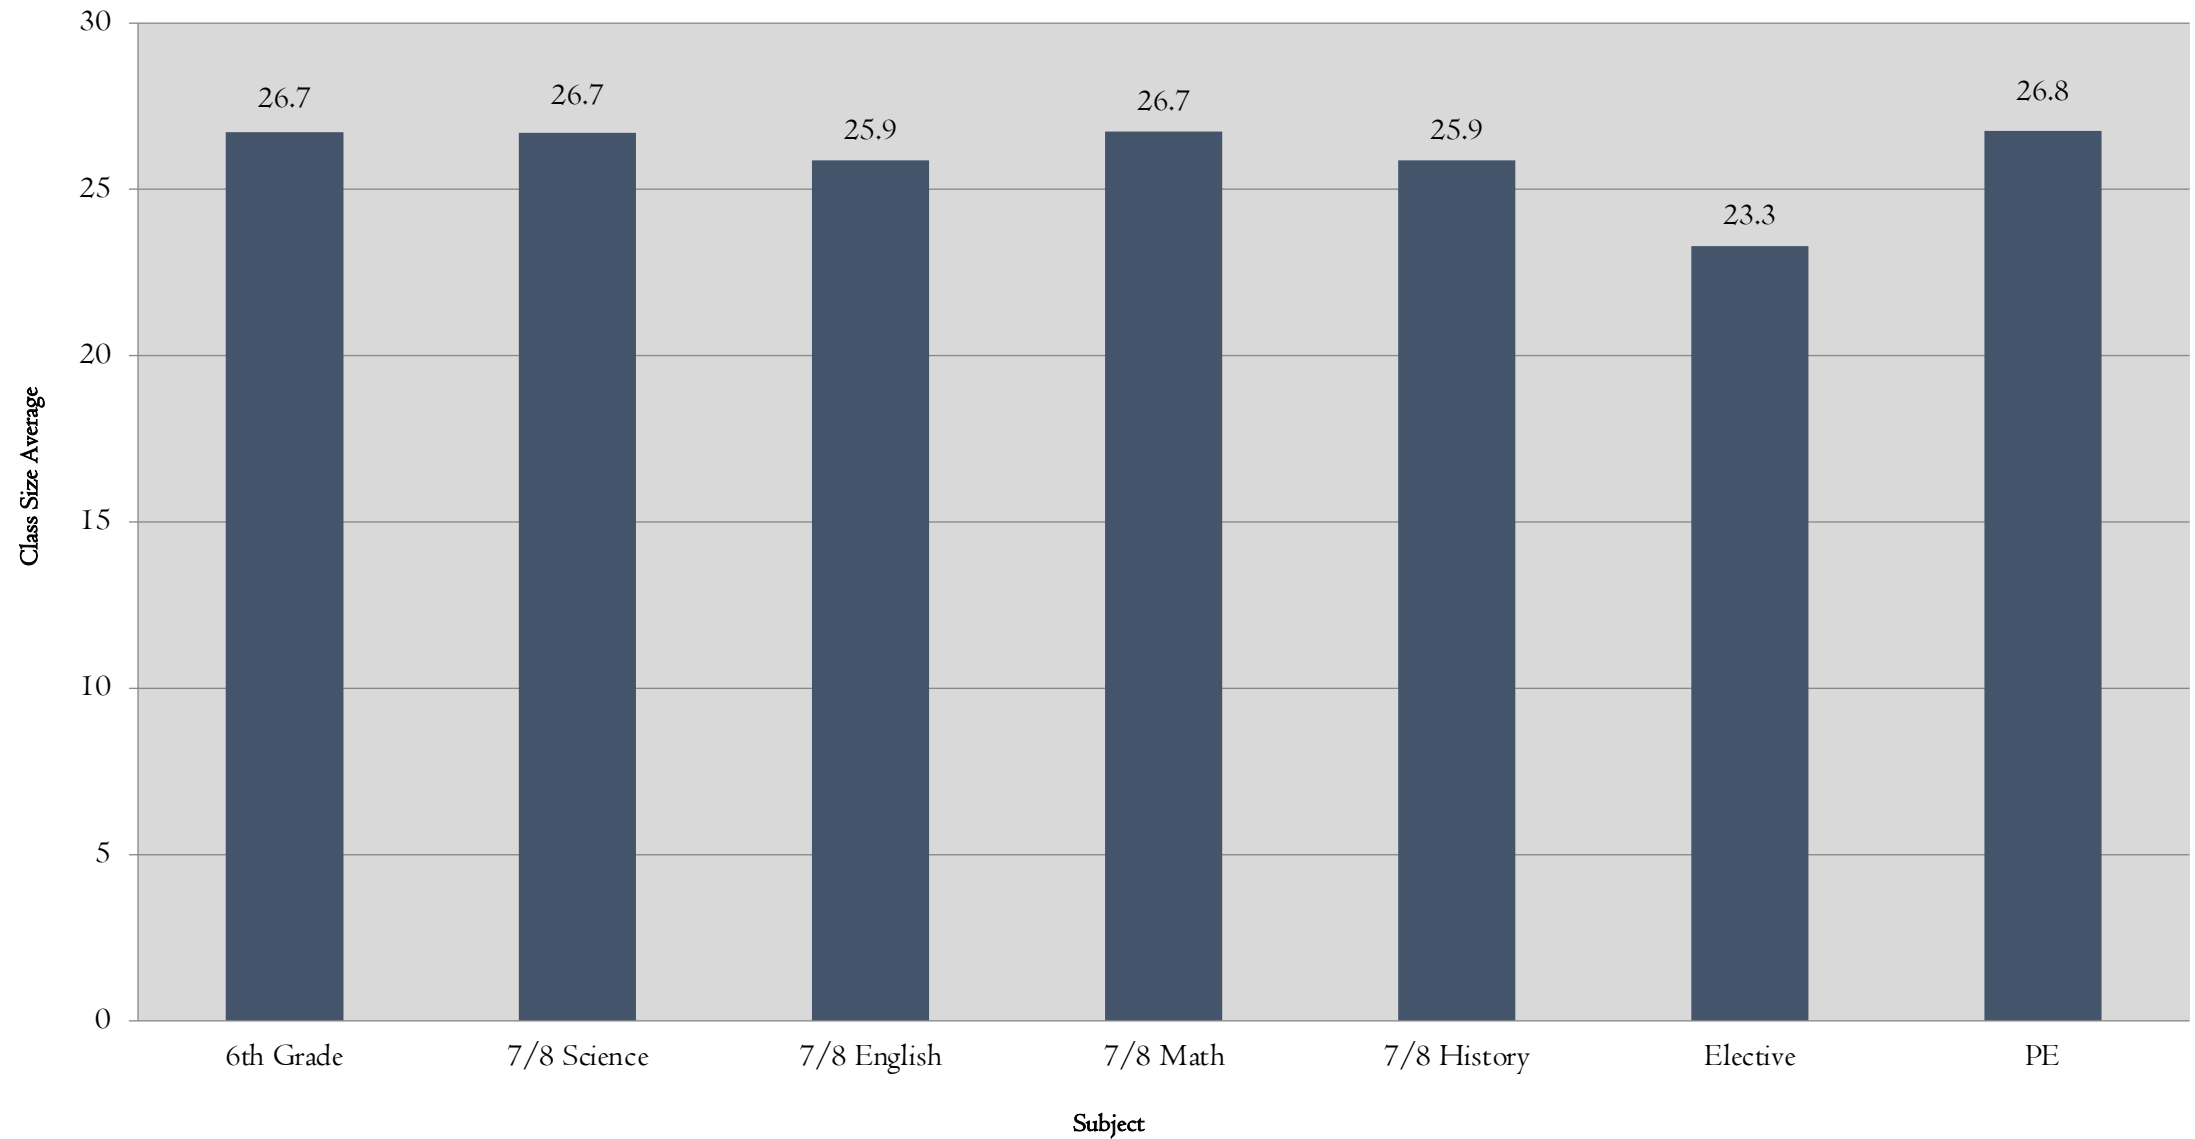

Berkeley Unified School District

King Middle School Class Size Average