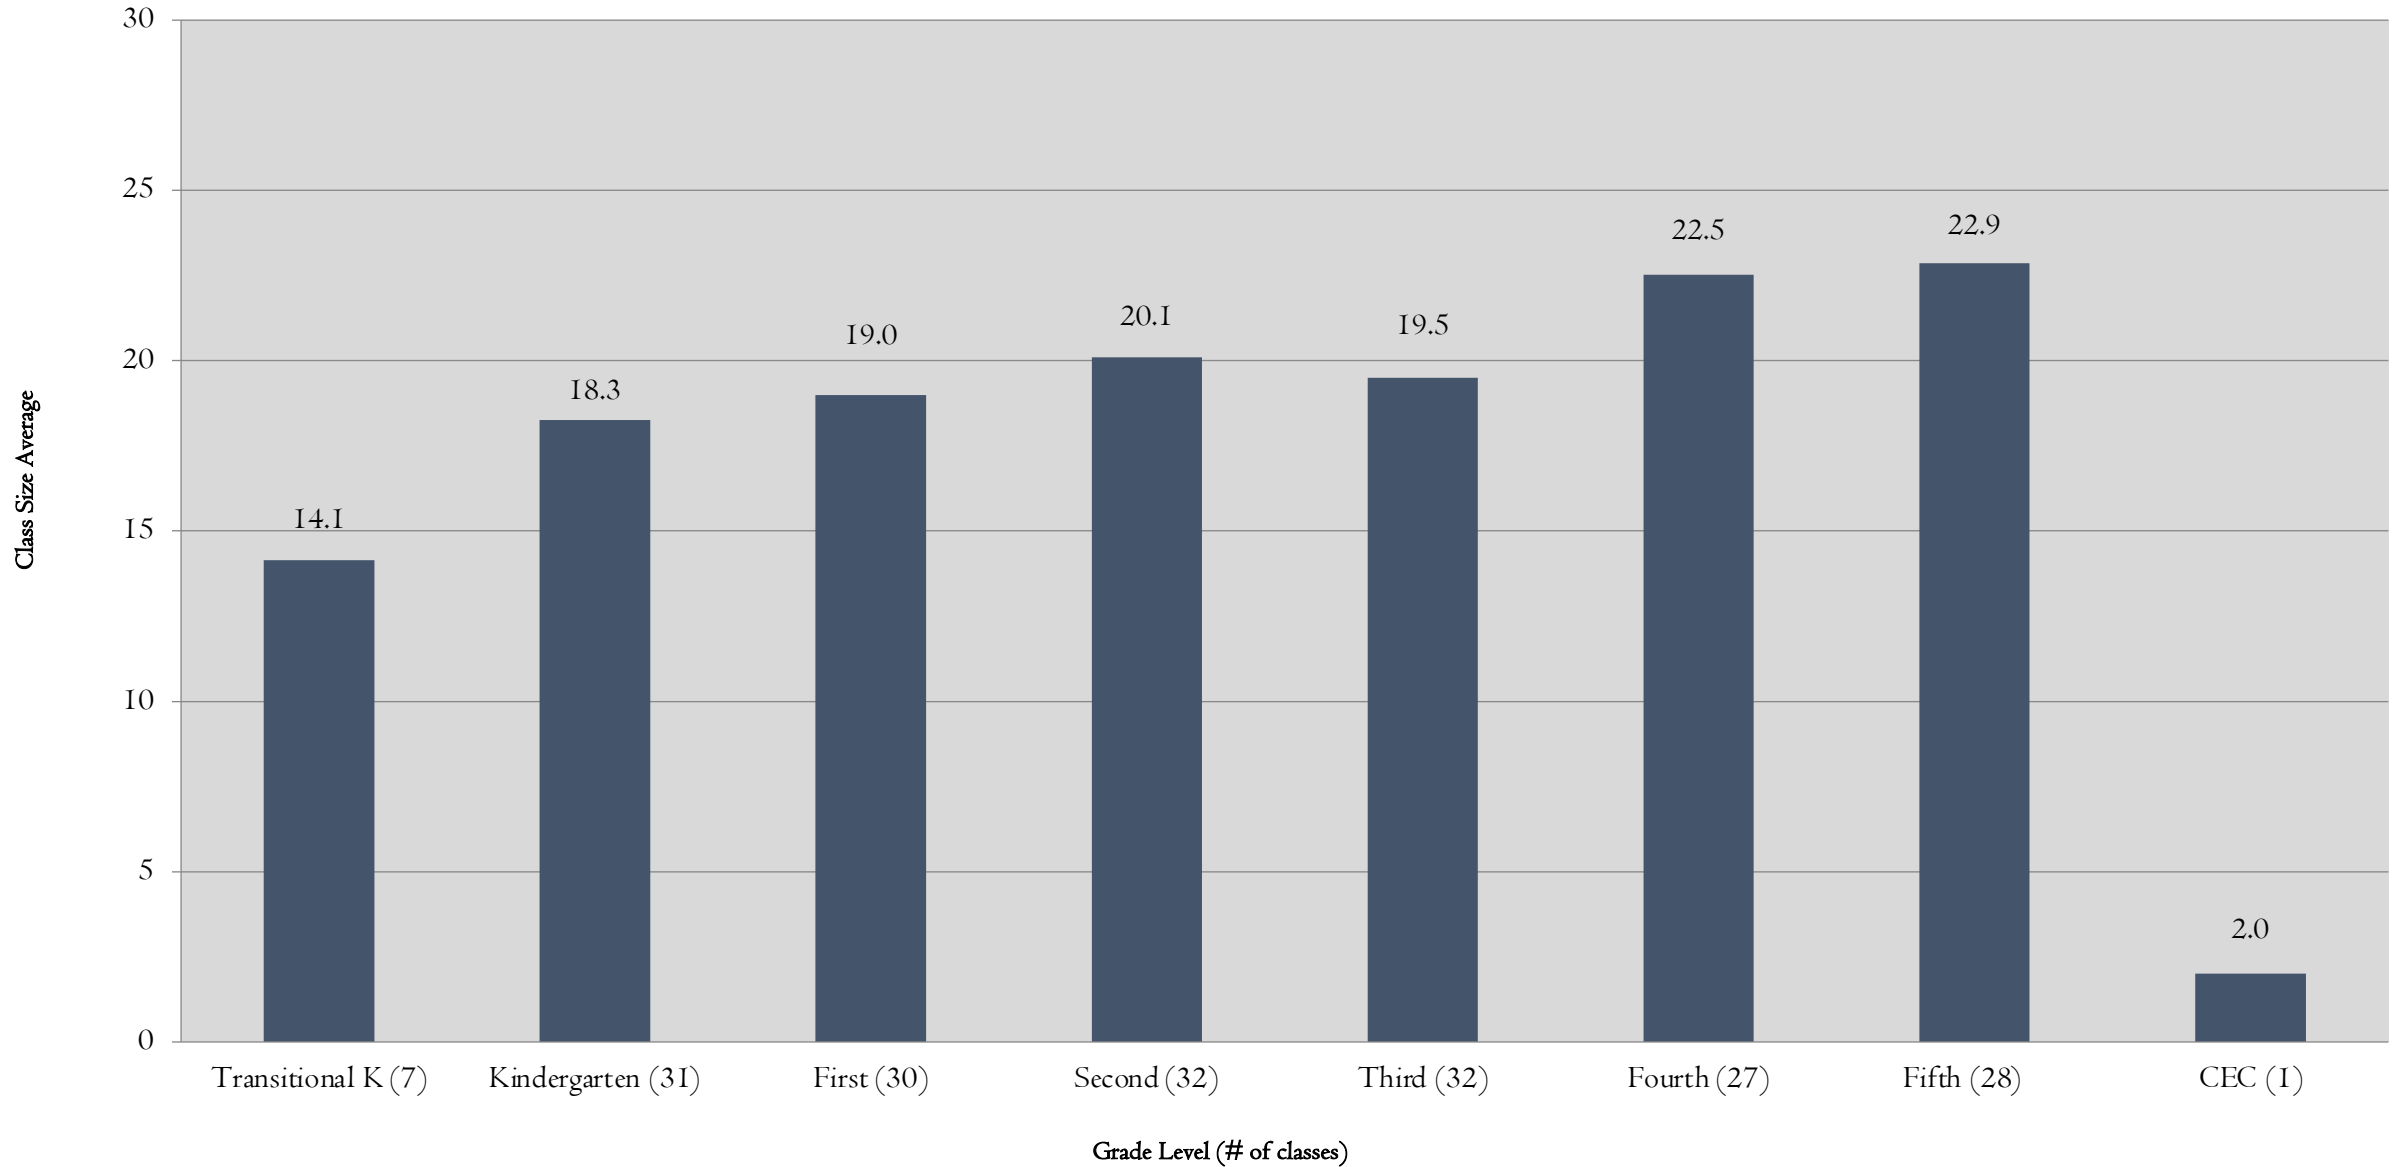

Berkeley Unified School District
Elementary Class Size Average* by Grade

Berkeley Unified School District

Class Size Average Grades K-4

Berkeley Unified School District
Class Size Average by Elementary School Grades K-5