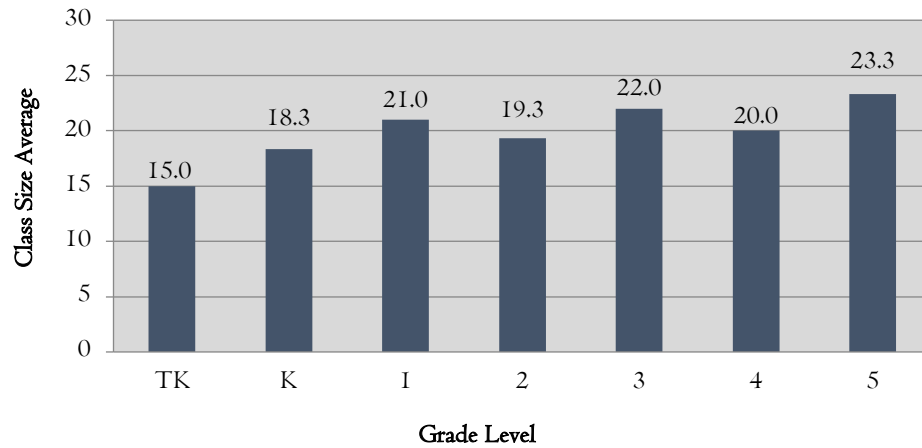

Berkeley Arts Magnet

Southeast Zone

Emerson

John Muir

Sylvia Mendez

Malcolm X

Berkeley Unified School District

Middle School Class Size Average by Subject