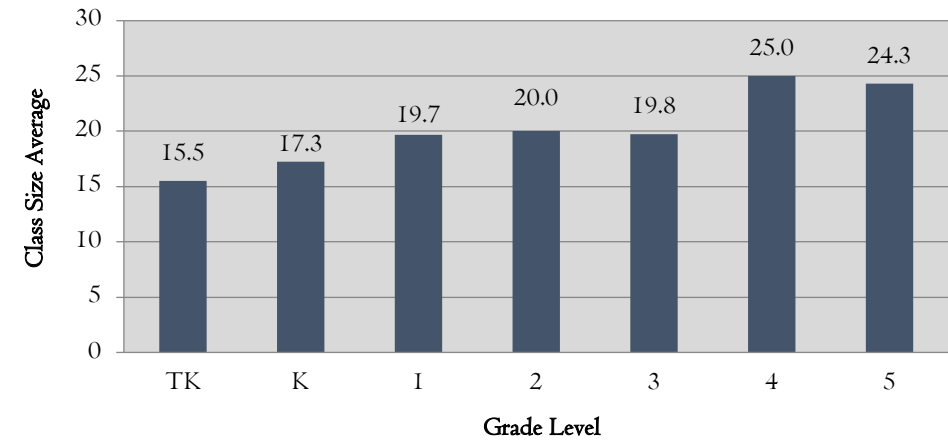

Berkeley Arts Magnet

Southeast Zone

Emerson

John Muir

Sylvia Mendez

Malcolm X

Berkeley Unified School District

Middle School Class Size Average by Subject

Berkeley Unified School District

King Middle School Class Size Average

Berkeley Unified School District

Longfellow Middle School Class Size Average

Berkeley Unified School District
Willard Middle School Class Size Average