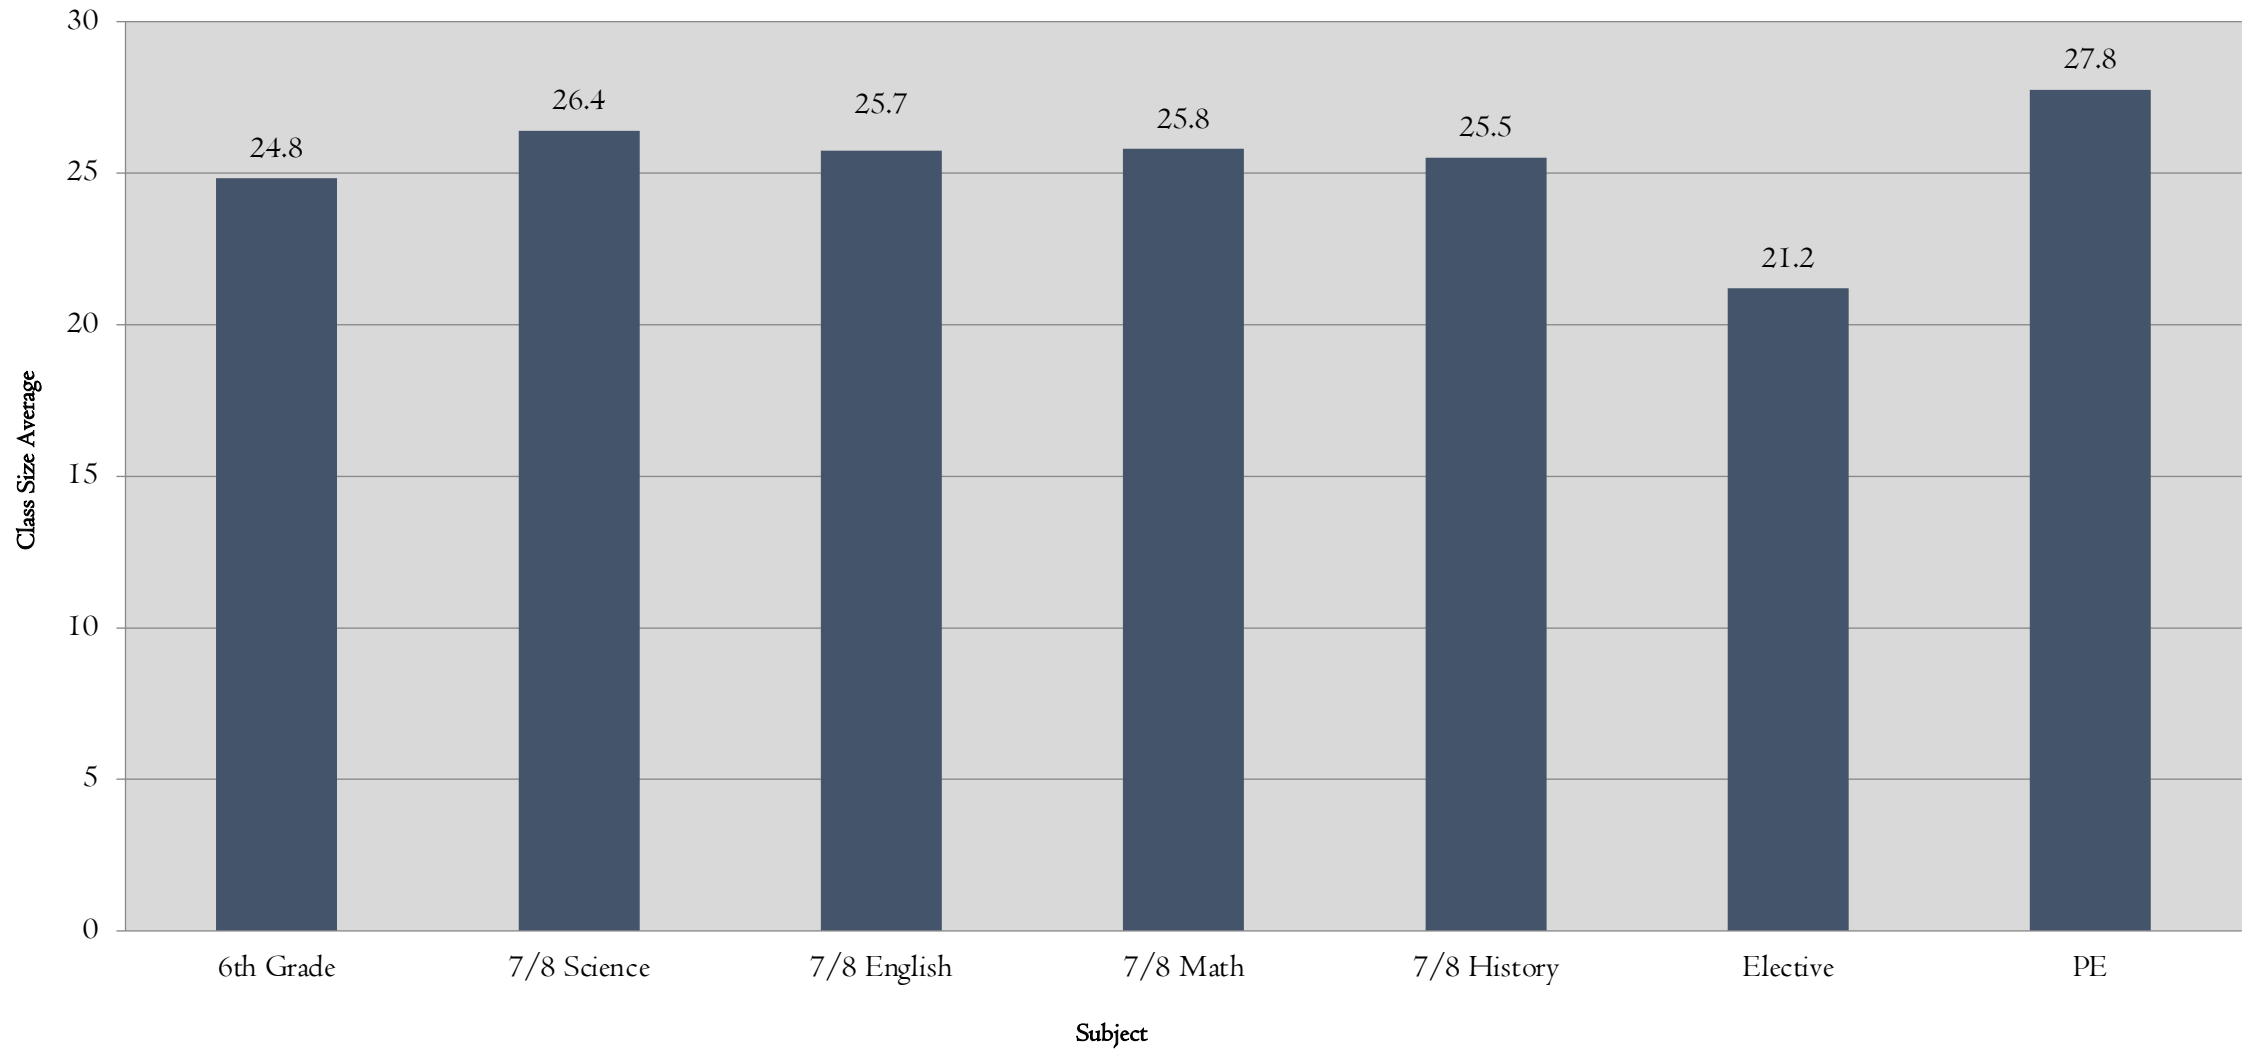

Berkeley Arts Magnet

Southeast Zone

Emerson

John Muir

Sylvia Mendez

Malcolm X

Berkeley Unified School District

Middle School Class Size Average by Subject