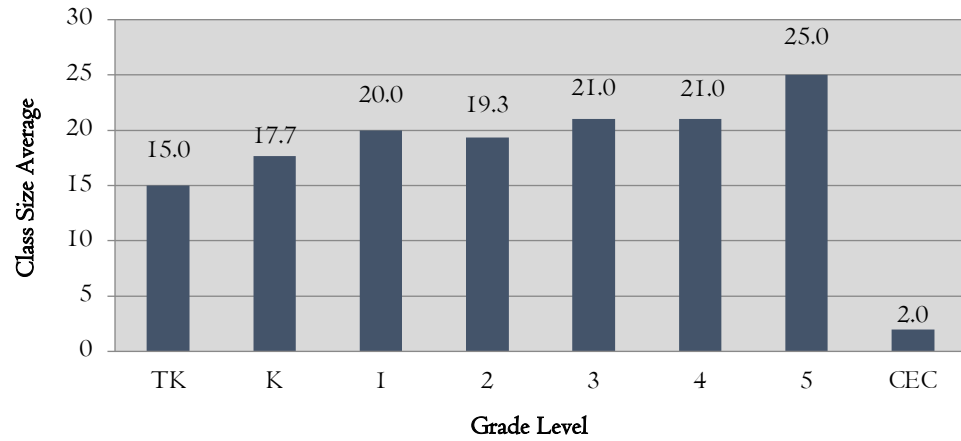

Northwest Zone

Rosa Parks