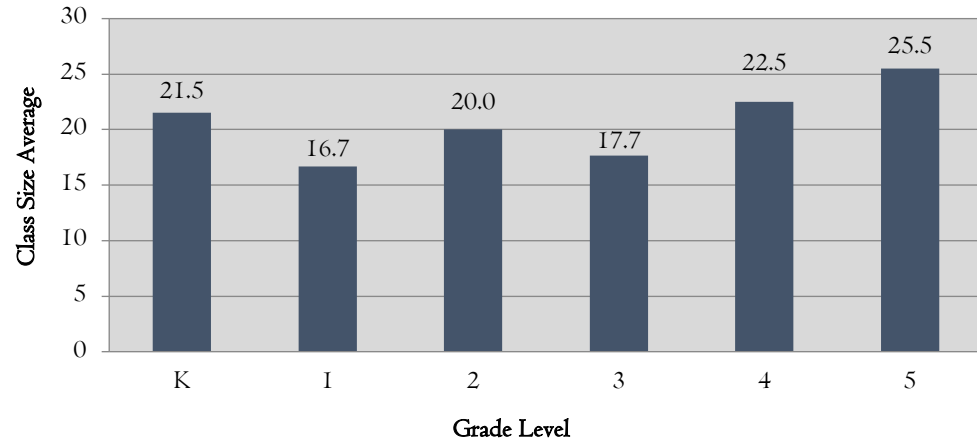

Berkeley Arts Magnet

Southeast Zone

Emerson

John Muir

Sylvia Mendez

Malcolm X

Berkeley Unified School District

Middle School Class Size Average by Subject