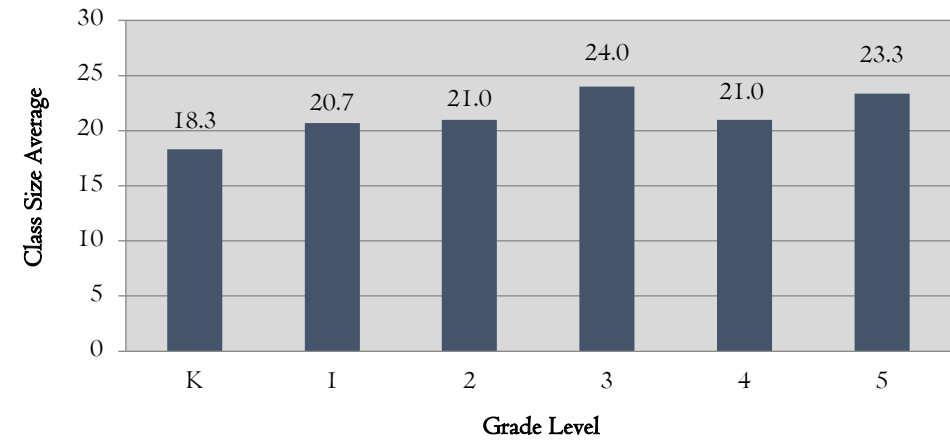

Berkeley Arts Magnet

Southeast Zone

Emerson

John Muir

Sylvia Mendez

Malcolm X

Berkeley Unified School District

Middle School Class Size Average by Subject