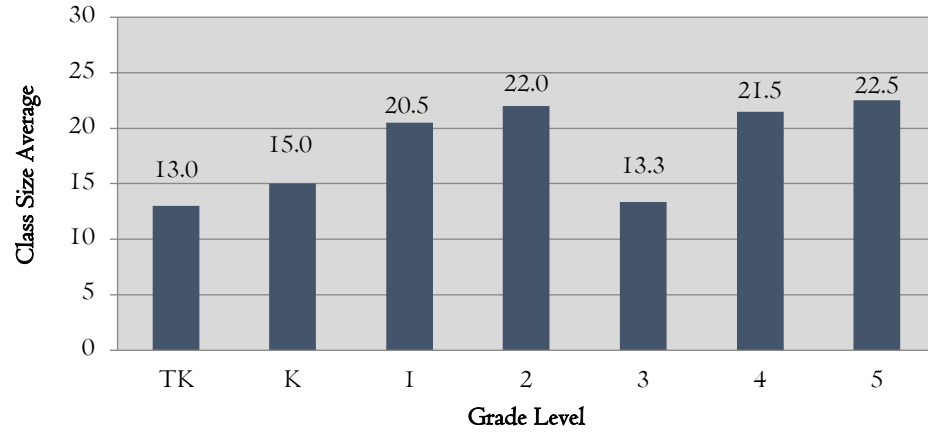

Central Zone

Cragmont