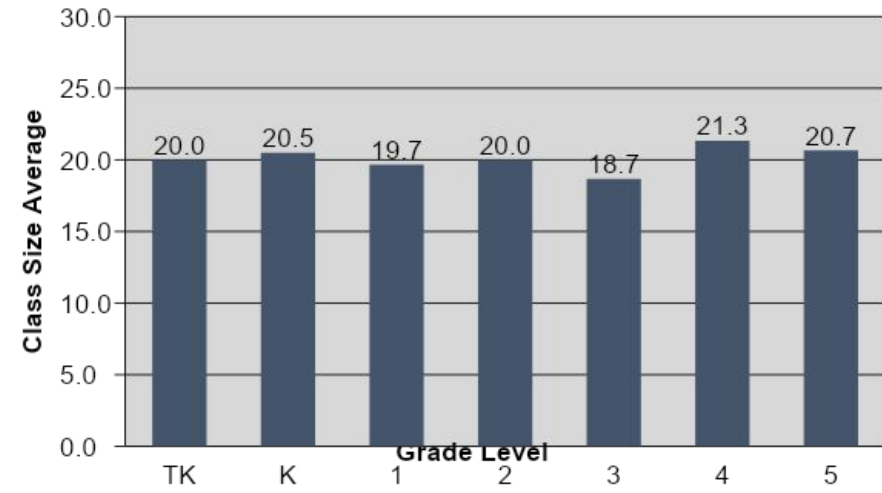

Northwest Zone

Rosa Parks