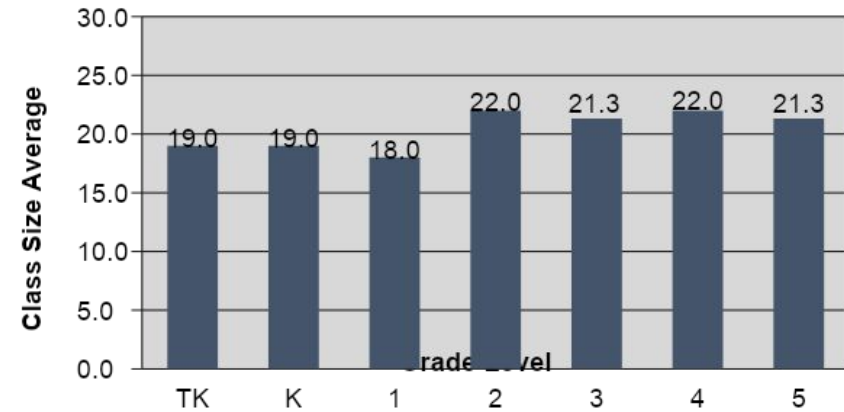

Berkeley Arts Magnet

Southeast Zone

Emerson

John Muir

Sylvia Mendez

Malcolm X

Berkeley Unified School District
Middle School Class Size Average by Subject

Berkeley Unified School District
King Middle School Class Size Average