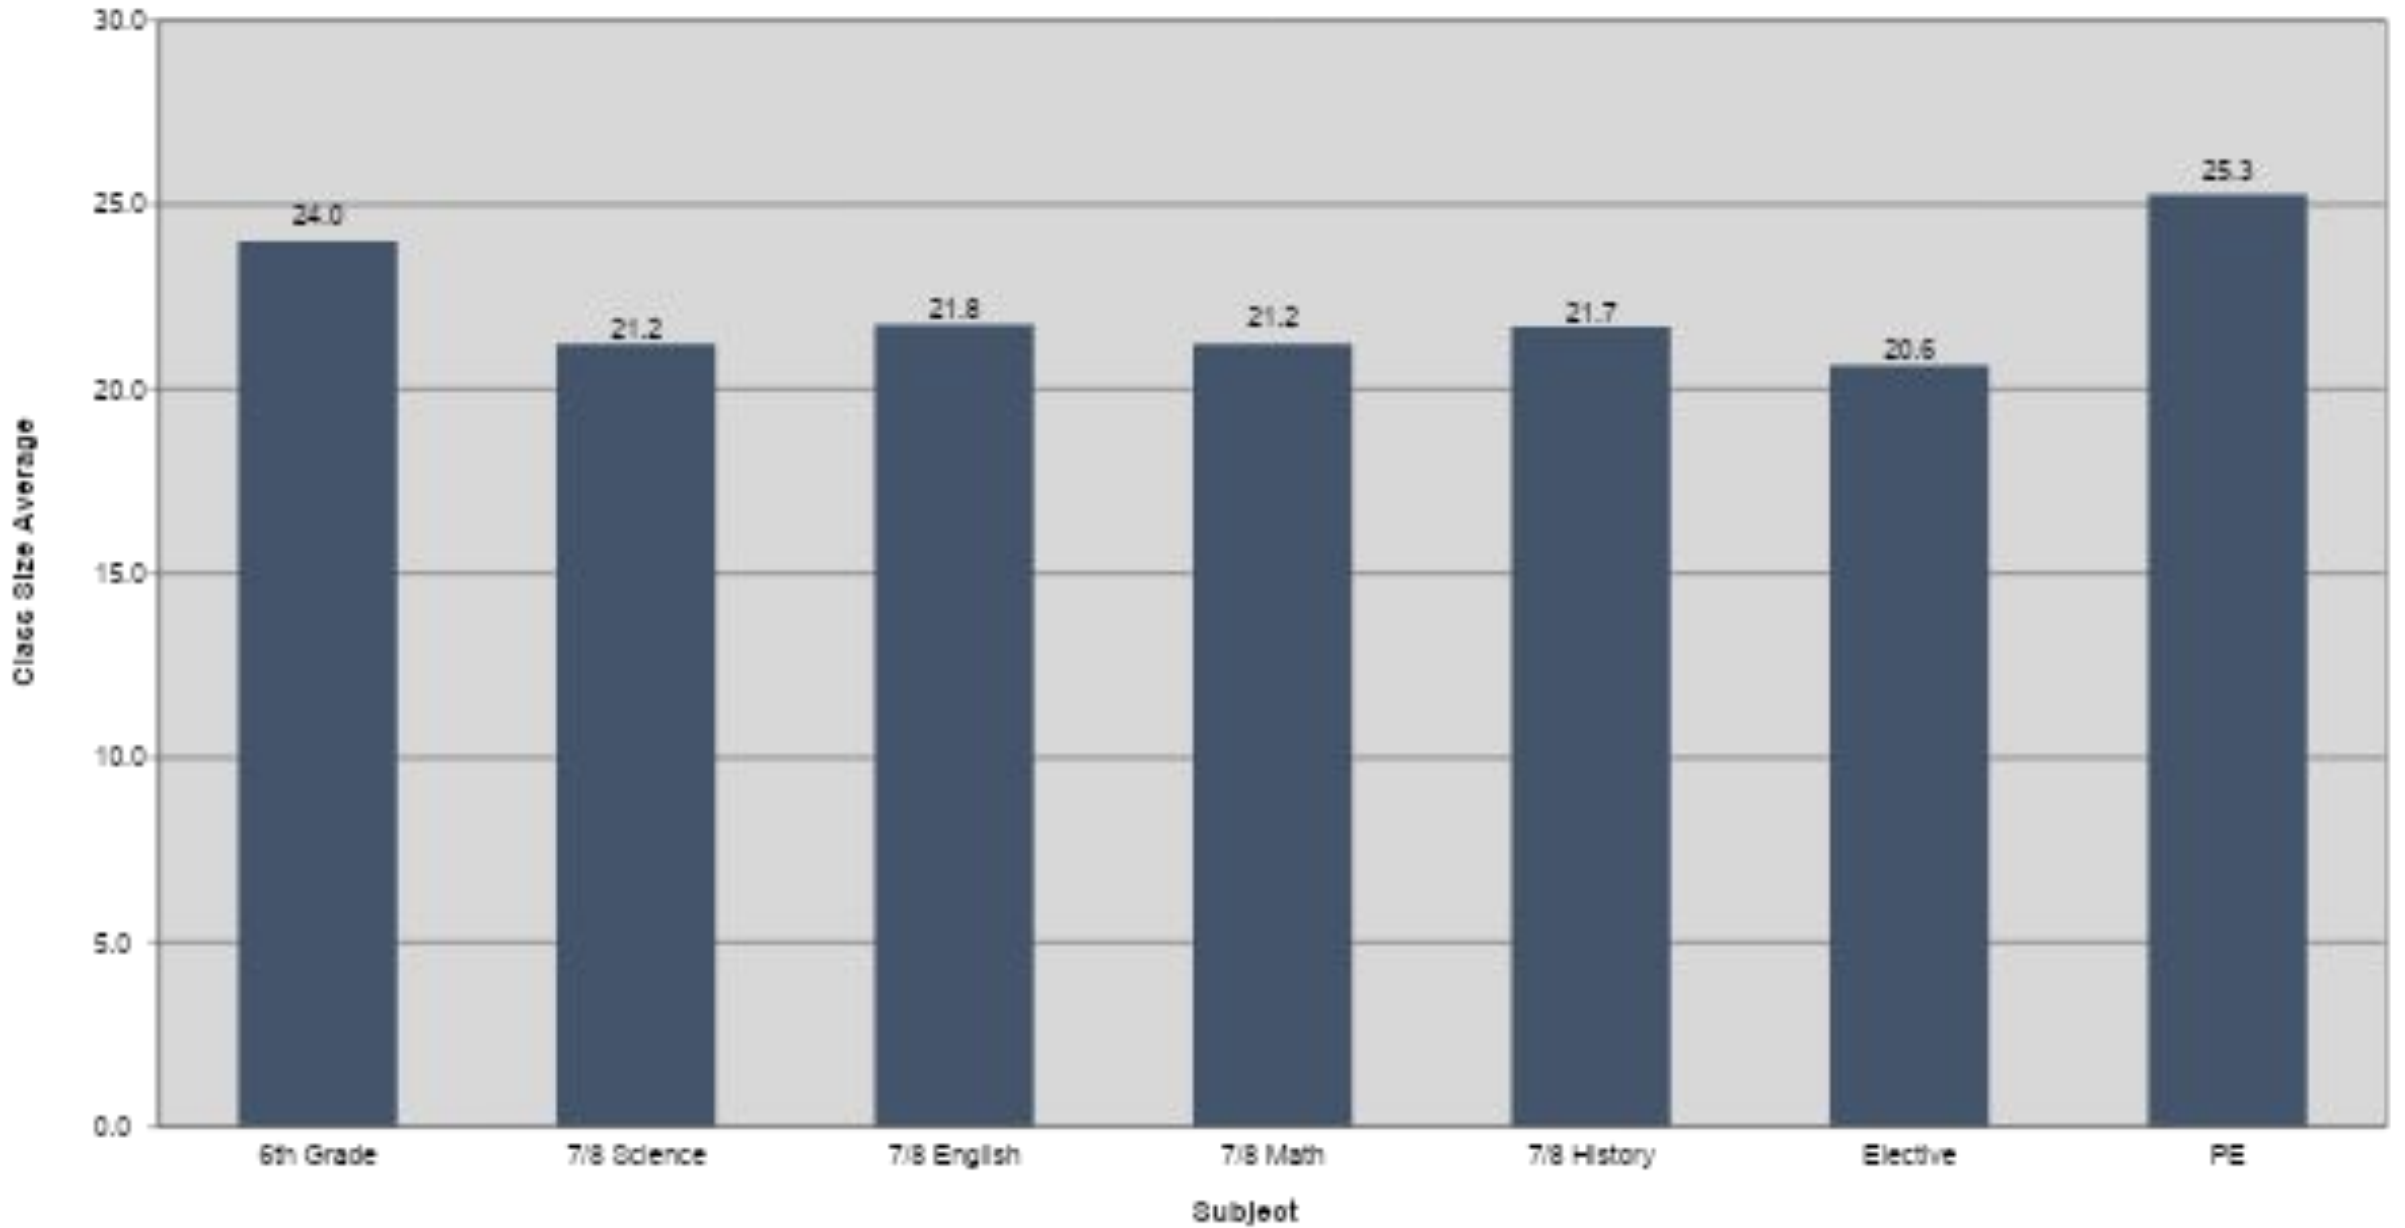

Berkeley Unified School District
Longfellow Middle School Class Size Average