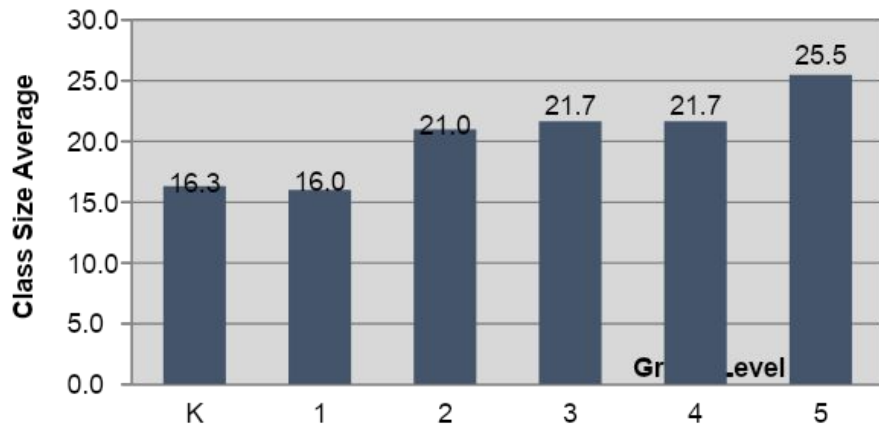

Thousand Oaks