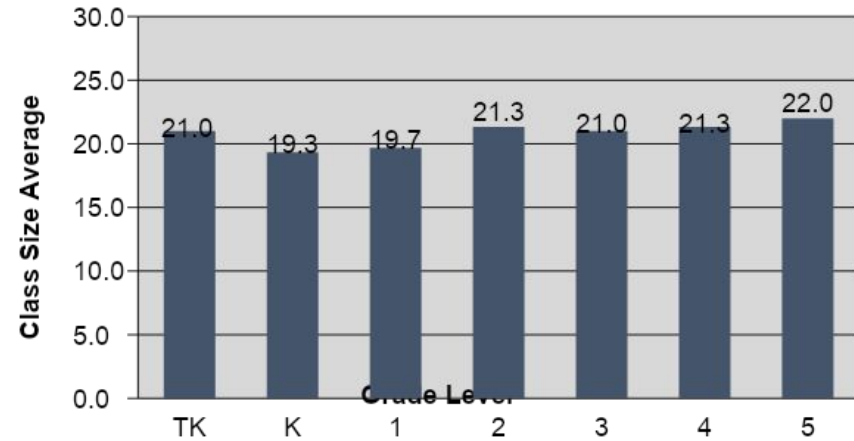

Berkeley Arts Magnet

Southeast Zone

Emerson

John Muir

Sylvia Mendez

Malcolm X

Berkeley Unified School District
Middle School Class Size Average by Subject

Berkeley Unified School District
King Middle School Class Size Average