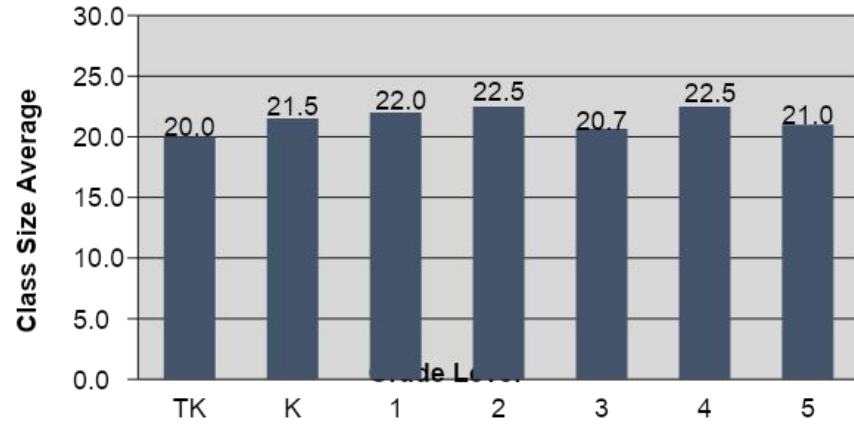

Central Zone

Cragmont