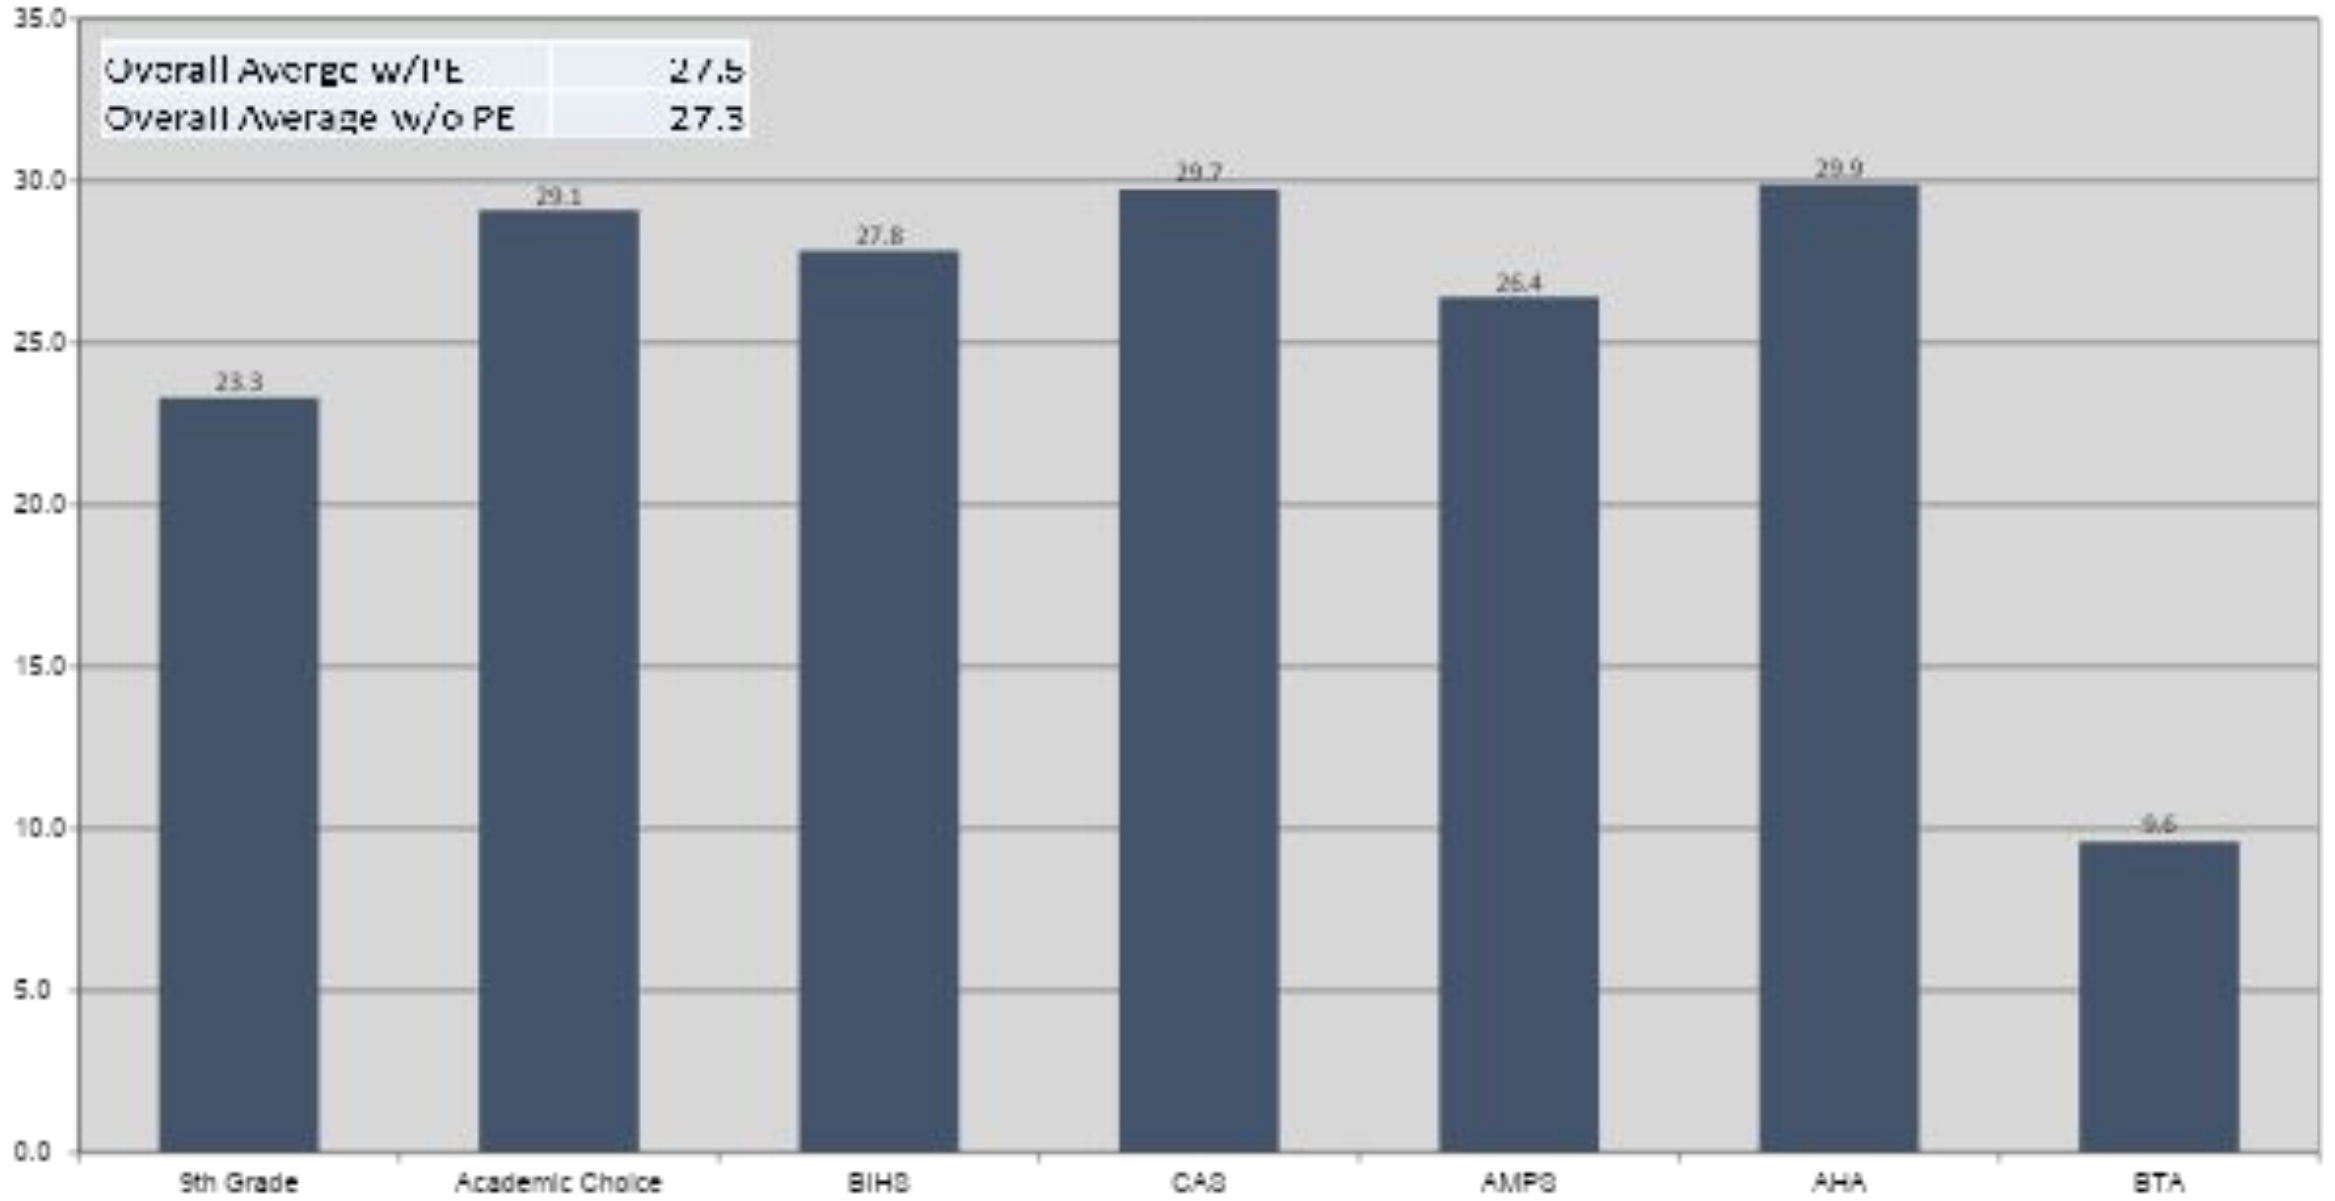

Berkeley Unified School District
Longfellow Middle School Class Size Average

Berkeley Unified School District
Willard Middle School Class Size Average

Berkeley Unified School District

Class Size Average by Small Learning Community (SLC)