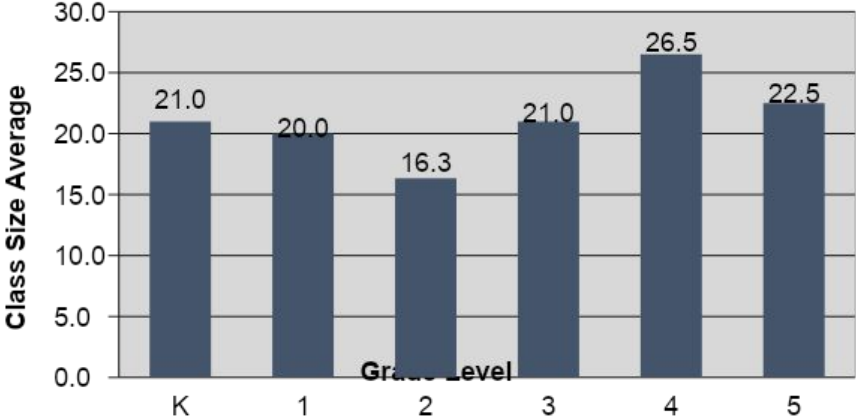

Berkeley Arts Magnet

Southeast Zone

Emerson

John Muir

Sylvia Mendez

Malcolm X

Berkeley Unified School District
Middle School Class Size Average by Subject

Berkeley Unified School District
King Middle School Class Size Average