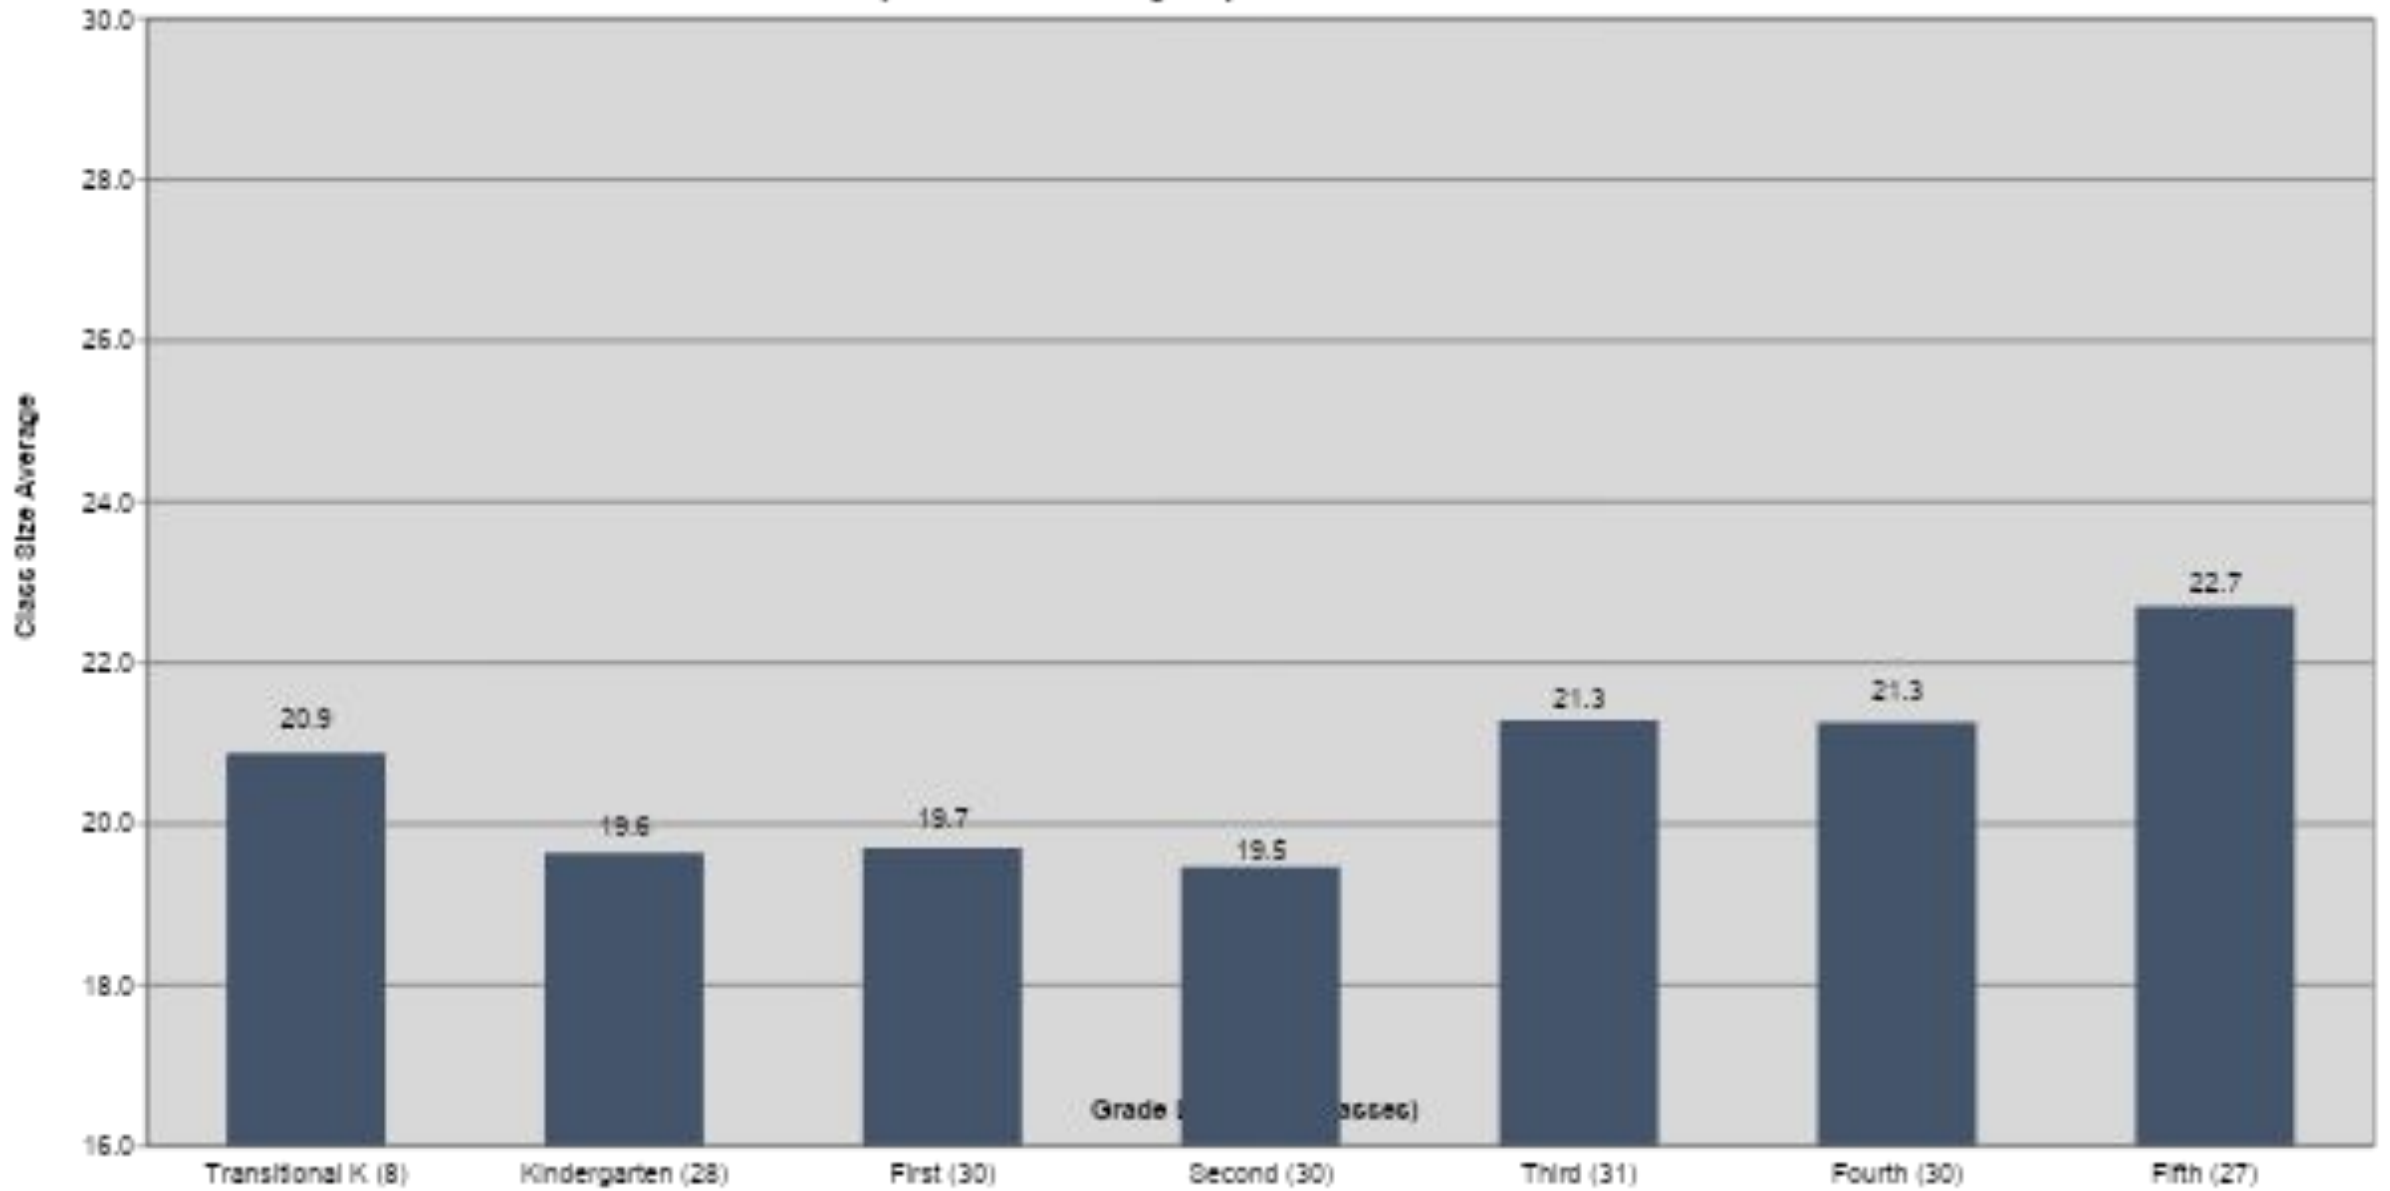

Berkeley Unified School District

Elementary Class Size Average Grades TK-5 by School

Berkeley Unified School District

Elementary Class Size Average* Grades K-5 by School

Berkeley Unified School District
Elementary Class Size Average* by Grade