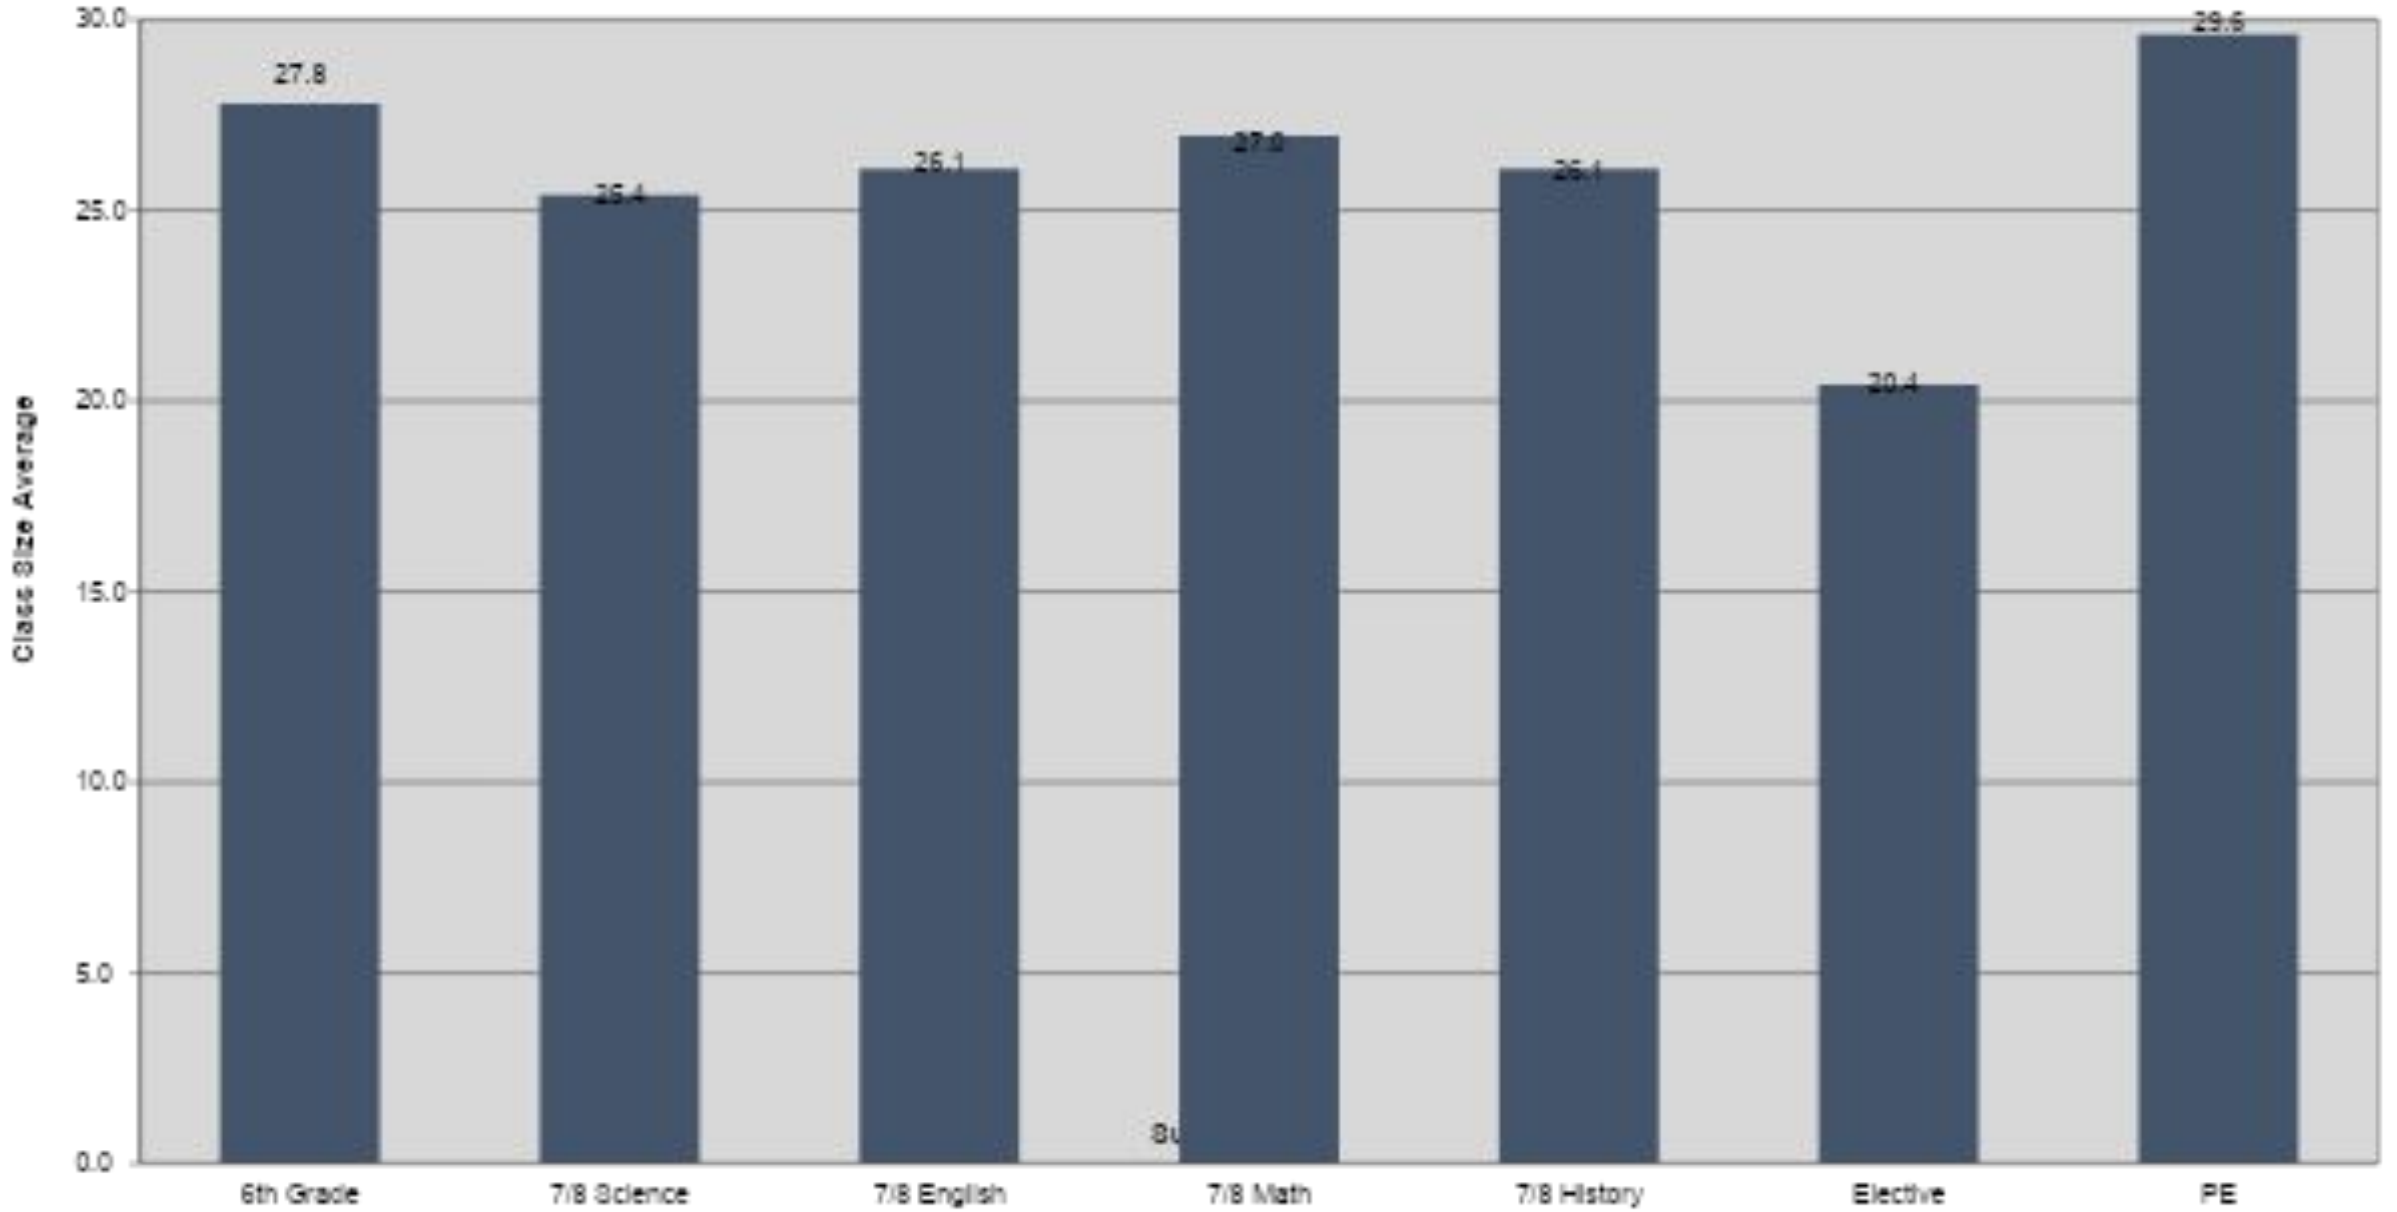

Berkeley Arts Magnet

Southeast Zone

Emerson

John Muir

Sylvia Mendez

Malcolm X

Berkeley Unified School District
Middle School Class Size Average by Subject

Berkeley Unified School District
King Middle School Class Size Average