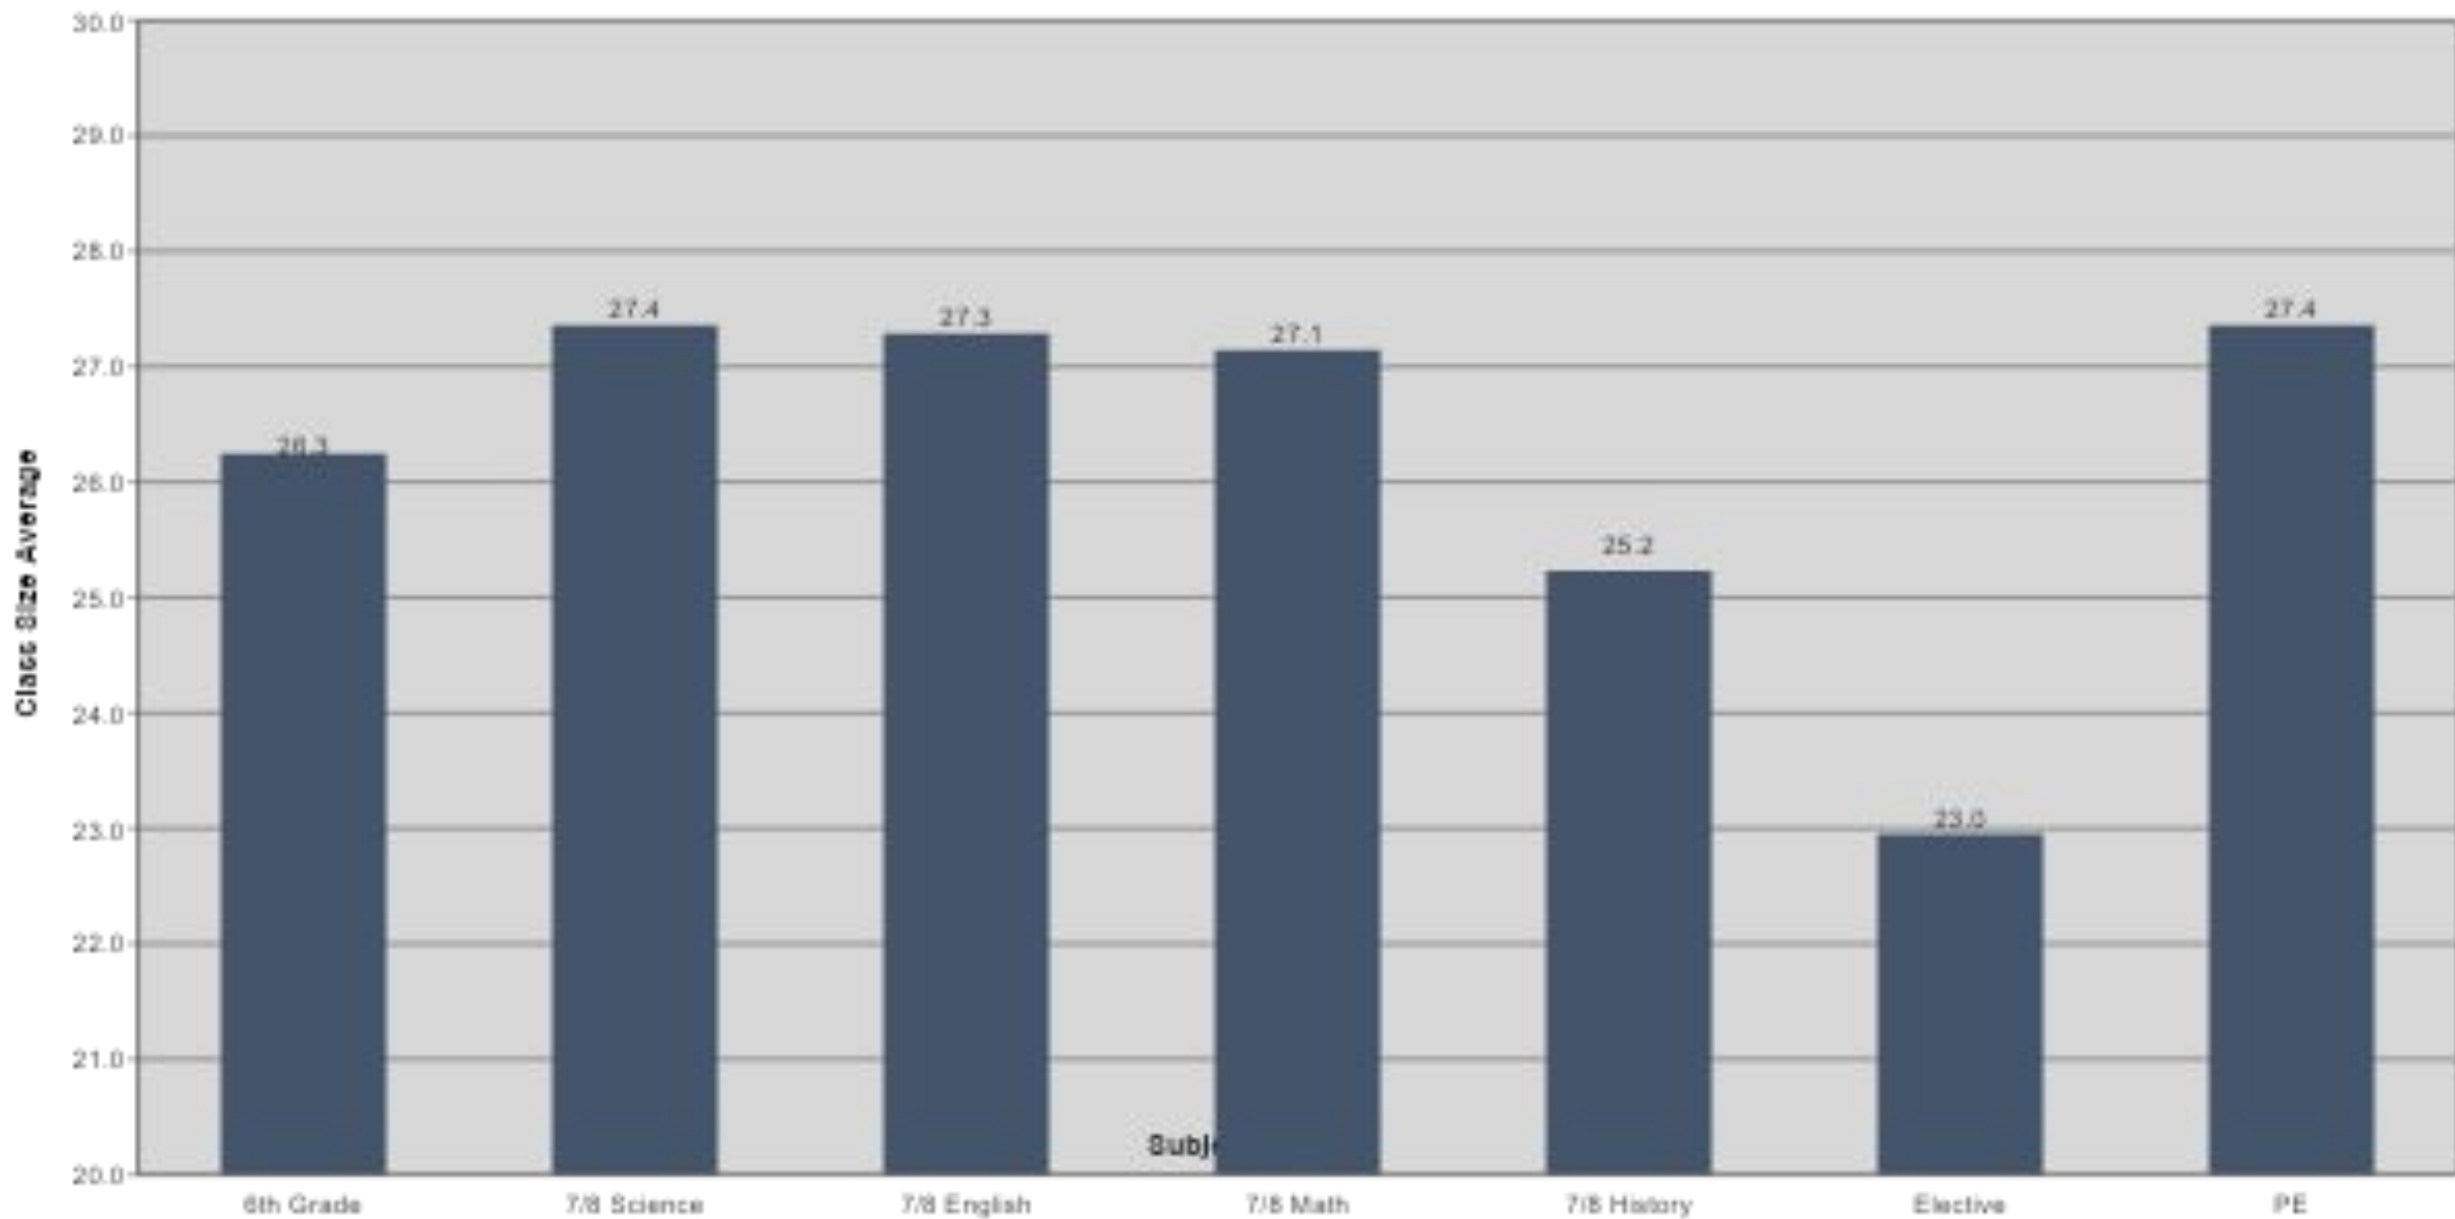

Berkeley Unified School District
Willard Middle School Class Size Average