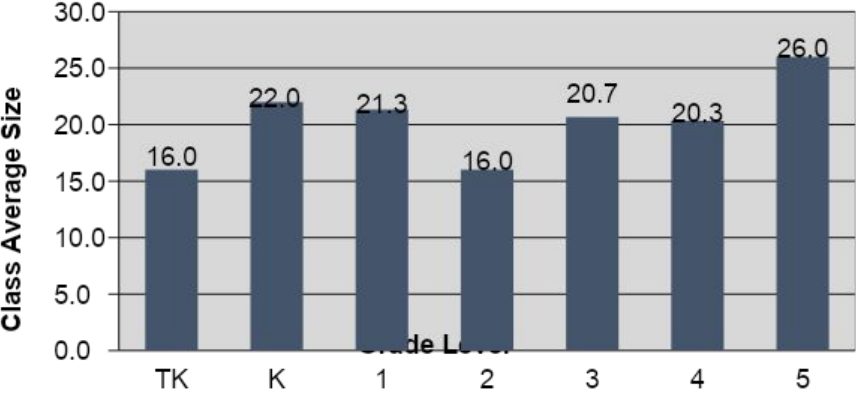

Berkeley Arts Magnet

Southeast Zone

Emerson

John Muir

Sylvia Mendez

Malcolm X

Berkeley Unified School District
Middle School Class Size Average by Subject

Berkeley Unified School District
King Middle School Class Size Average

Berkeley Unified School District
Longfellow Middle School Class Size Average

Berkeley Unified School District
Willard Middle School Class Size Average

Berkeley Unified School District

Class Size Average by Small Learning Community (SLC)