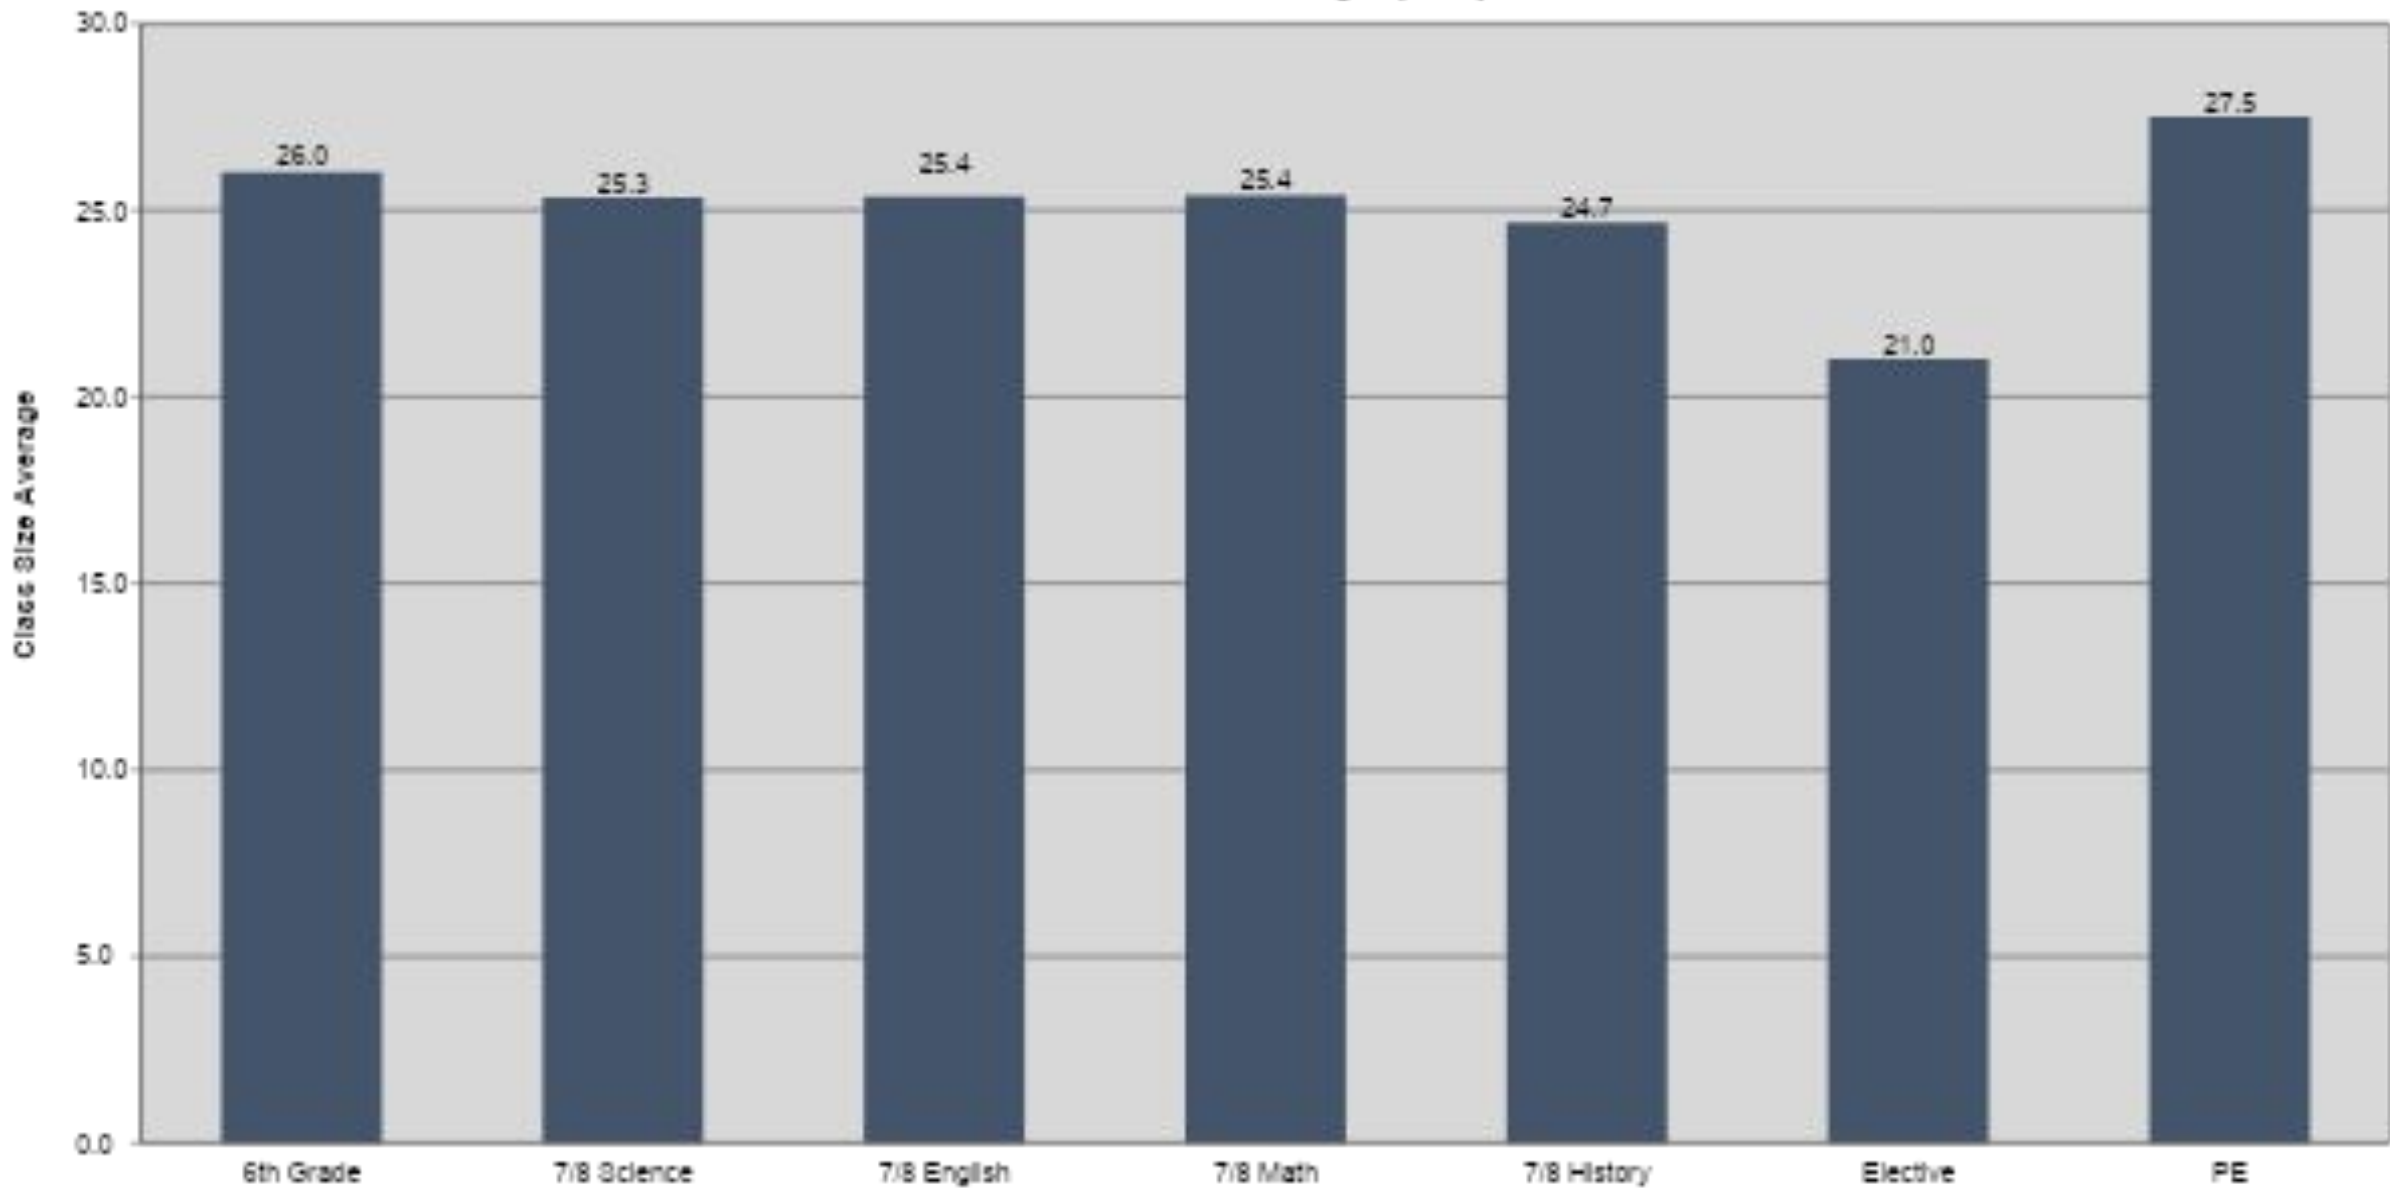

Berkeley Arts Magnet

Southeast Zone

Emerson

John Muir

Sylvia Mendez

Malcolm X

Berkeley Unified School District
Middle School Class Size Average by Subject

Berkeley Unified School District
King Middle School Class Size Average