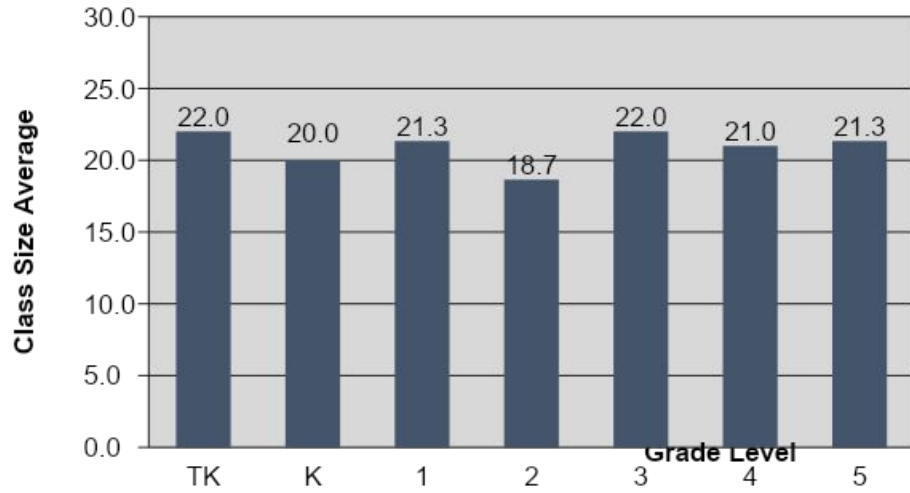

Northwest Zone

Ruth Acty