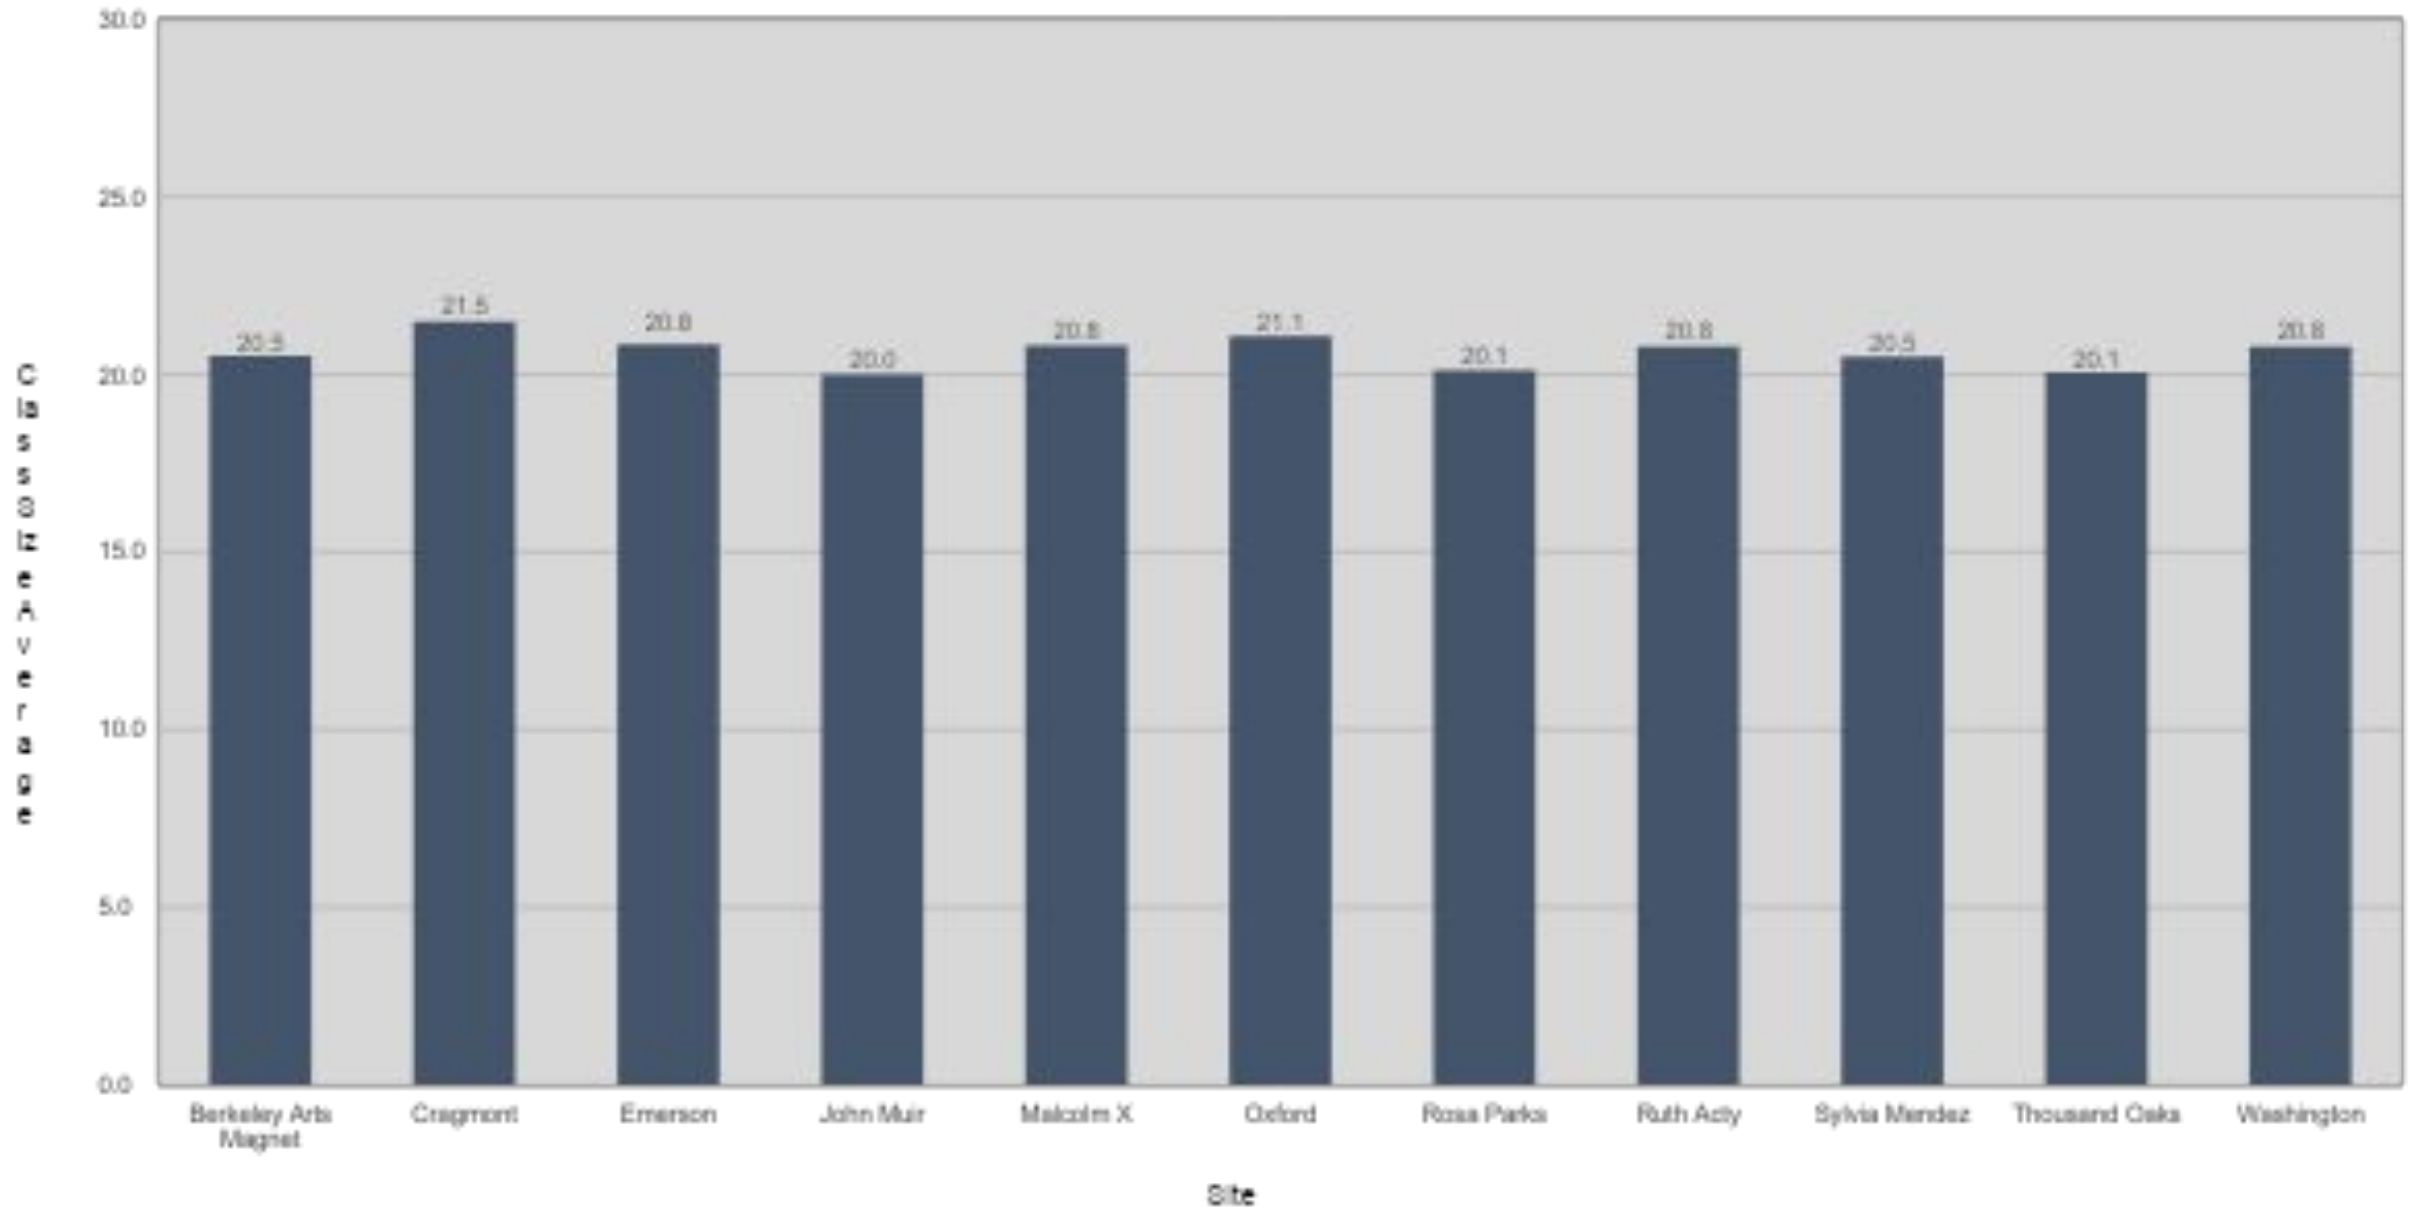

Berkeley Unified School District

Elementary Class Size Average Grades TK-5 by School

Berkeley Unified School District

Elementary Class Size Average* Grades K-5 by School

Berkeley Unified School District
Elementary Class Size Average* by Grade