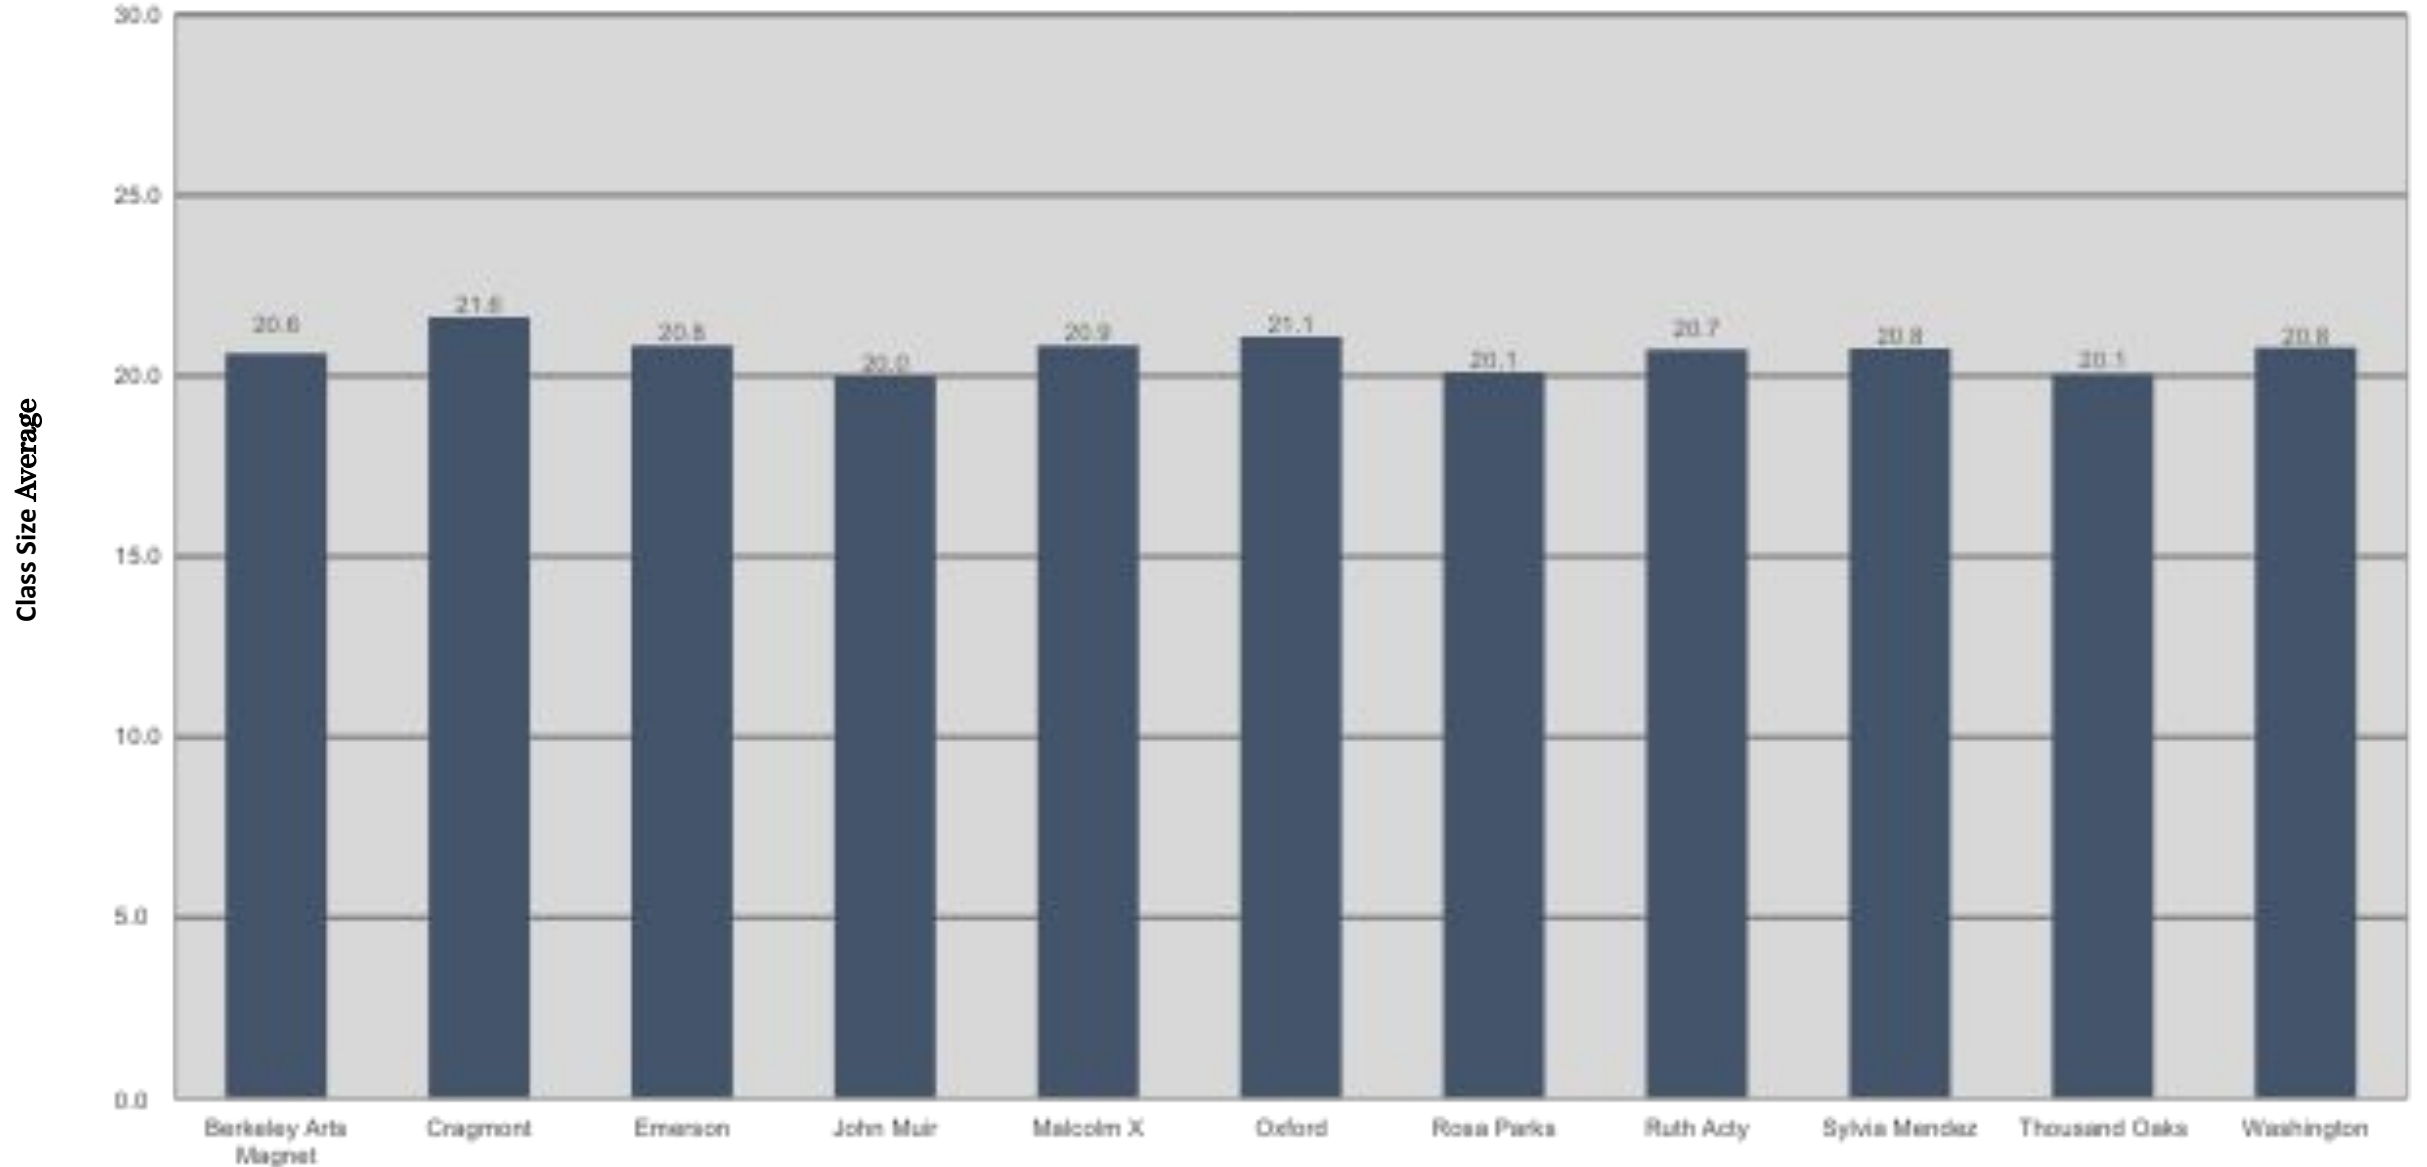

Berkeley Unified School District

Elementary Class Size Average Grades TK-5 by School

Berkeley Unified School District

Elementary Class Size Average* Grades K-5 by School

Berkeley Unified School District
Elementary Class Size Average* by Grade