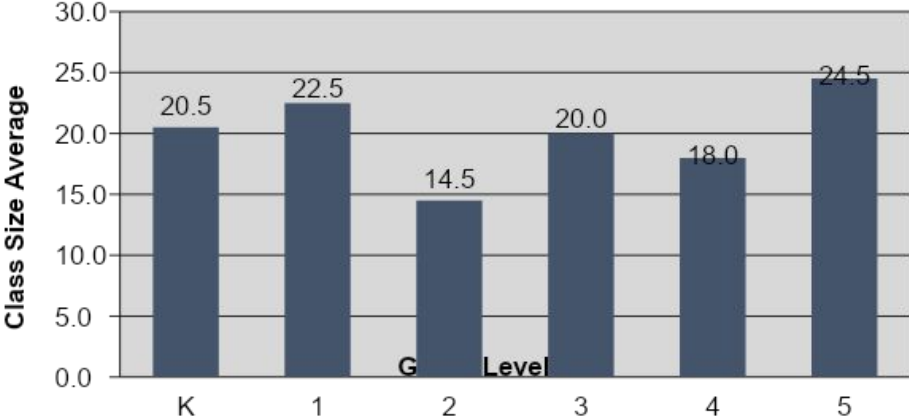

Berkeley Arts Magnet

Southeast Zone

Emerson

John Muir

Sylvia Mendez

Malcolm X

Berkeley Unified School District
Middle School Class Size Average by Subject

Berkeley Unified School District
King Middle School Class Size Average

Berkeley Unified School District
Longfellow Middle School Class Size Average

Berkeley Unified School District
Willard Middle School Class Size Average

Berkeley Unified School District

Class Size Average by Small Learning Community (SLC)