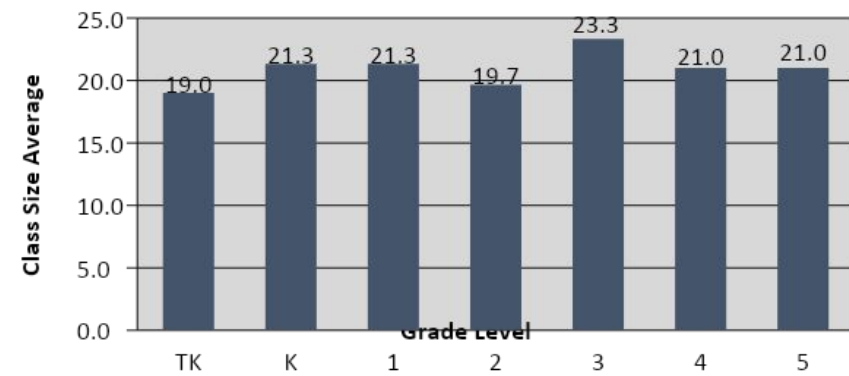

Berkeley Unified School District Elementary Class Size Average* by Grade

Northwest Zone

Ruth Acty

Rosa Parks

Thousand Oaks

Central Zone

Cragmont

Oxford

Washington

Berkeley Arts Magnet

Southeast Zone

Berkeley Unified School District Class Size Average Grades TK-5

Berkeley Unified School District
Middle School Class Size Average by Subject

Berkeley Unified School District King Middle School Class Size Average