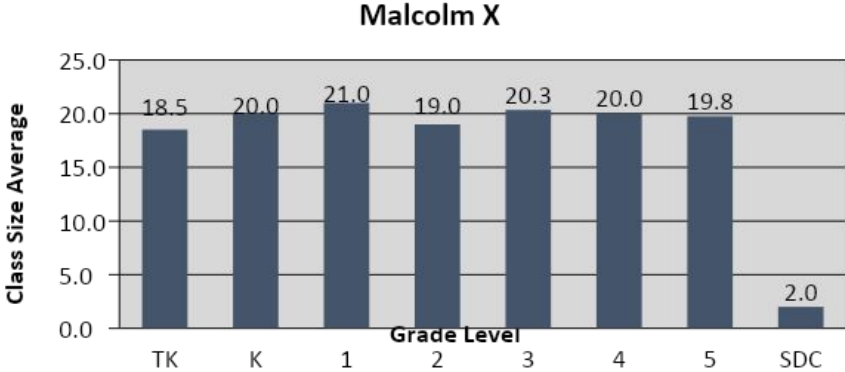

Berkeley Unified School District Elementary Class Size Average* by Grade

Northwest Zone

Ruth Acty

Rosa Parks

Thousand Oaks

Central Zone

Cragmont

Oxford

Washington

Berkeley Arts Magnet

Southeast Zone

Berkeley Unified School District Class Size Average Grades TK-5

Berkeley Unified School District
Middle School Class Size Average by Subject

Berkeley Unified School District King Middle School Class Size Average