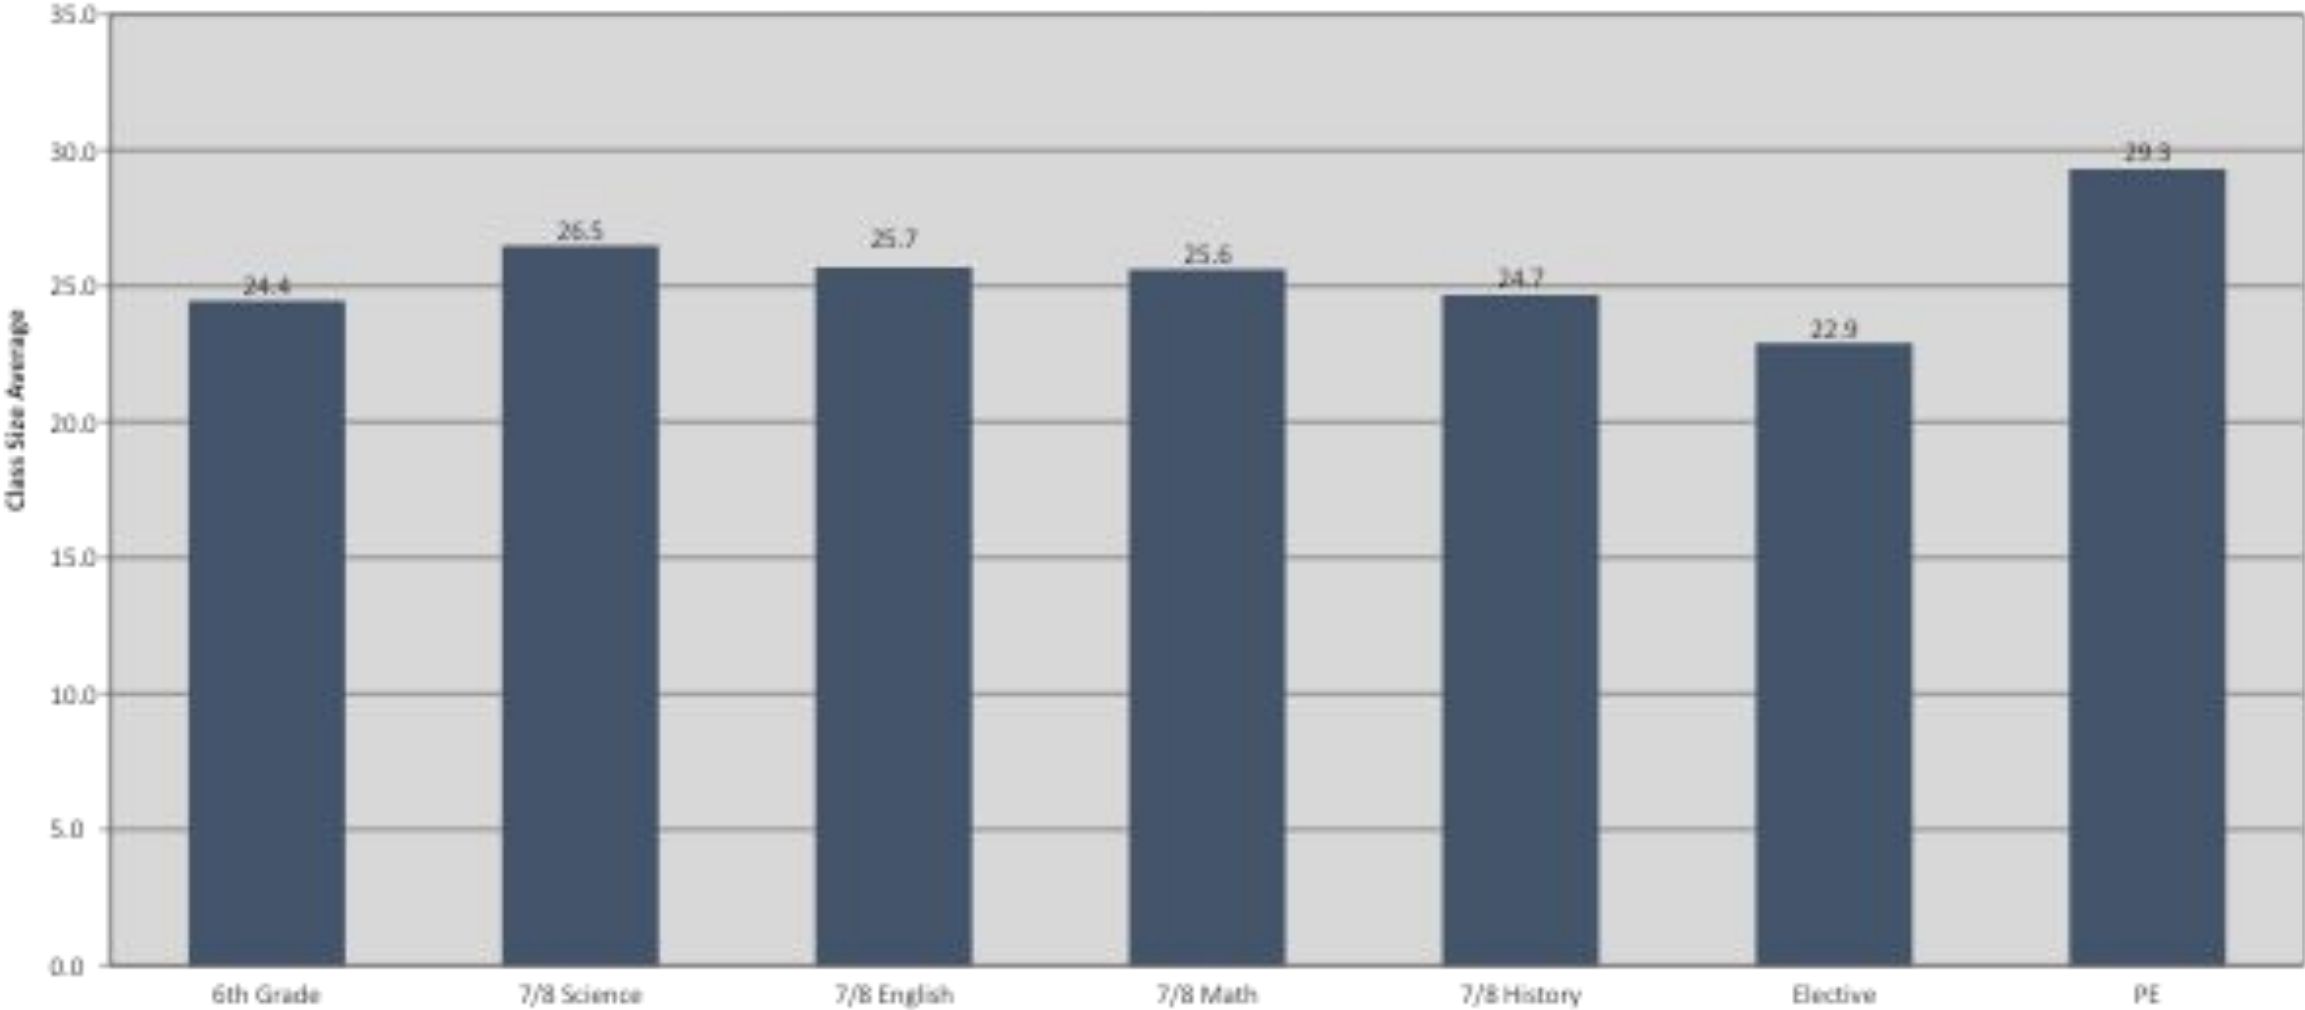

Washington

Berkeley Arts Magnet

Southeast Zone

Berkeley Unified School District Class Size Average Grades TK-5

Berkeley Unified School District
Middle School Class Size Average by Subject

Berkeley Unified School District King Middle School Class Size Average