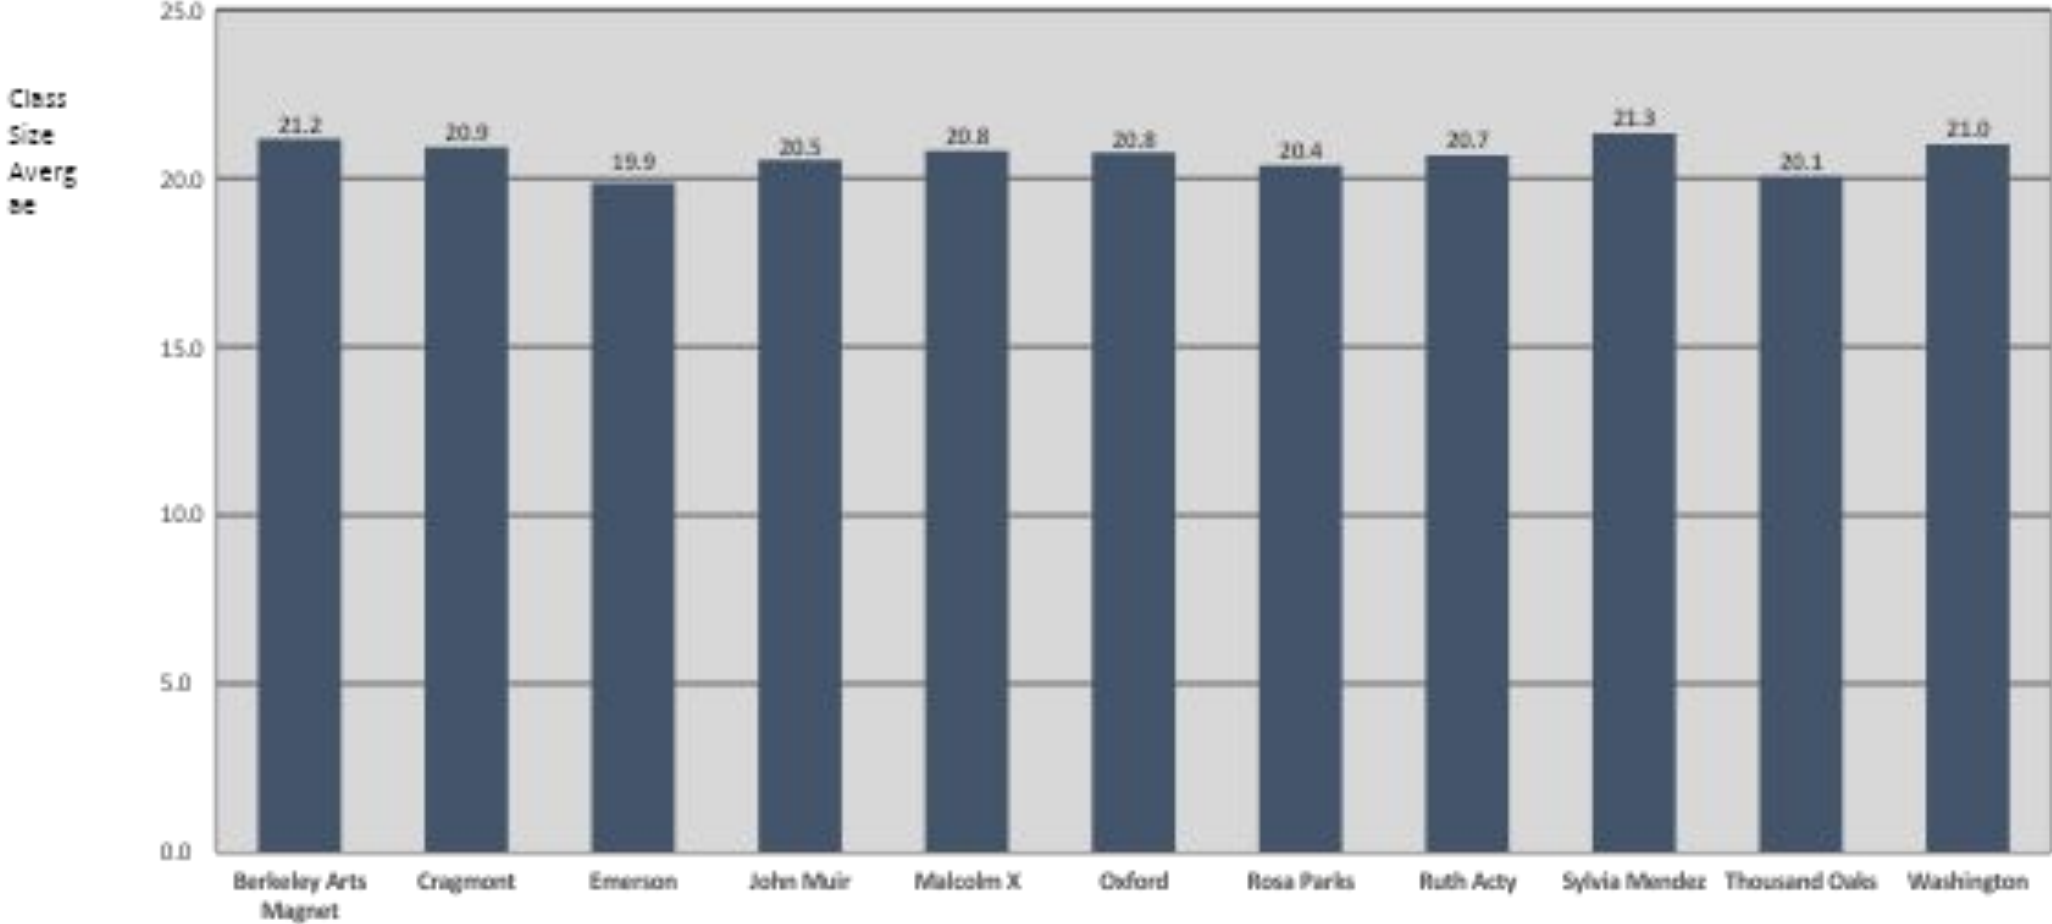

Washington

Berkeley Arts Magnet

Southeast Zone

Berkeley Unified School District Class Size Average Grades TK-5

Berkeley Unified School District
Middle School Class Size Average by Subject

Berkeley Unified School District King Middle School Class Size Average

Berkeley Unified School District Longfellow Middle School Class Size Average

Berkeley Unified School District

Willard Middle School Class Size Average

Berkeley Unified School District
Berkeley High School Overall Average by Small Learning Community (SLC)