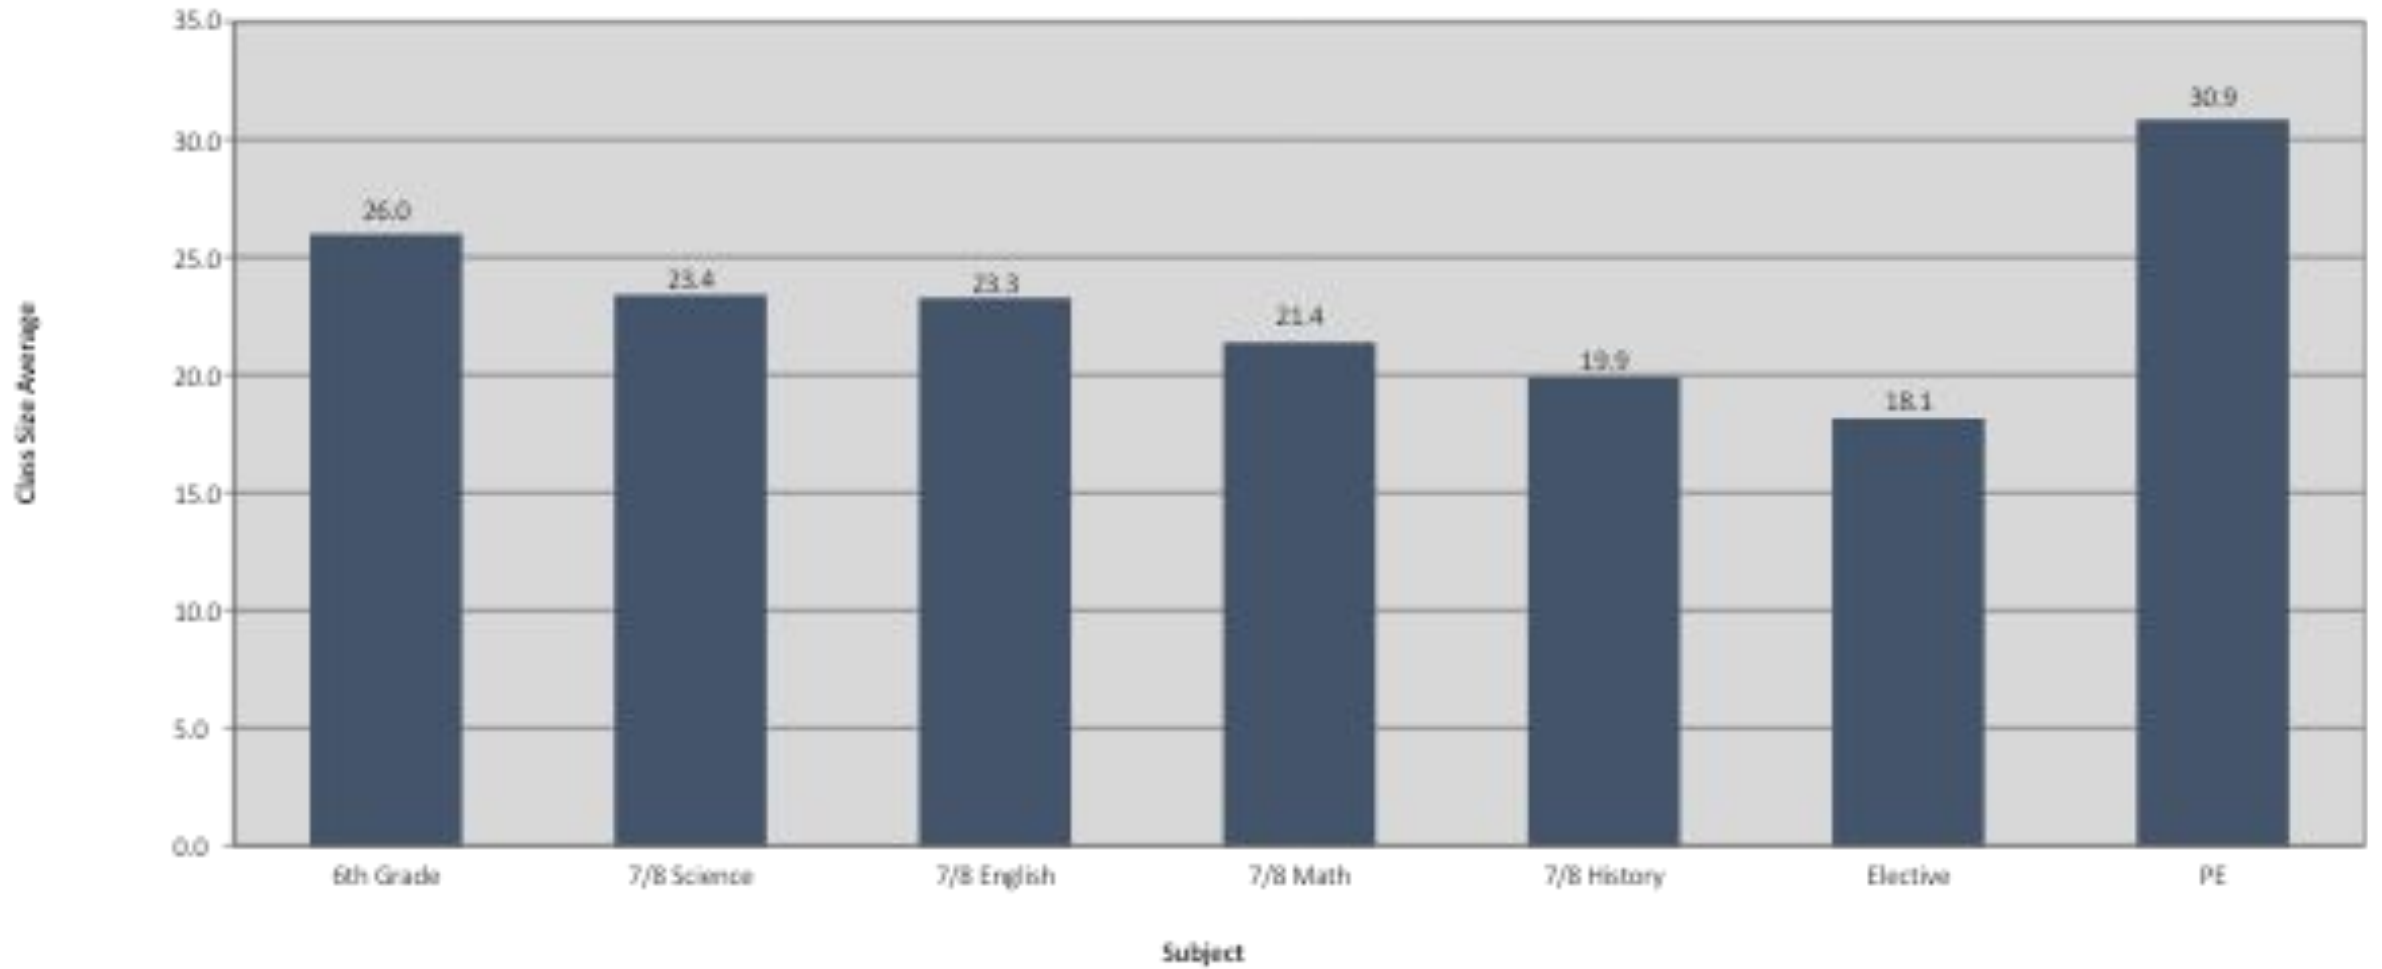

Berkeley Unified School District Longfellow Middle School Class Size Average