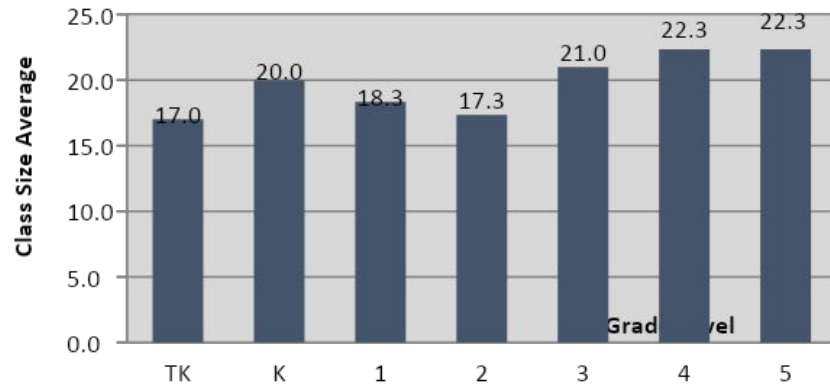

Berkeley Unified School District Elementary Class Size Average* by Grade

Northwest Zone

Ruth Acty

Rosa Parks

Thousand Oaks

Central Zone

Cragmont

Oxford

Washington

Berkeley Arts Magnet

Southeast Zone

Berkeley Unified School District Class Size Average Grades TK-5

Berkeley Unified School District
Middle School Class Size Average by Subject

Berkeley Unified School District King Middle School Class Size Average