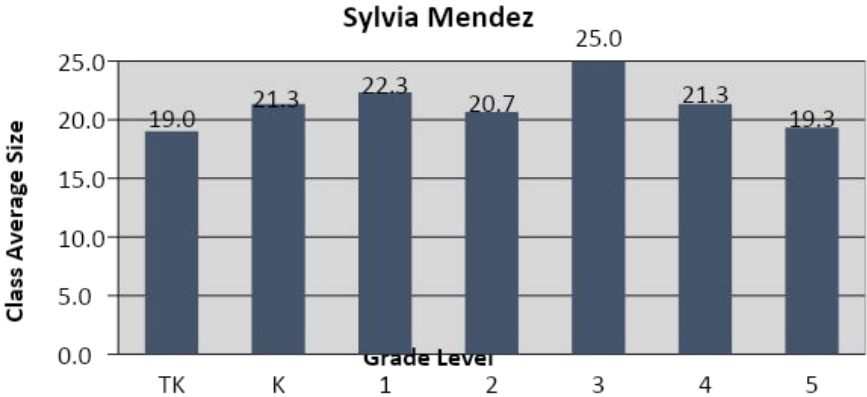

Berkeley Unified School District Elementary Class Size Average* by Grade

Northwest Zone

Ruth Acty

Rosa Parks

Thousand Oaks

Central Zone

Cragmont

Oxford

Washington

Berkeley Arts Magnet

Southeast Zone

Berkeley Unified School District Class Size Average Grades TK-5

Berkeley Unified School District
Middle School Class Size Average by Subject

Berkeley Unified School District King Middle School Class Size Average