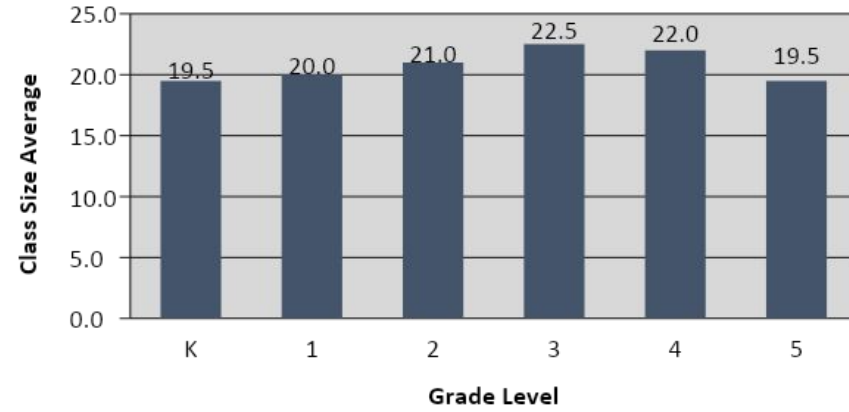

Berkeley Unified School District Elementary Class Size Average* by Grade

Northwest Zone

Ruth Acty

Rosa Parks

Thousand Oaks

Central Zone

Cragmont

Oxford

Washington

Berkeley Arts Magnet

Southeast Zone

Berkeley Unified School District Class Size Average Grades TK-5

Berkeley Unified School District
Middle School Class Size Average by Subject

Berkeley Unified School District King Middle School Class Size Average