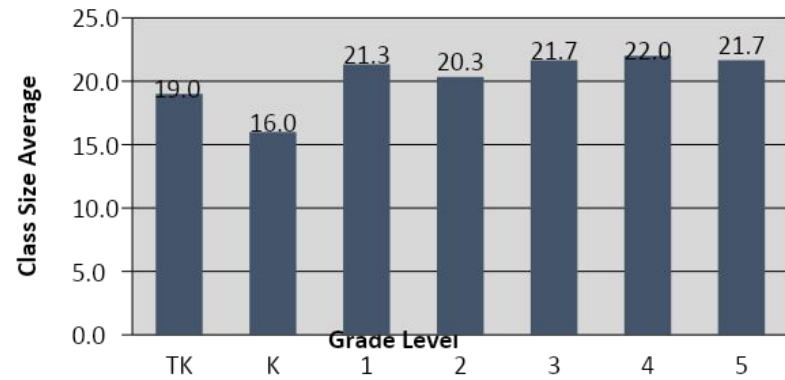

Berkeley Unified School District Elementary Class Size Average* by Grade

Northwest Zone

Ruth Acty

Rosa Parks

Thousand Oaks

Central Zone

Cragmont

Oxford

Washington

Berkeley Arts Magnet

Southeast Zone

Berkeley Unified School District Class Size Average Grades TK-5

Berkeley Unified School District
Middle School Class Size Average by Subject

Berkeley Unified School District King Middle School Class Size Average