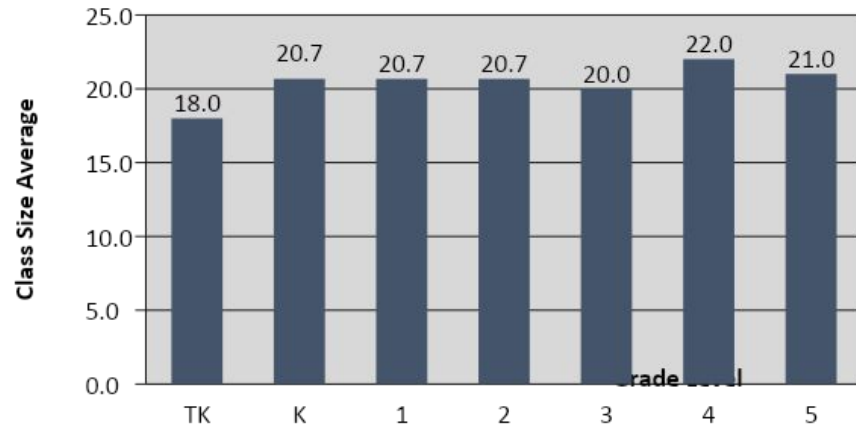

Berkeley Unified School District Elementary Class Size Average* by Grade

Northwest Zone

Ruth Acty

Rosa Parks

Thousand Oaks

Central Zone

Cragmont

Oxford