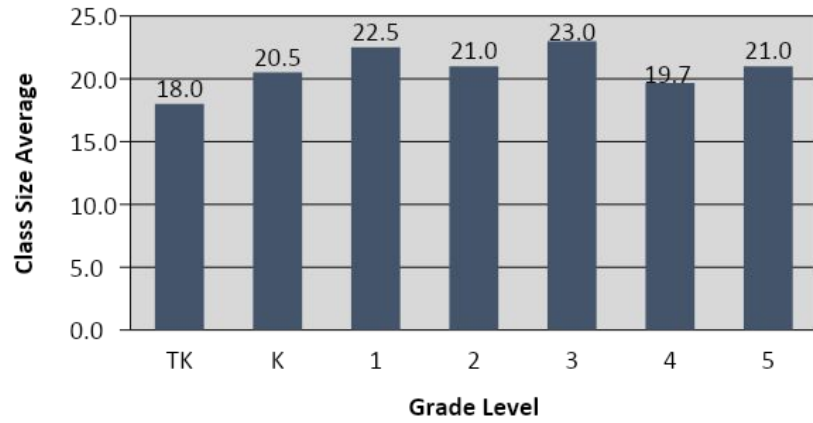

Berkeley Unified School District Elementary Class Size Average* by Grade

Northwest Zone

Ruth Acty

Rosa Parks

Thousand Oaks

Central Zone

Cragmont

Oxford

Washington

Berkeley Arts Magnet

Southeast Zone

Berkeley Unified School District Class Size Average Grades TK-5

Berkeley Unified School District
Middle School Class Size Average by Subject

Berkeley Unified School District King Middle School Class Size Average