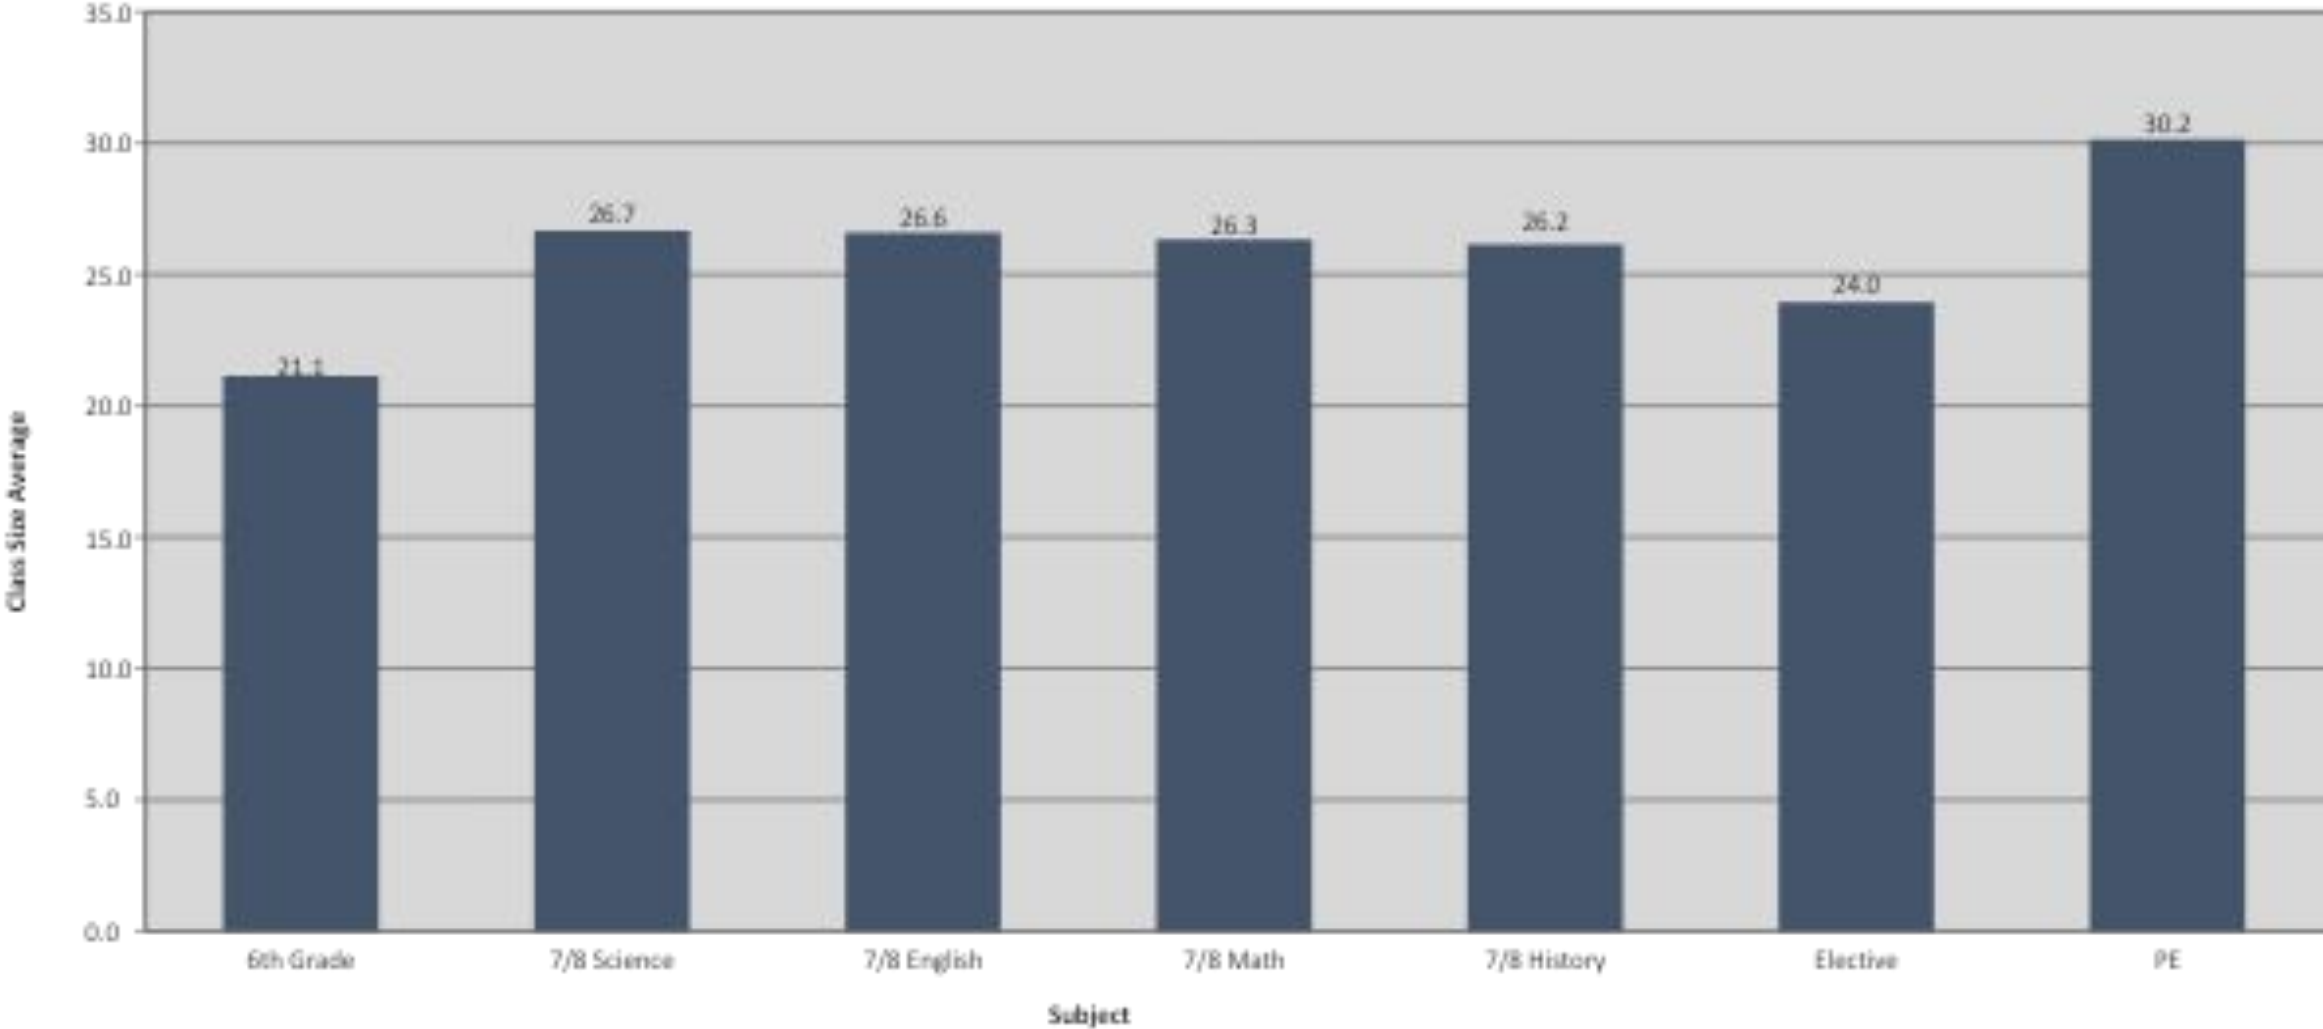

Berkeley Unified School District

Willard Middle School Class Size Average