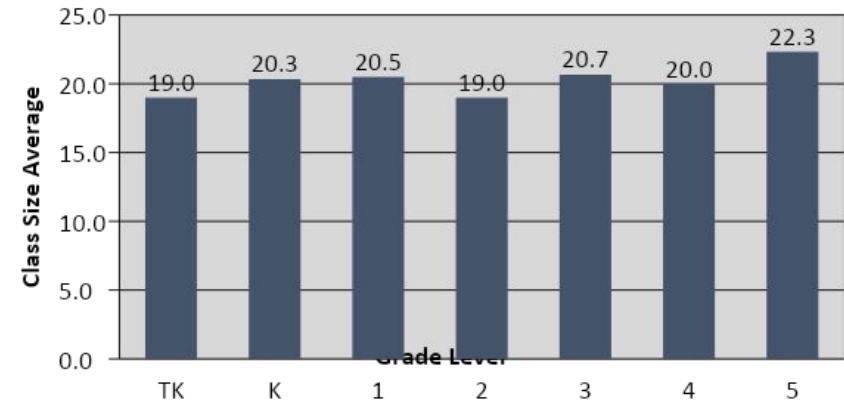

Berkeley Unified School District Elementary Class Size Average* by Grade

Northwest Zone

Ruth Acty

Rosa Parks

Thousand Oaks

Central Zone

Cragmont

Oxford

Washington

Berkeley Arts Magnet

Southeast Zone

Berkeley Unified School District Class Size Average Grades TK-5

Berkeley Unified School District
Middle School Class Size Average by Subject

Berkeley Unified School District King Middle School Class Size Average