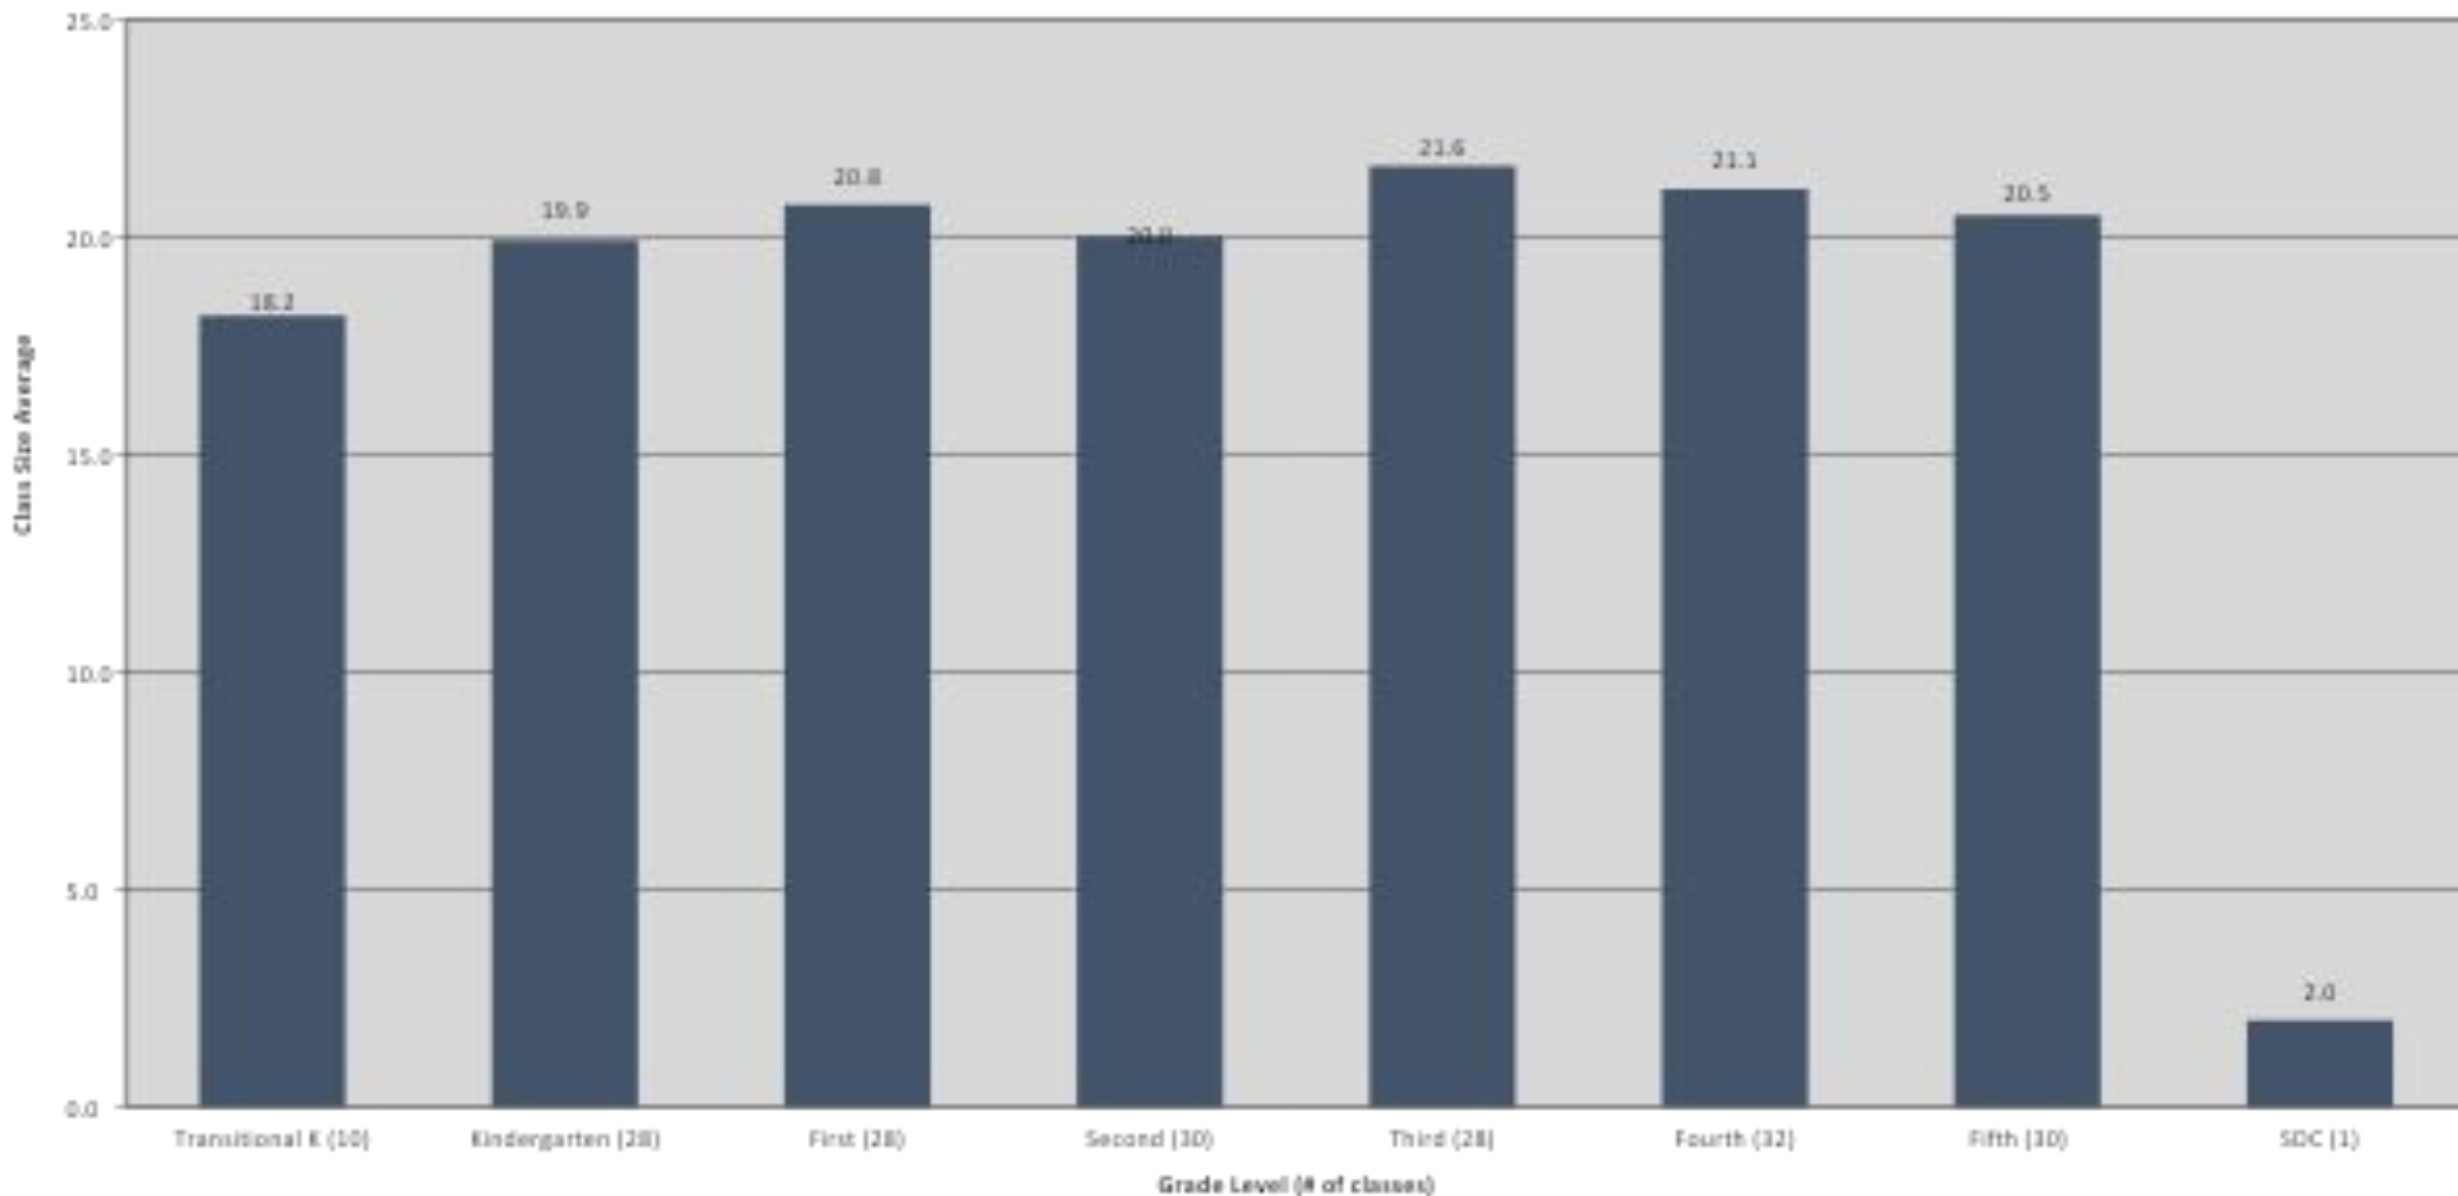

Berkeley Unified School District Elementary Class Size Average* by Grade

Northwest Zone

Ruth Acty

Rosa Parks

Thousand Oaks

Central Zone

Cragmont

Oxford