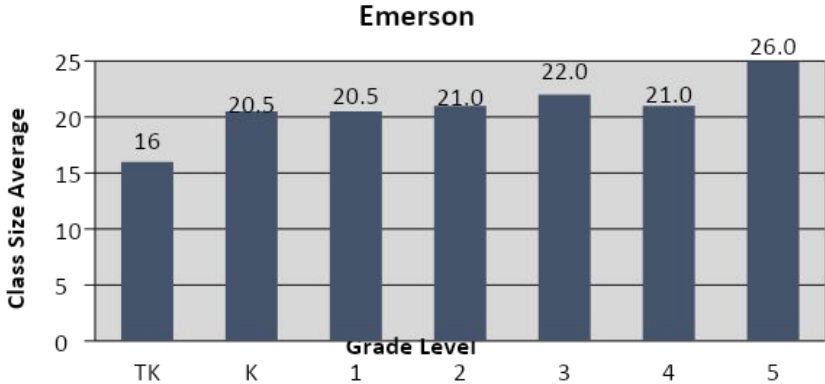

Berkeley Unified School District Elementary Class Size Average* by Grade

Northwest Zone

Ruth Acty

Rosa Parks

Thousand Oaks

Central Zone

Cragmont

Oxford

Washington

Berkeley Arts Magnet

Southeast Zone

Berkeley Unified School District Class Size Average Grades TK-5

Berkeley Unified School District
Middle School Class Size Average by Subject

Berkeley Unified School District King Middle School Class Size Average