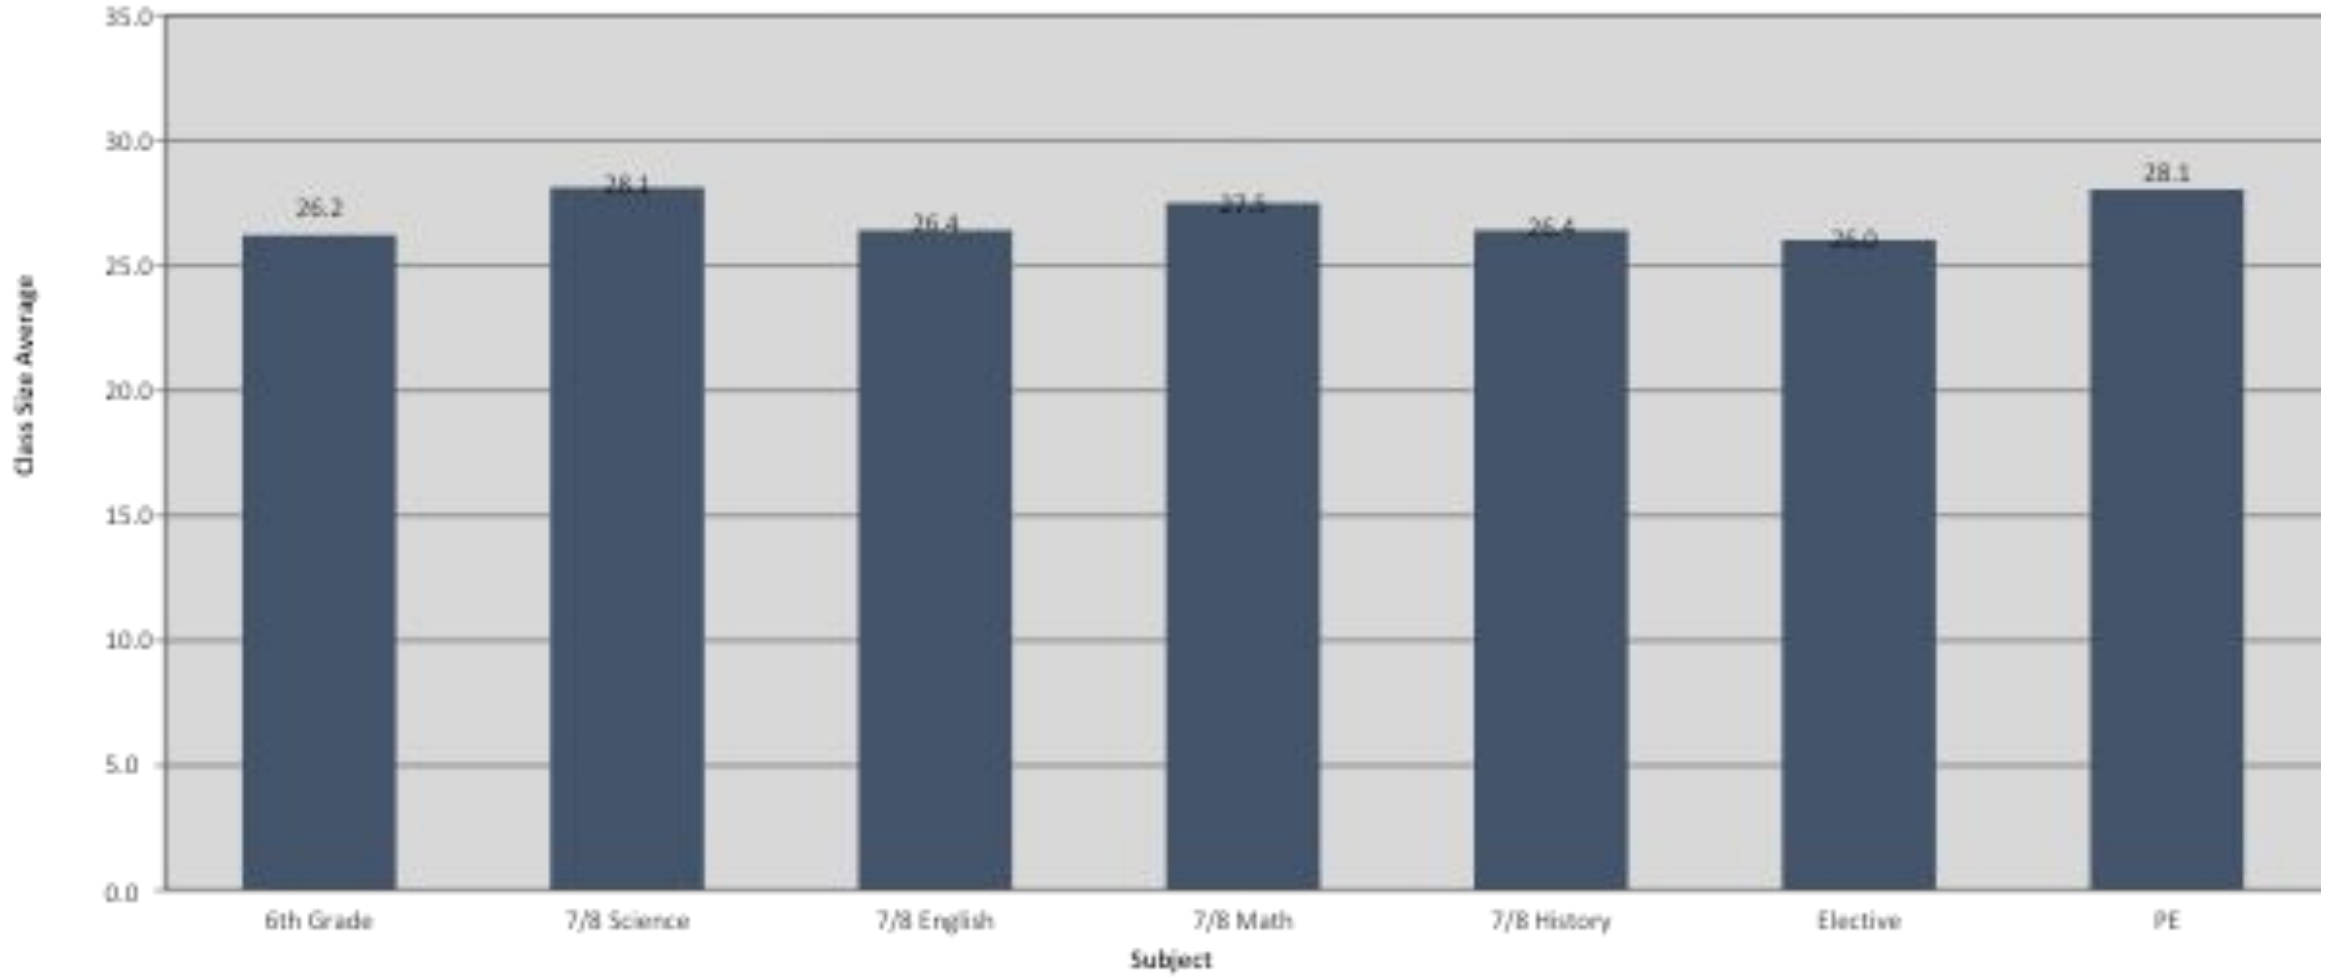

Washington

Berkeley Arts Magnet

Southeast Zone

Berkeley Unified School District Class Size Average Grades TK-5

Berkeley Unified School District
Middle School Class Size Average by Subject

Berkeley Unified School District King Middle School Class Size Average