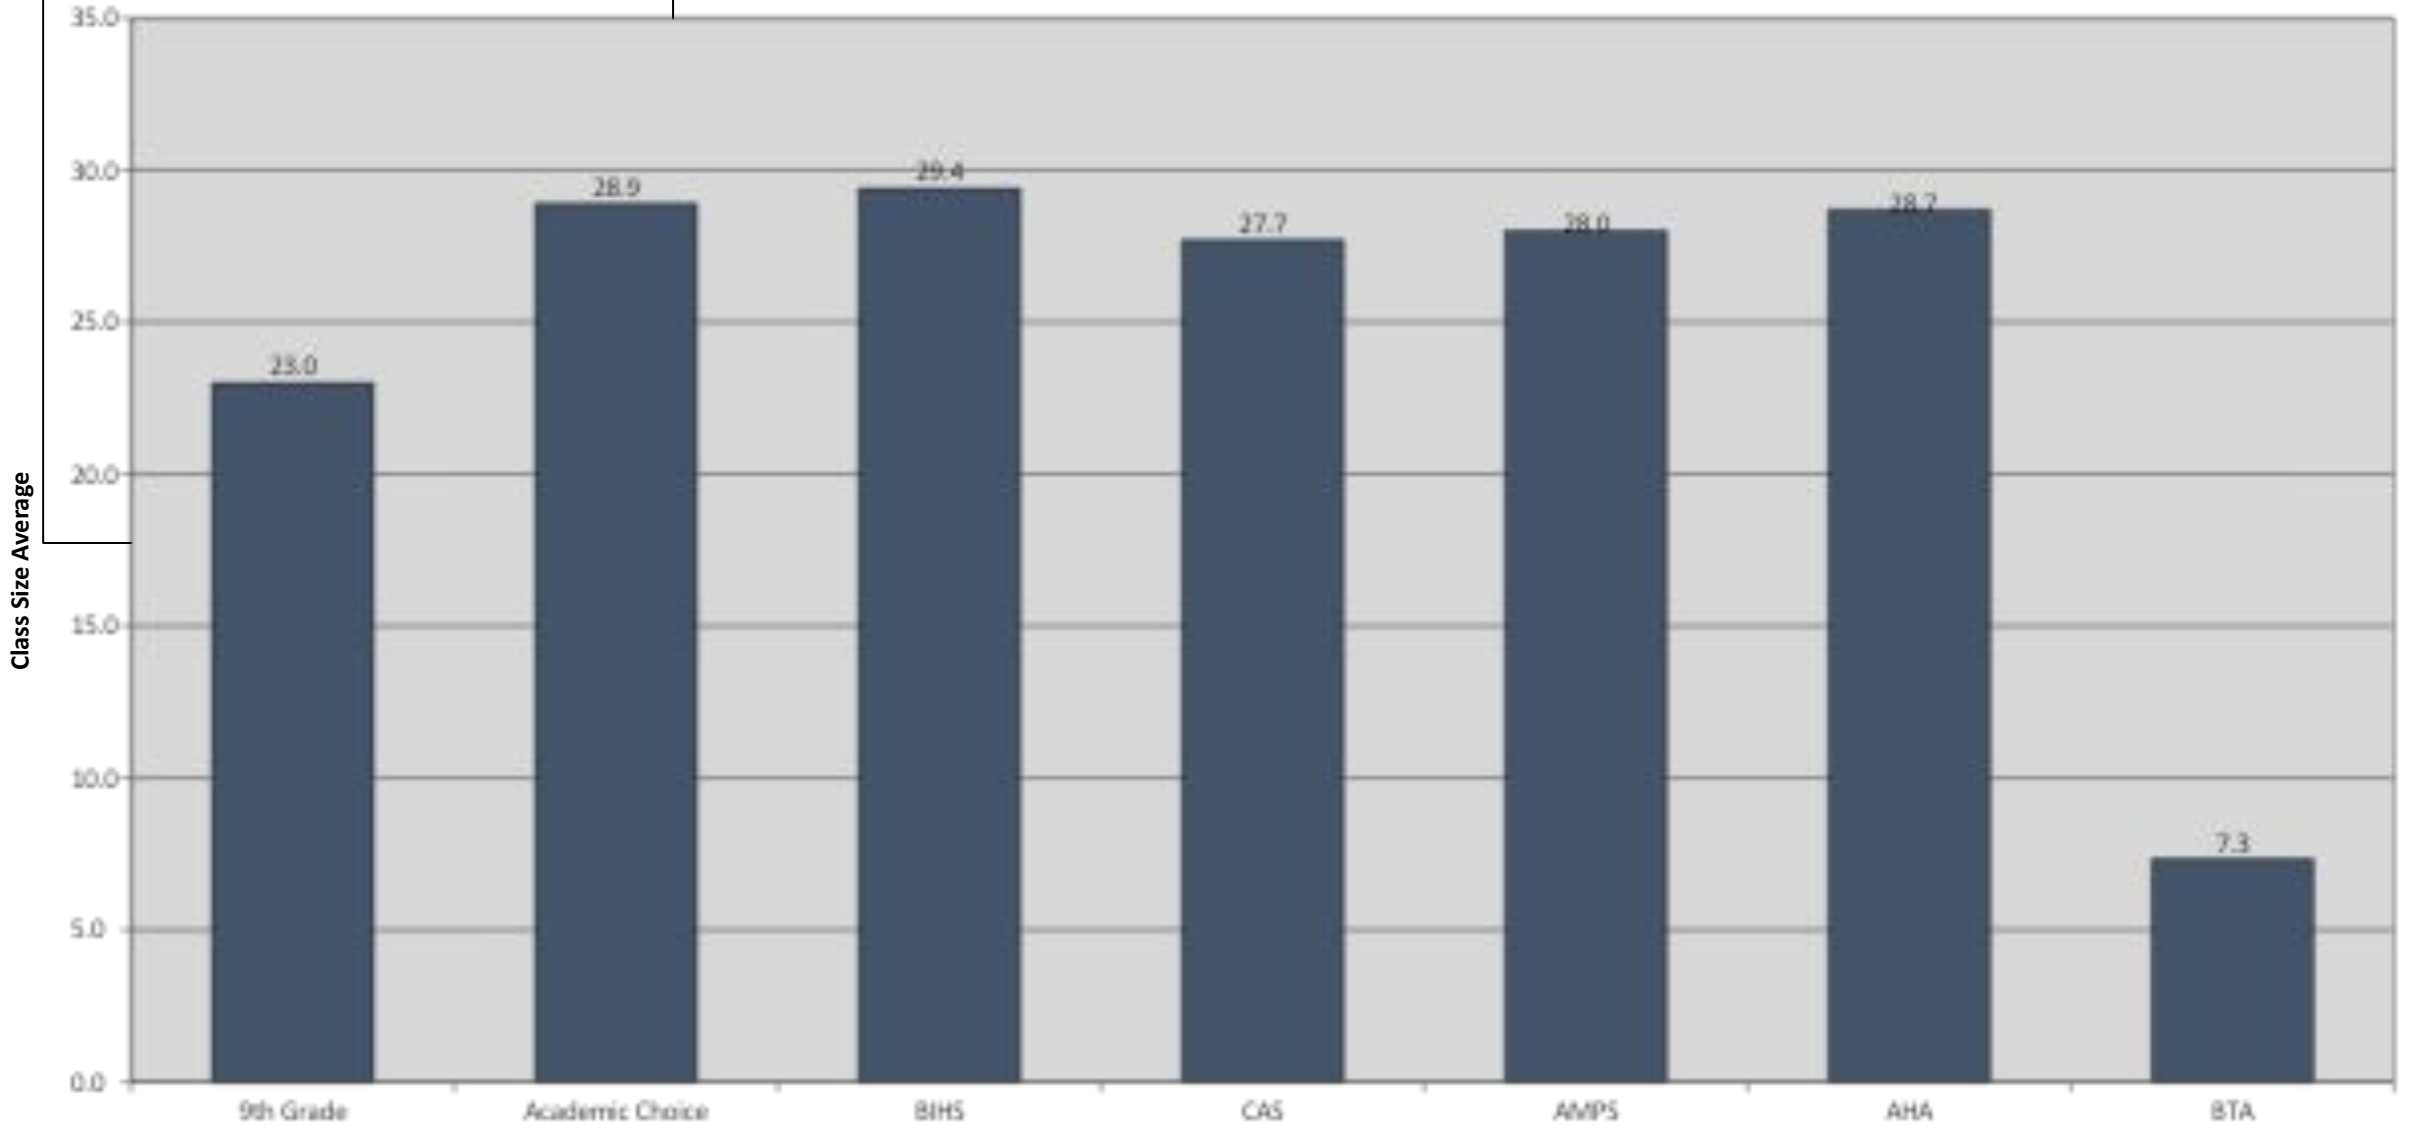

Berkeley Unified School District Longfellow Middle School Class Size Average

Berkeley Unified School District

Willard Middle School Class Size Average

Berkeley Unified School District
Berkeley High School Overall Average by Small Learning Community (SLC)