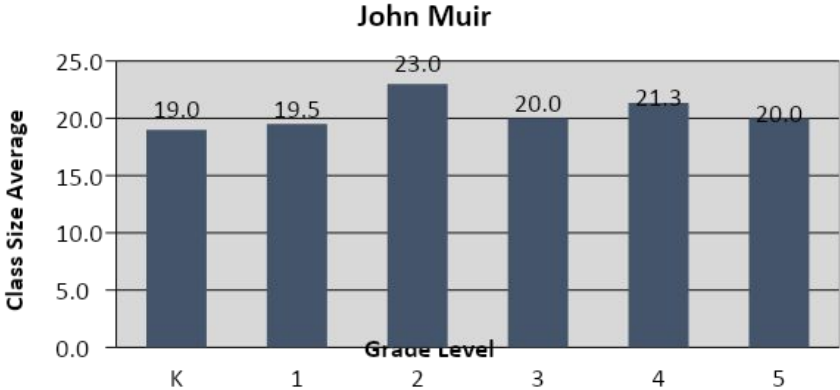

Berkeley Unified School District Elementary Class Size Average* by Grade

Northwest Zone

Ruth Acty

Rosa Parks

Thousand Oaks

Central Zone

Cragmont

Oxford

Washington

Berkeley Arts Magnet

Southeast Zone

Berkeley Unified School District Class Size Average Grades TK-5

Berkeley Unified School District
Middle School Class Size Average by Subject

Berkeley Unified School District King Middle School Class Size Average